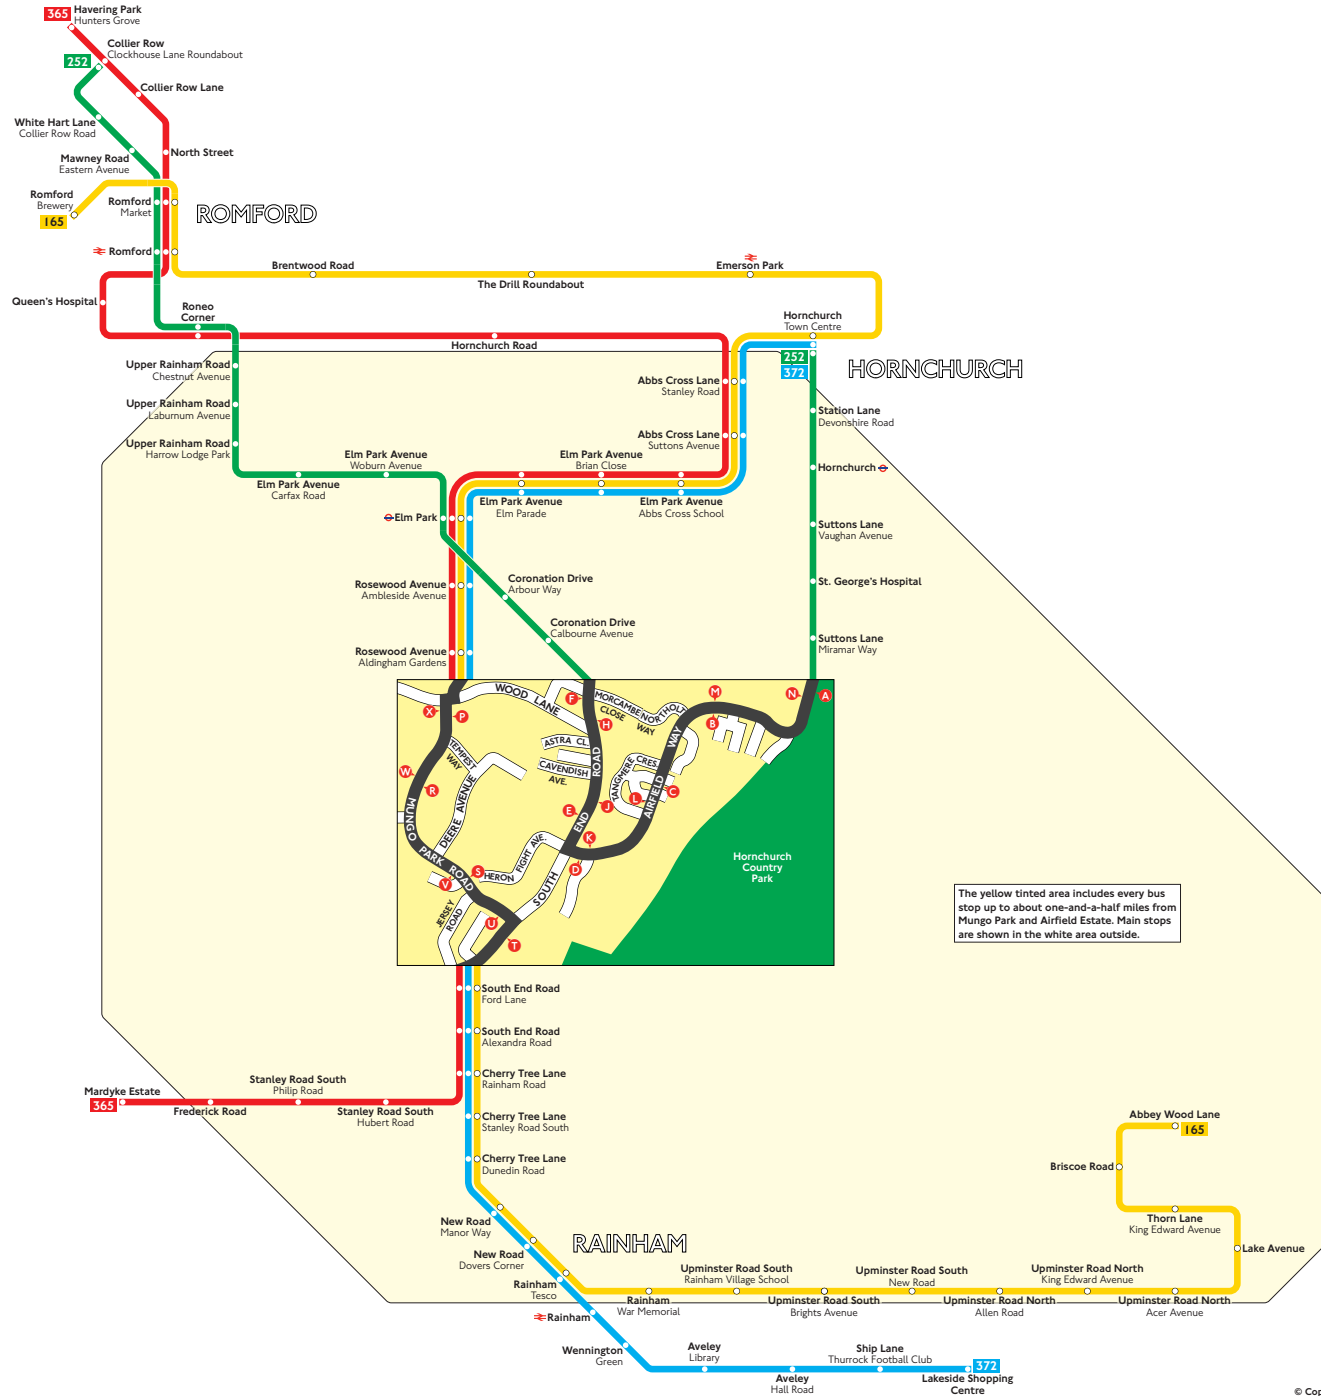

Buses from Mungo Park and Airfield Estate

Key

- Connections with Underground
- Connections with National Rail

Red discs show the bus stop you need for your chosen bus service. The disc **A** appears on the top of the bus stop in the street (see map of town centre in centre of diagram).

Route finder

Day buses including 24-hour routes

Bus route	Towards	Bus stops
165	Abbey Wood Lane	P R S T
	Romford	U V W X
252	Collier Row	A B C D E F
	Hornchurch	H J K L M N
365	Havering Park	U V W X
	Mardyke Estate	P R S T
372	Hornchurch	U V W X
	Lakeside Shopping Centre	P R S T