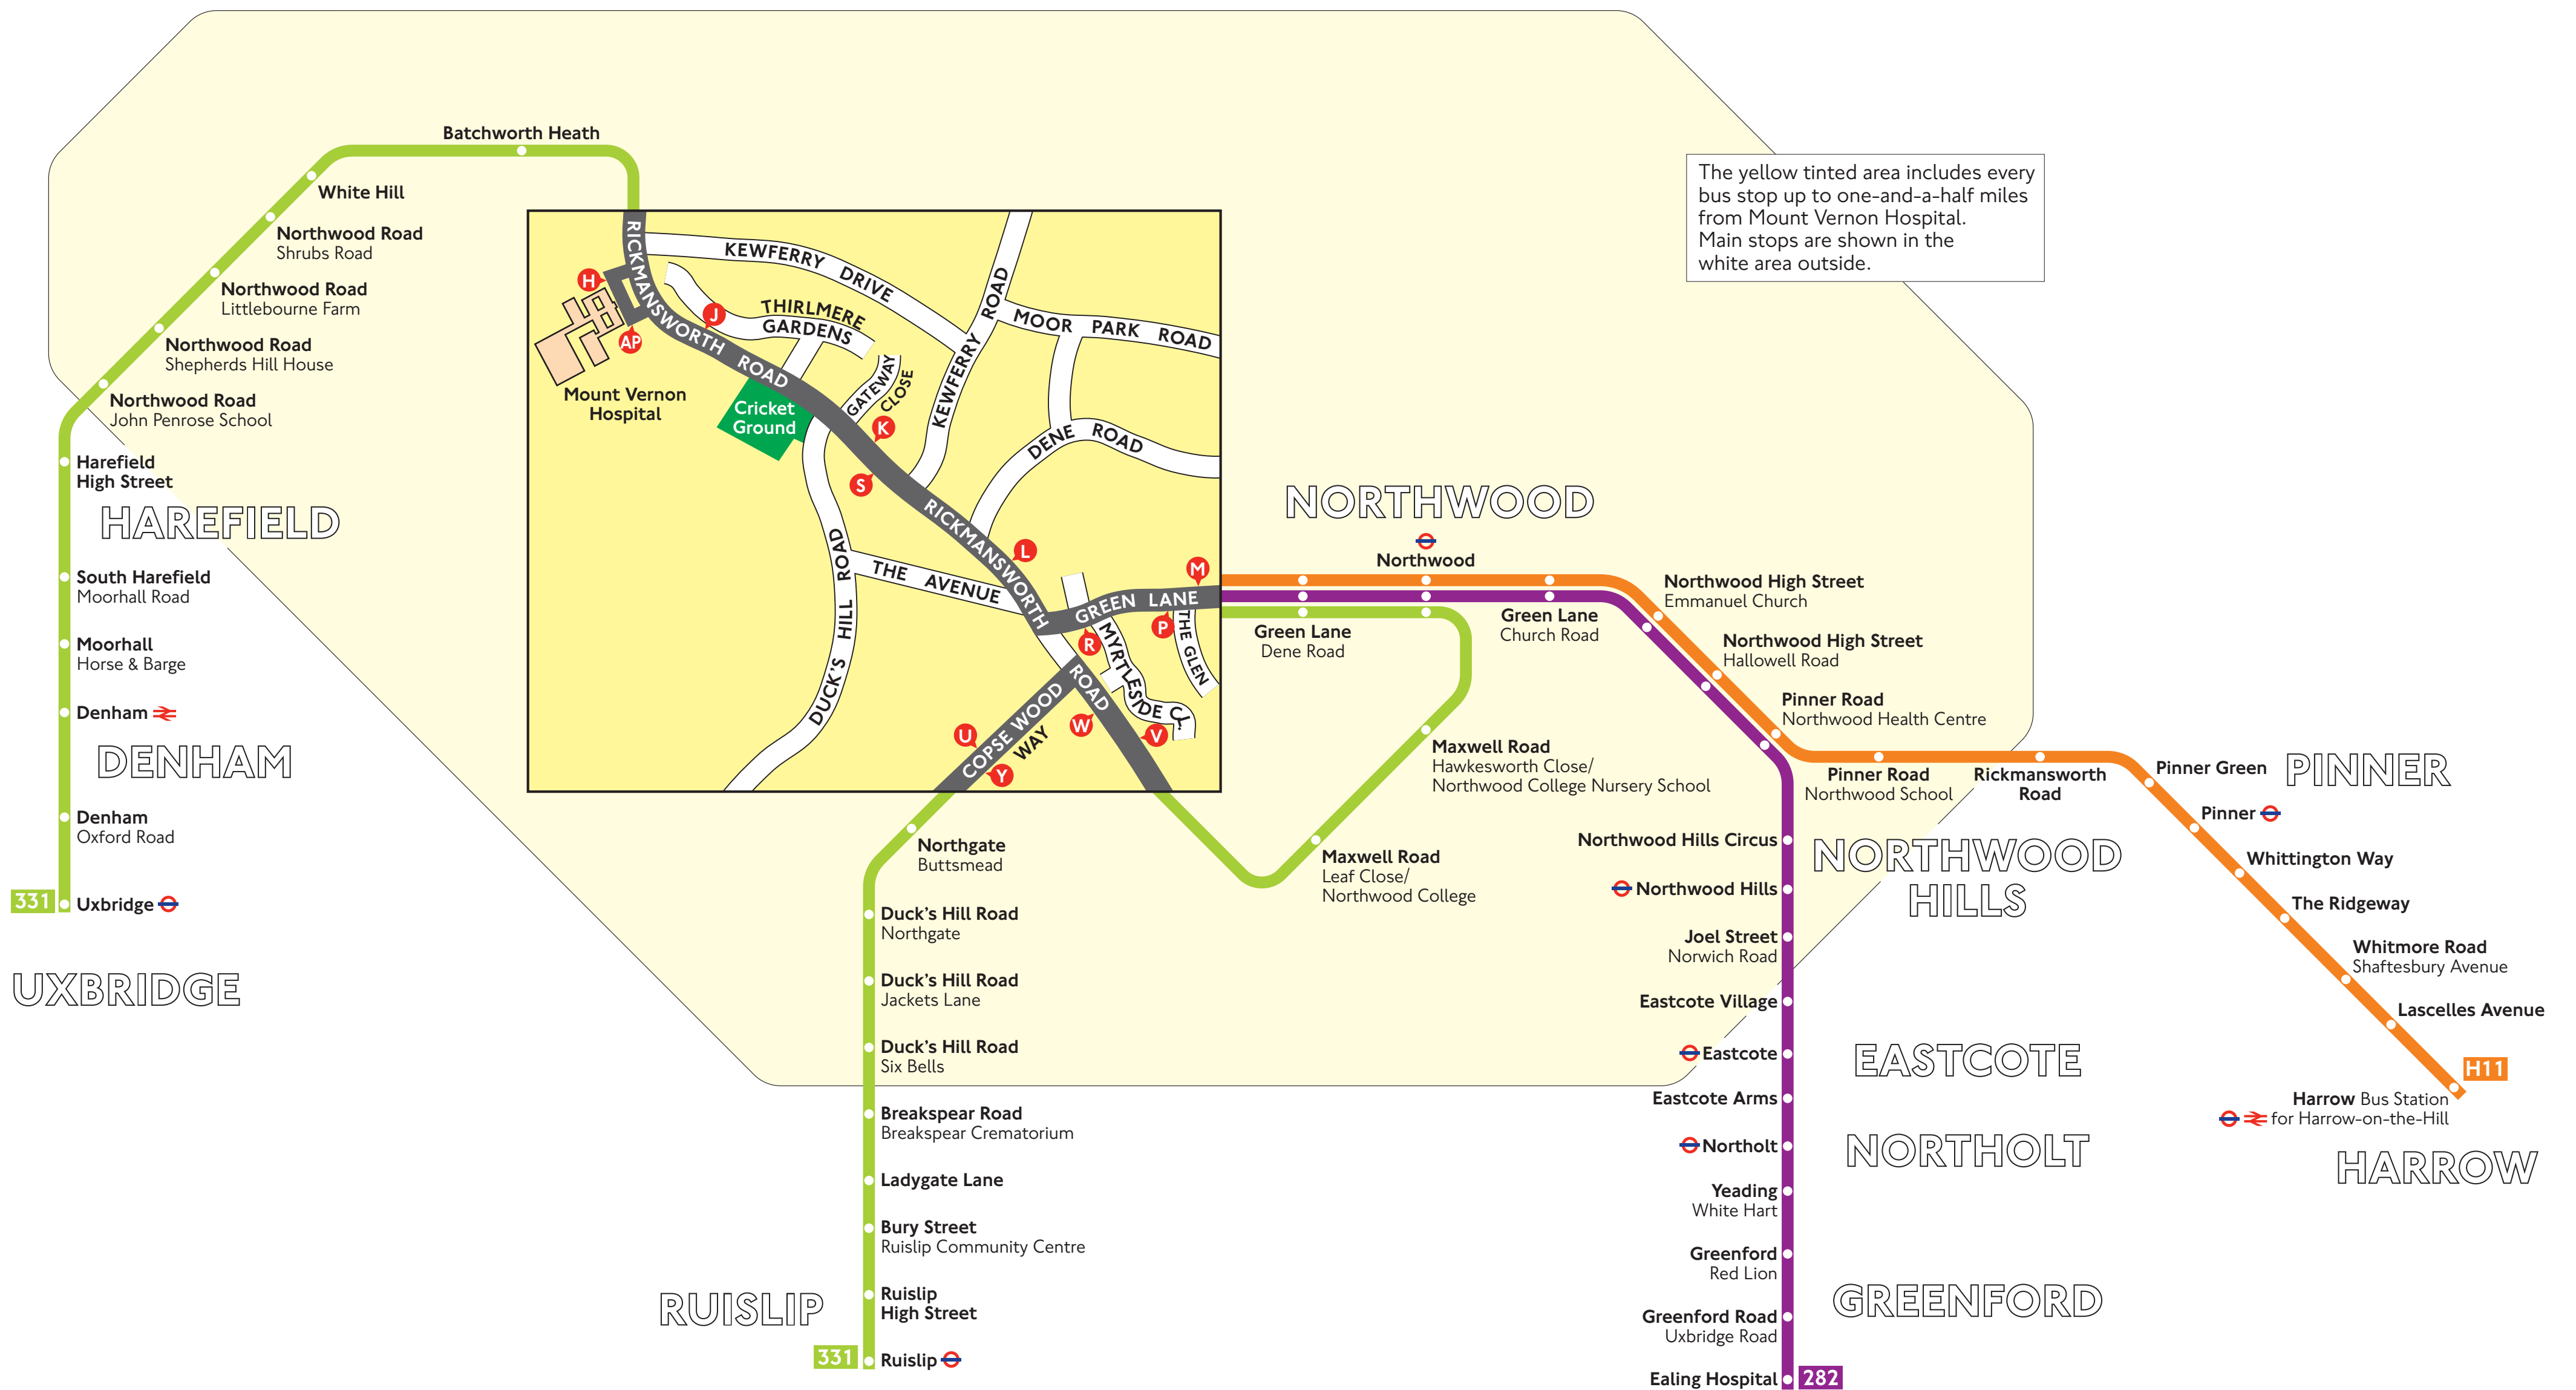

Buses from Mount Vernon Hospital

© copyright Transport for London
Information correct from June 2007

Key

- ⊕ Connections with Underground
- ⚡ Connections with National Rail
- ⊕ Mondays to Saturdays except evenings

Red discs show the bus stop you need for your chosen bus service. The disc **A** appears on the top of the bus stop in the street (see map of town centre in centre of diagram).

Route finder

Day buses

Bus route	Towards	Bus stops
282	Ealing Hospital	H J K L M
331	Ruislip	H J K L M W Y
	Uxbridge	H P R S U V
H11	Harrow	H J K L M

Other buses

Bus route	Towards	Bus stops
8	Abbots Langley ⊕	H J K L M
	Watford	H J K L M

Destination finder

Destination	Bus routes	Bus stops
B		
Batchworth Heath	331	H P R S U V
Breakspear Road Breakspear Crematorium	331	H J K L M W Y
Bury Street Ruislip Community Centre	331	H J K L M W Y
D		
Denham ⚡ and Oxford Road	331	H P R S U V
Duck's Hill Road	331	H J K L M W Y
E		
Ealing Hospital	282	H J K L M
Eastcote ⊕	282	H J K L M
Eastcote Arms	282	H J K L M
Eastcote Village	282	H J K L M
G		
Green Lane Church Road	282, H11	H J K L M
Green Lane Dene Road	282, H11	H J K L M
	331	H J K L M U V
Greenford Red Lion	282	H J K L M
Greenford Road Uxbridge Road	282	H J K L M
H		
Harefield High Street	331	H P R S U V
Harrow Bus Station for Harrow-on-the-Hill ⚡	H11	H J K L M

Destination	Bus routes	Bus stops
J		
Joel Street	282	H J K L M
L		
Ladygate Lane	331	H J K L M W Y
Lascelles Avenue	H11	H J K L M
M		
Maxwell Road	331	H J K L M U V
Moorhall Horse & Barge	331	H P R S U V
N		
Northgate Buttsmead	331	H J K L M W Y
Northolt ⊕	282	H J K L M
Northolt ⊕	282, H11	H J K L M
Northwood ⊕	331	H J K L M U V
Northwood High Street	282, H11	H J K L M
Northwood Hills ⊕	282	H J K L M
Northwood Hills Circus	282	H J K L M
Northwood Road (Harefield)	331	H P R S U V
P		
Pinner ⊕	H11	H J K L M
Pinner Green	H11	H J K L M
Pinner Road Northwood Health Centre	282, H11	H J K L M
Pinner Road Northwood School	H11	H J K L M

Destination	Bus routes	Bus stops
R		
Rickmansworth Road (Pinner)	H11	H J K L M
Ruislip ⊕ and High Street	331	H J K L M W Y
S		
South Harefield Moorhall Road	331	H P R S U V
T		
The Ridgeway	H11	H J K L M
U		
Uxbridge ⊕	331	H P R S U V
W		
White Hill	331	H P R S U V
Whitmore Road Shaftesbury Avenue	H11	H J K L M
Whittington Way	H11	H J K L M
Y		
Yeading White Hart	282	H J K L M

MOUNT VERNON HOSPITAL DR (H1L) TFL11130.06.07(F)

i 24 hour travel information
020 7222 1234

☎ Textphone
020 7918 3015

🌐 Website
tfl.gov.uk

MAYOR OF LONDON

Transport for London