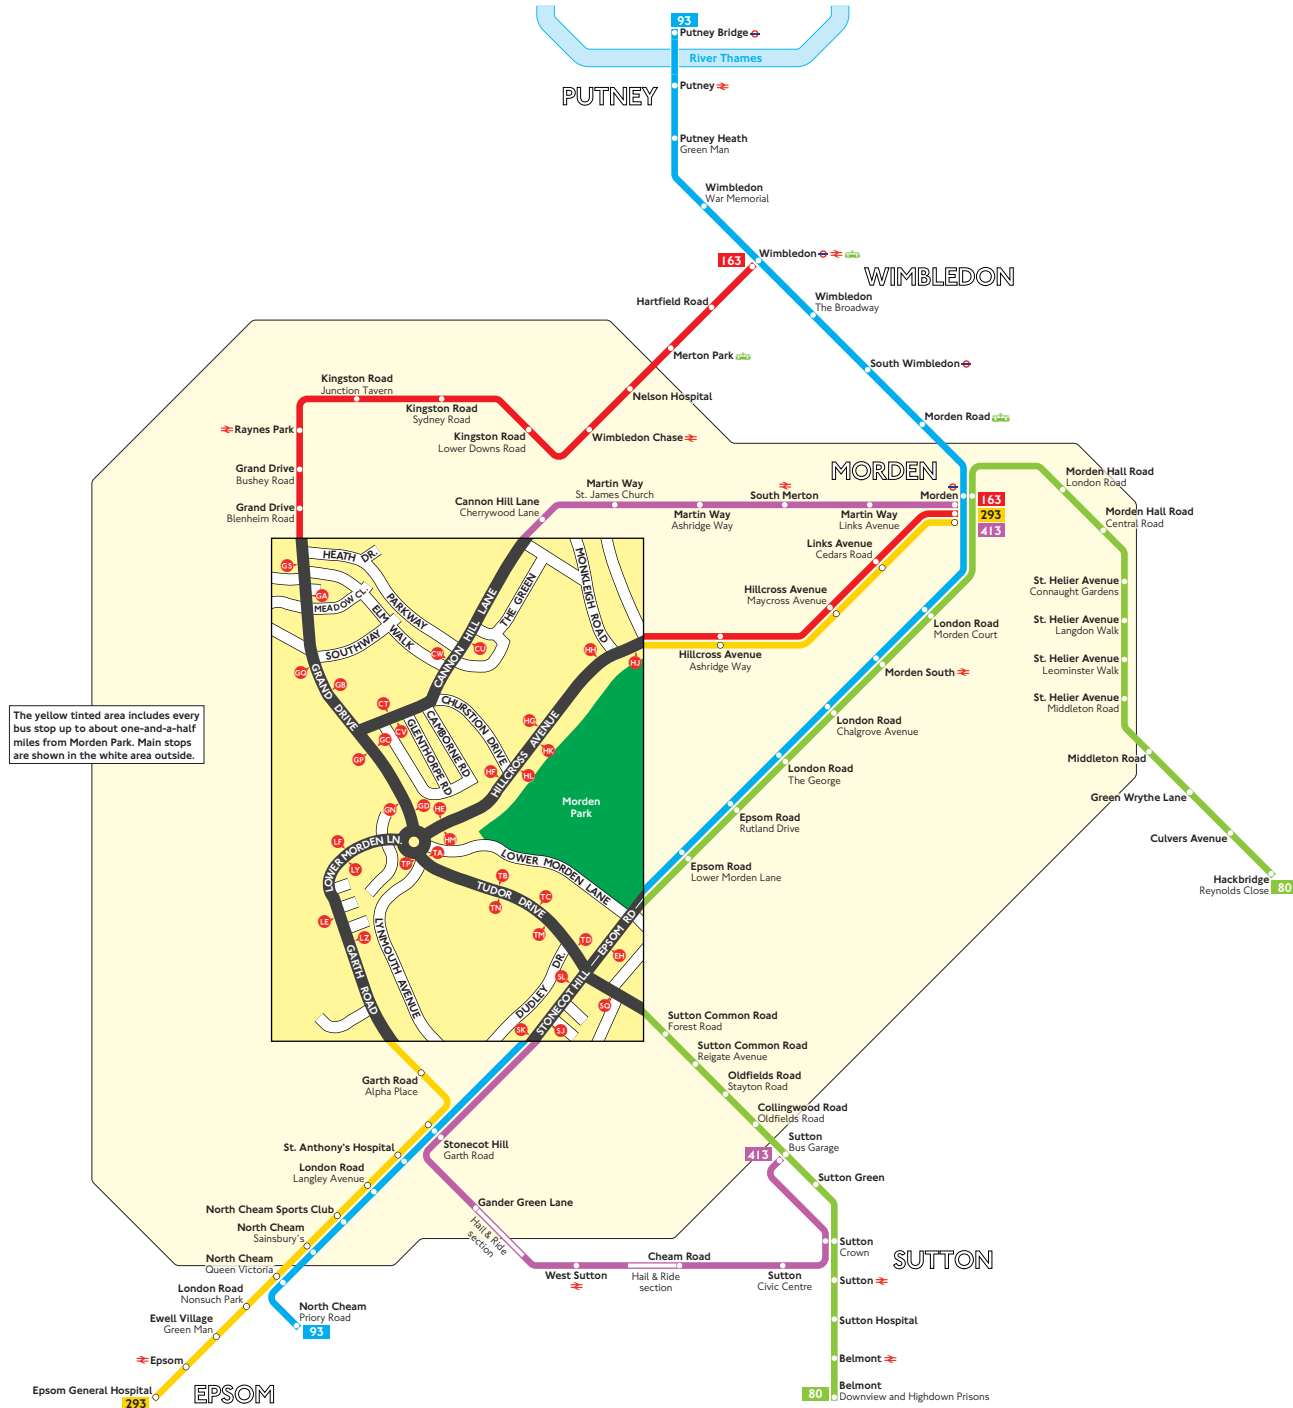

Buses from Morden Park

Key

- Connections with Underground
- Connections with National Rail
- Connections with Tramlink

A

Red discs show the bus stop you need for your chosen bus service. The disc **A** appears on the top of the bus stop in the street (see map of town centre in centre of diagram).

Route finder

Day buses including 24-hour routes

Bus route	Towards	Bus stops
80	Belmont	EP
	Hackbridge	SO
93	North Cheam	EP SJ
	Putney Bridge	SK SL
163	Morden	GA GB GC GD GE GF HG HE HF HG HL HM
	Wimbledon	GN GP GO GS GU HK HL HM
293	Epsom	HU HK HL HR LY LZ
	Morden	HE HF HG HL LE LF
413	Morden	GT CW GN GP SK SL TM TN TP
	Sutton	CU CV GC GD SJ TA TB TC TD