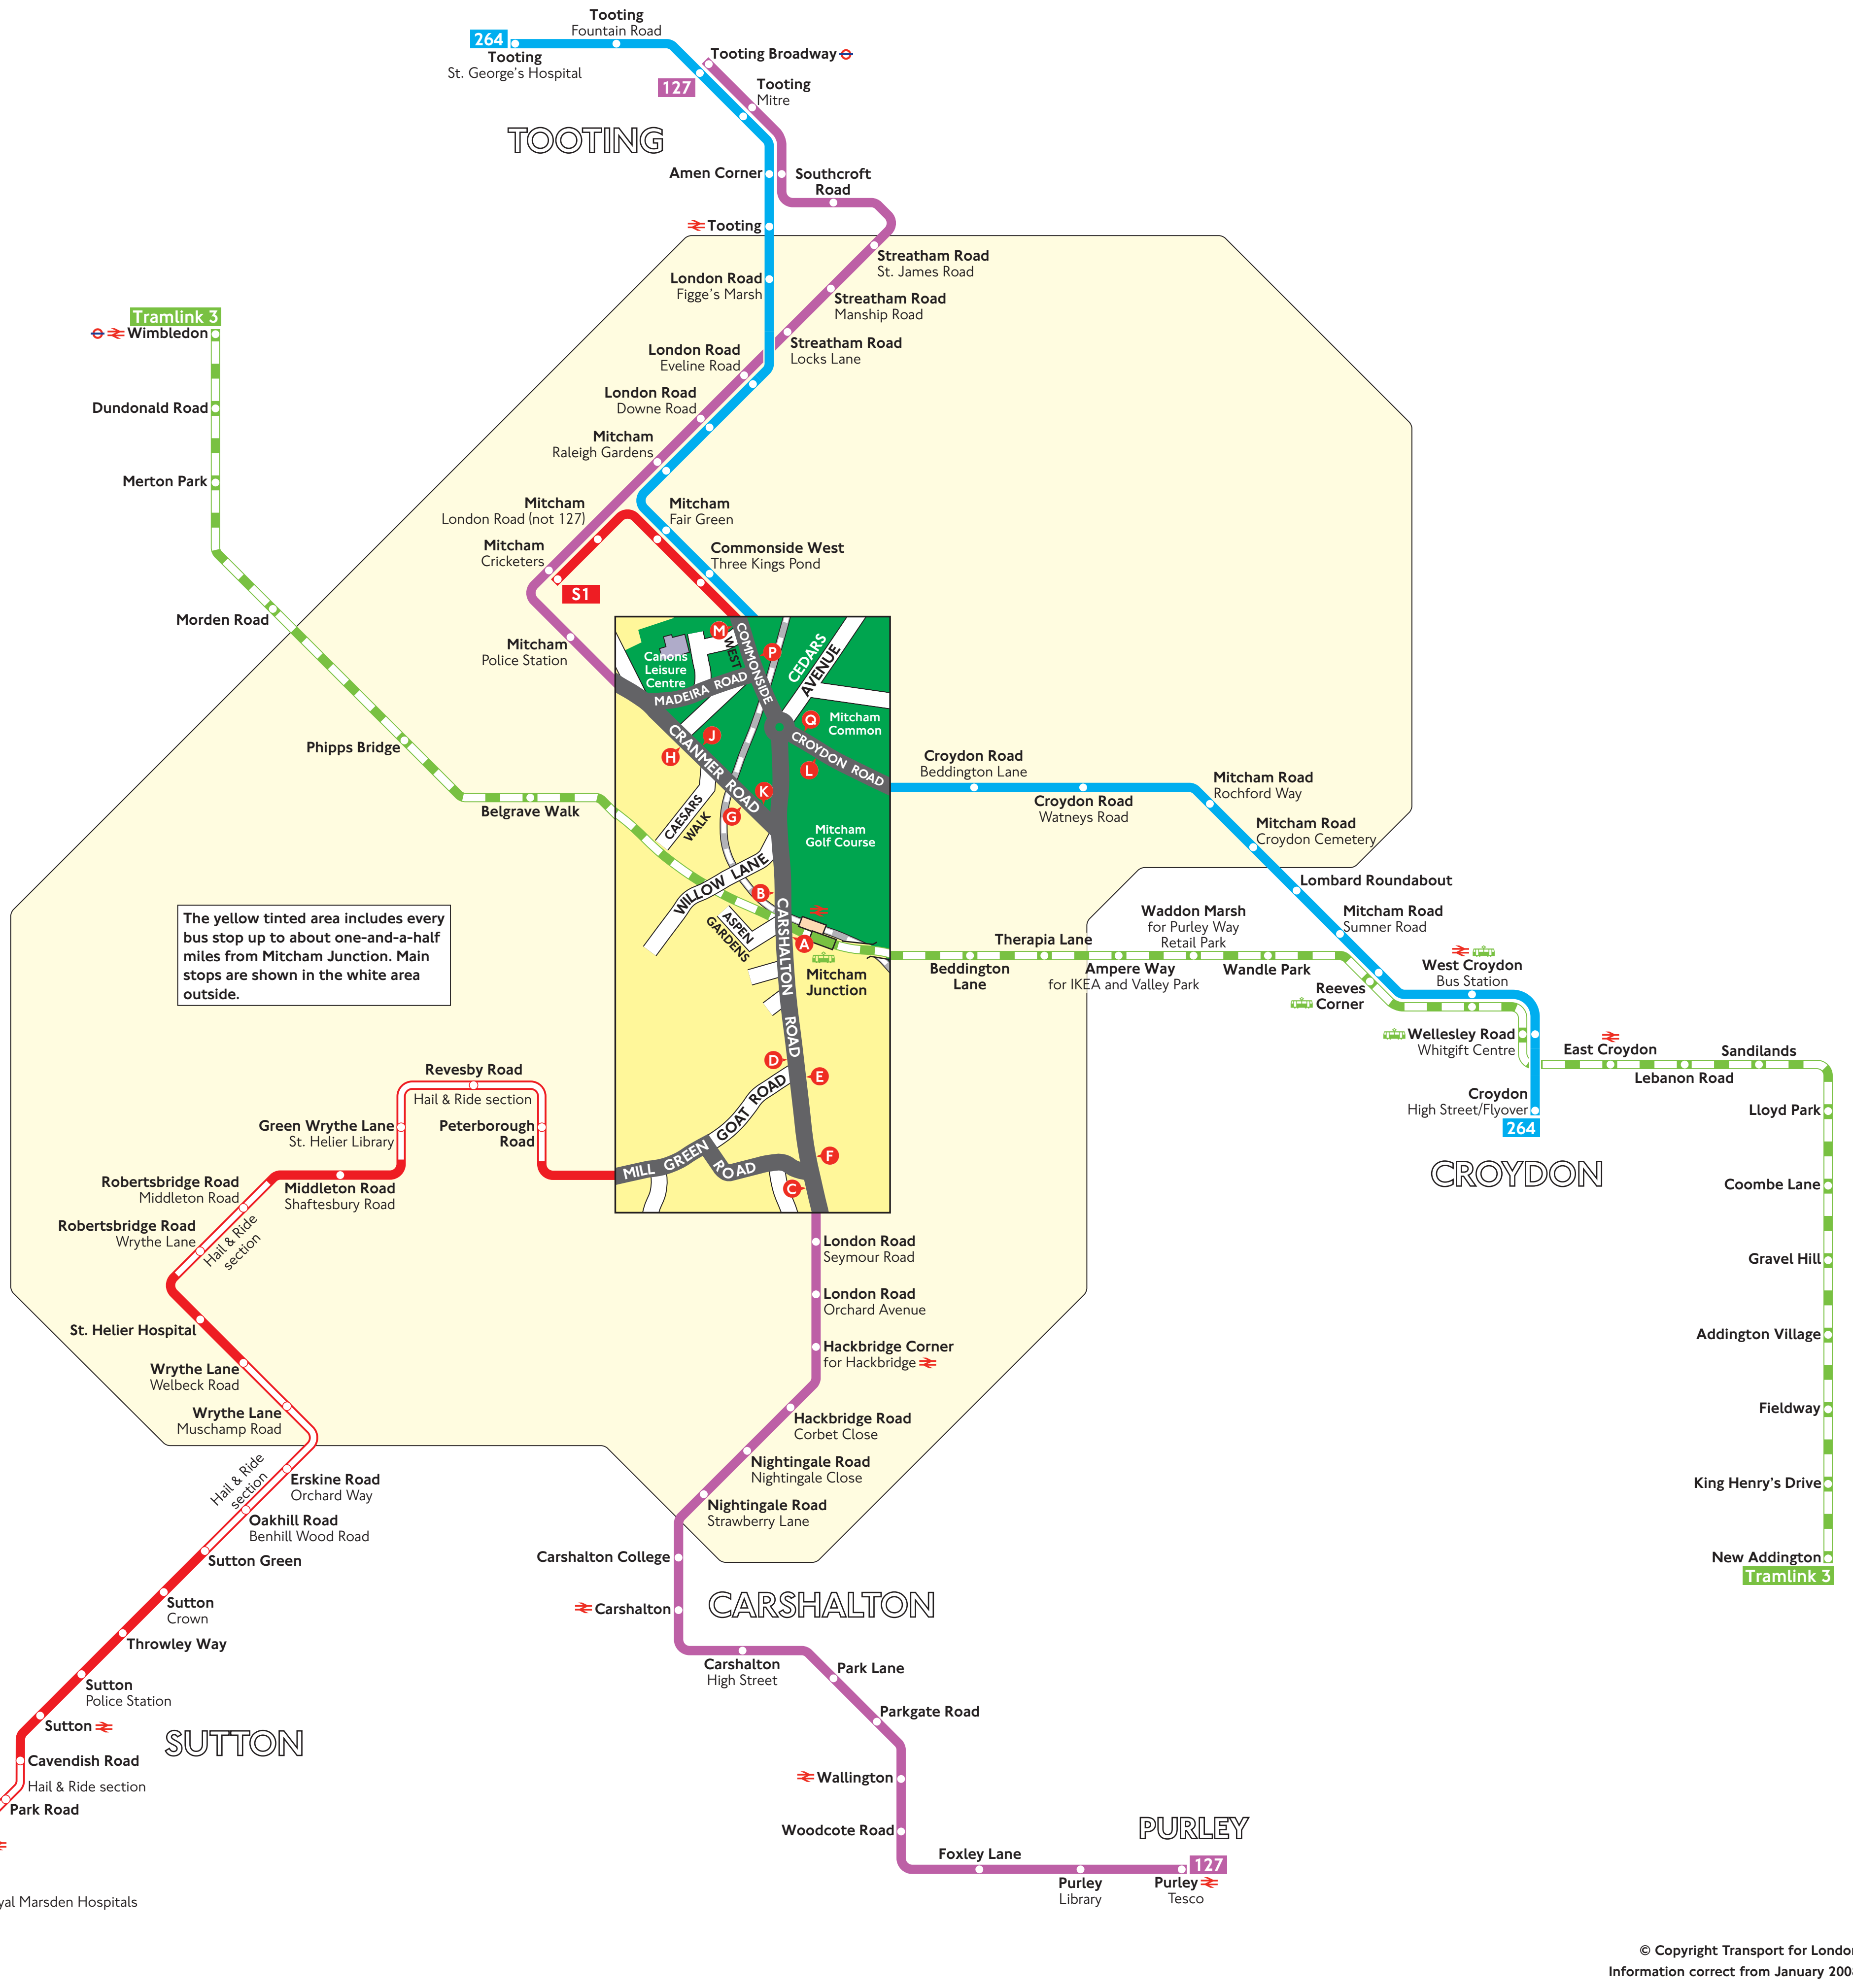

Buses and trams from Mitcham Junction

© Copyright Transport for London
Information correct from January 2008

- Key**
- Connections with Underground
 - Connections with National Rail
 - Connections with Tramlink

Red discs show the bus stop you need for your chosen bus service. The disc **A** appears on the top of the bus stop in the street (see map of town centre in centre of diagram).

Route finder

Day buses including 24-hour routes

Bus route	Towards	Bus stops
127	Purley	A B E F J K
264	Tooting Broadway	B C D G H
	Croydon	P O
	Tooting	L M
S1	Banstead	A B E F P
	Mitcham	B D M

Trams

Tram route	Towards	Tram stops
3	New Addington	Tram stop
	Wimbledon	Tram stop

Destination finder

Destination	Bus/tram routes	Stops
A		
Addington Village	3	Tram stop
Amen Corner	127 264	B C D G H L M
Ampere Way for IKEA and Valley Park	3	Tram stop
B		
Banstead Mark's & Spencer	S1	A B E F P
Beddington Lane	3	Tram stop
Belgrave Walk	3	Tram stop
Belmont	S1	A B E F P