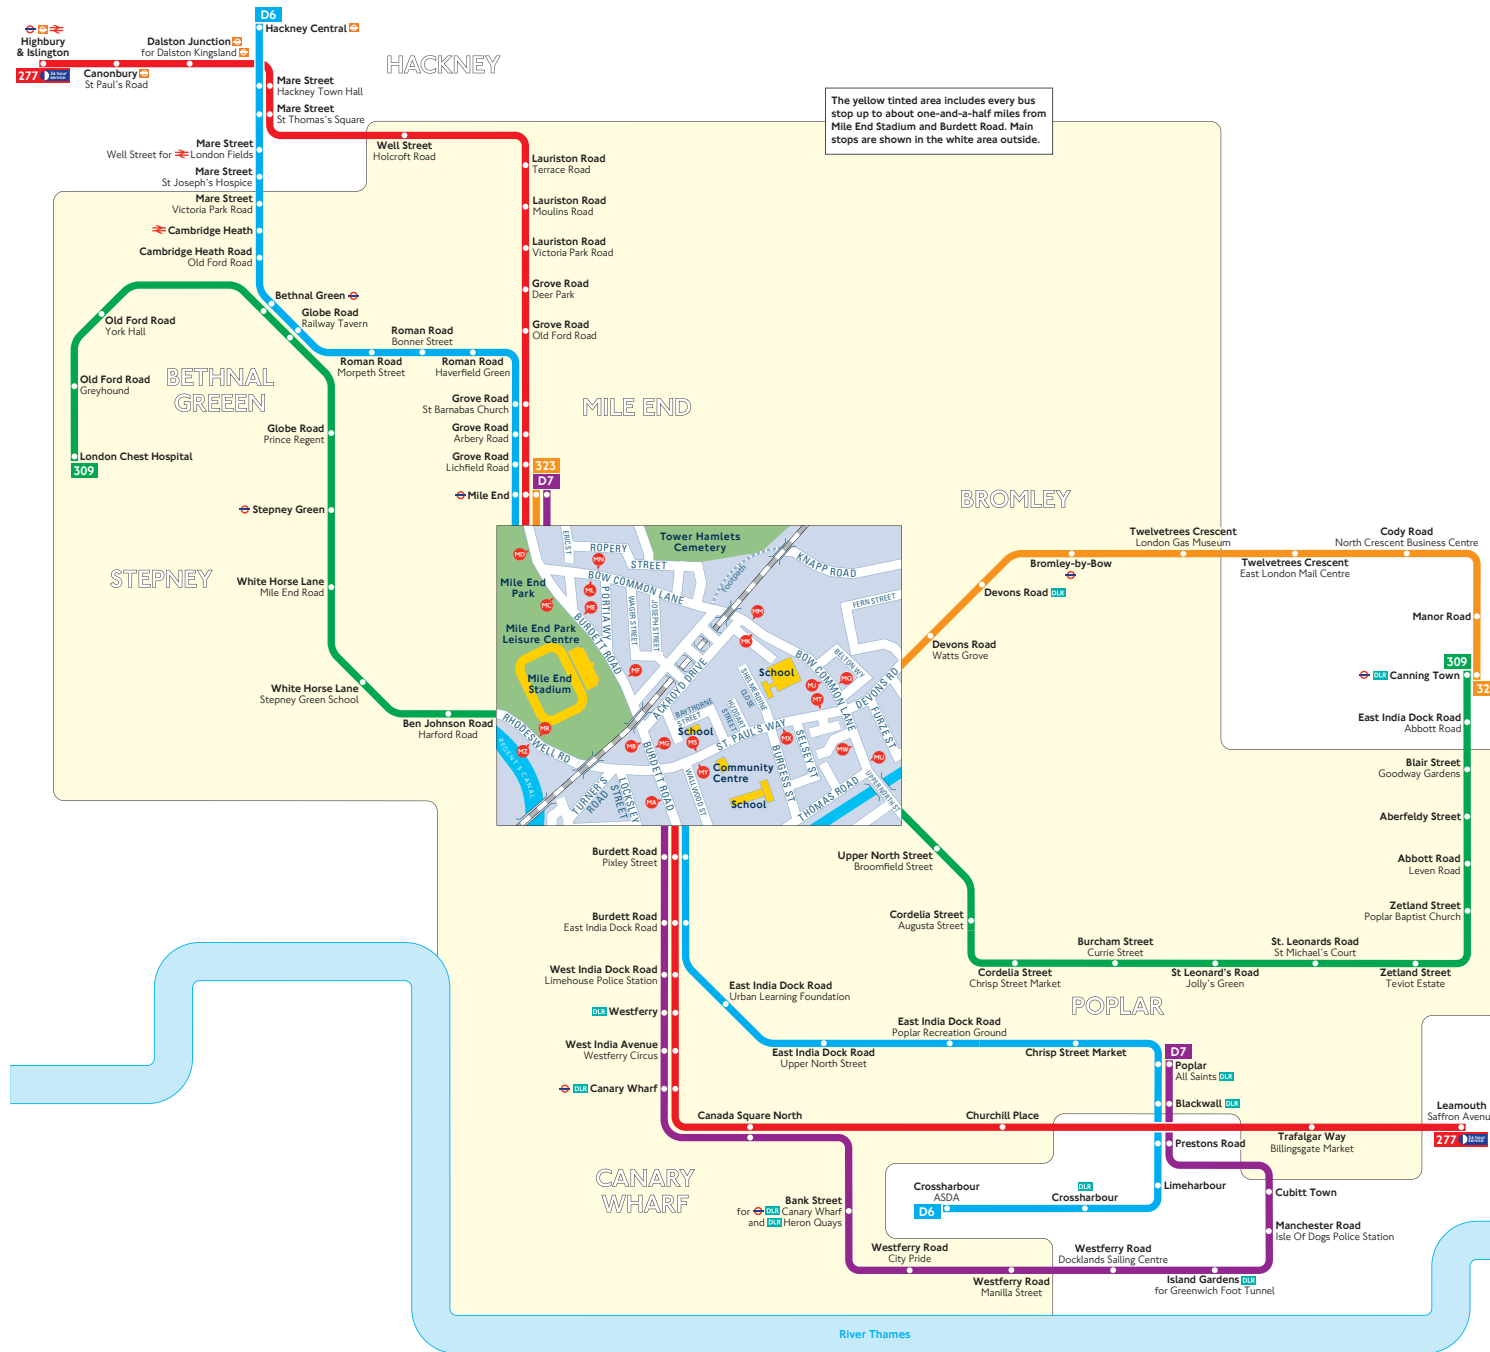

Buses from Mile End Stadium and Burdett Road

Route finder

Day buses including 24-hour services

Bus route	Towards	Bus stops
277	Highbury & Islington	MA MB MC MD
	Leamouth	ME MF MG
309	Canning Town	MR MS MT ML
	London Chest Hospital	MW MX MY MZ
323	Canning Town	MN MO
	Mile End	MD MJ MK ML
D6	Crossharbour	RE RF RG
	Hackney	MA MB MC MD
D7	Mile End	MA MB MC MD
	Poplar	RE RF RG