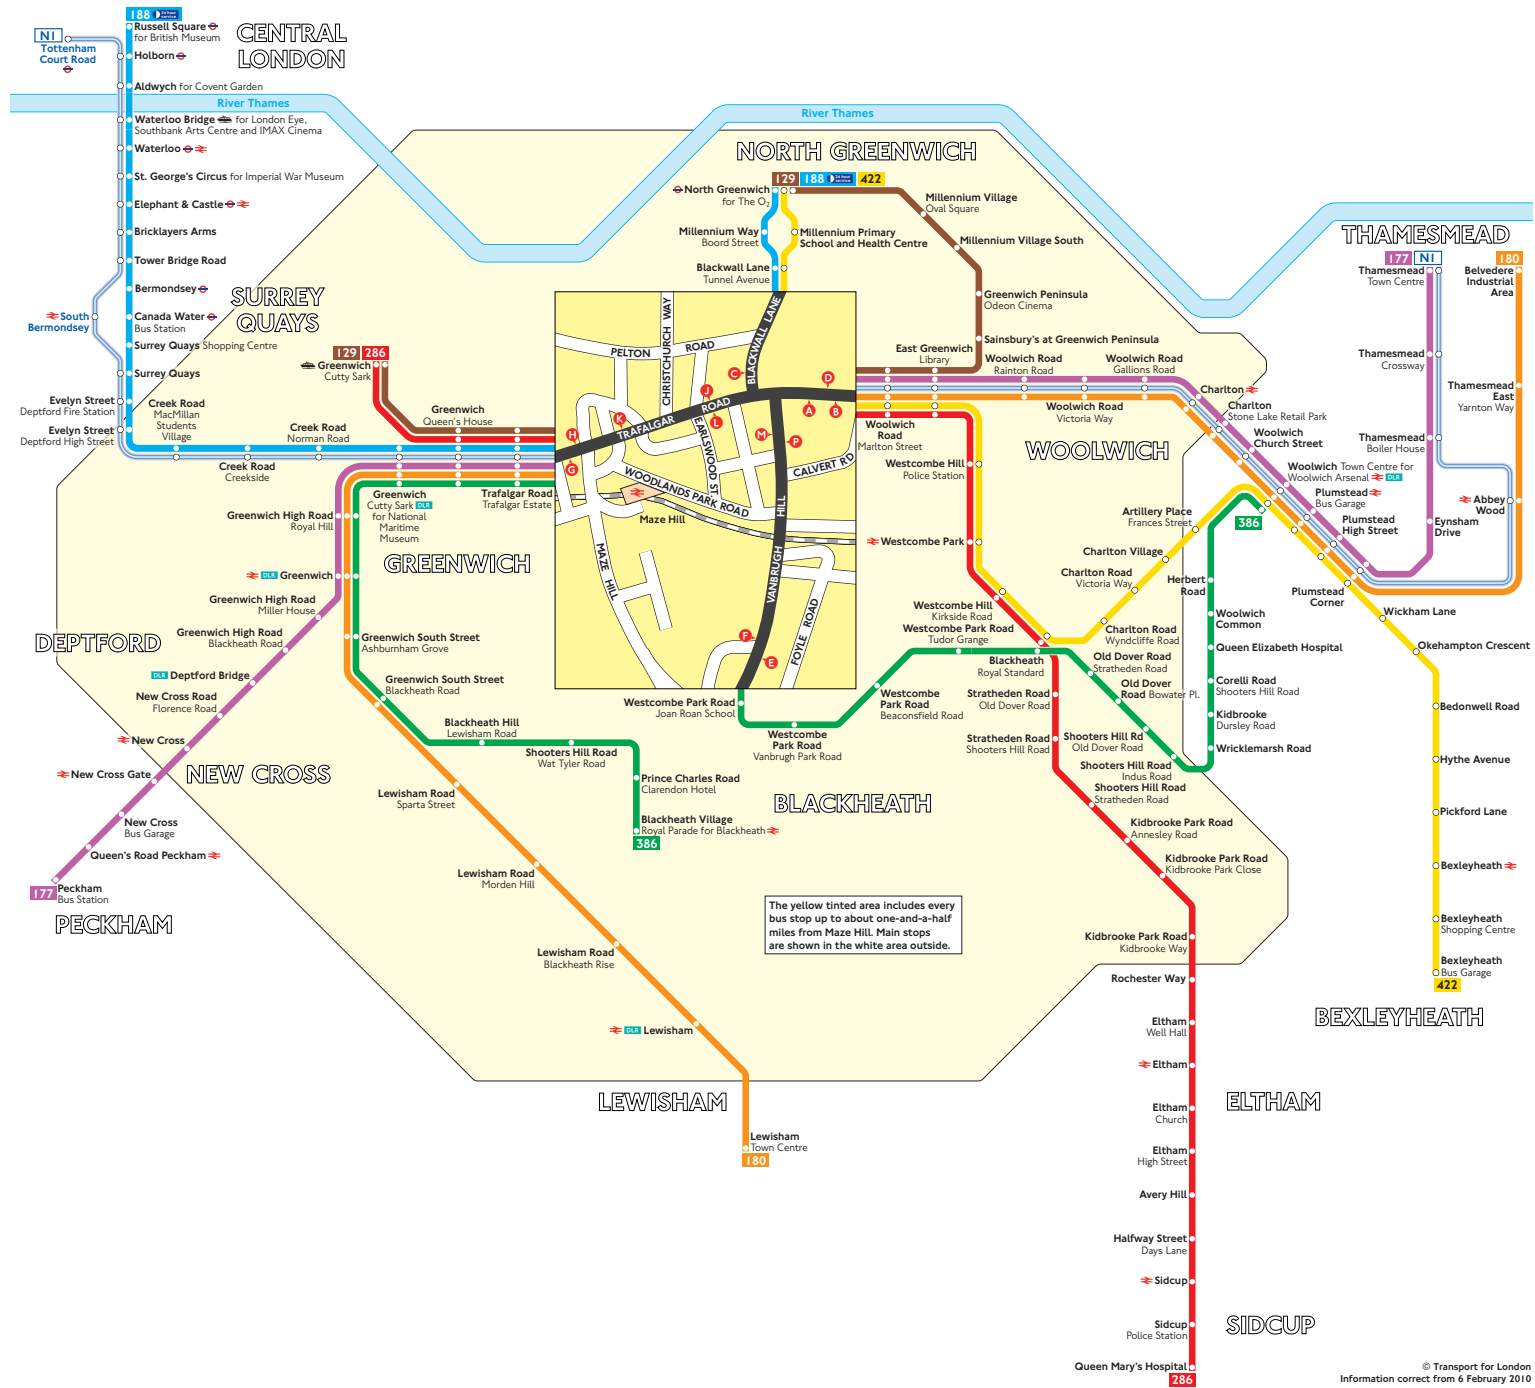

Buses from Maze Hill

Key

- 129 Day buses in black
- NI Night buses in blue
- Connections with Underground
- Connections with National Rail
- DLR Connections with Docklands Light Railway
- Connections with river boats

Red discs show the bus stop you need for your chosen bus service. The disc appears on the top of the bus stop in the street (see map of town centre in centre of diagram).

Route finder

Day buses including 24-hour routes

Bus route	Towards	Bus stops
129	Greenwich	B G L
	North Greenwich	D H J K
177	Peckham	B G L
	Thamesmead	D H J K
180	Belvedere Industrial Area	D H J K
	Lewisham	B G L
188	North Greenwich	C H J K
	Russell Square	G L
286	Greenwich	B G L
	Sidcup	D H J K
386	Blackheath Village	F G L M
	Woolwich	E H J K P
422	Bexleyheath	D
	North Greenwich	A C

Night buses

Bus route	Towards	Bus stops
NI	Thamesmead	D H J K
	Tottenham Court Road	B G L