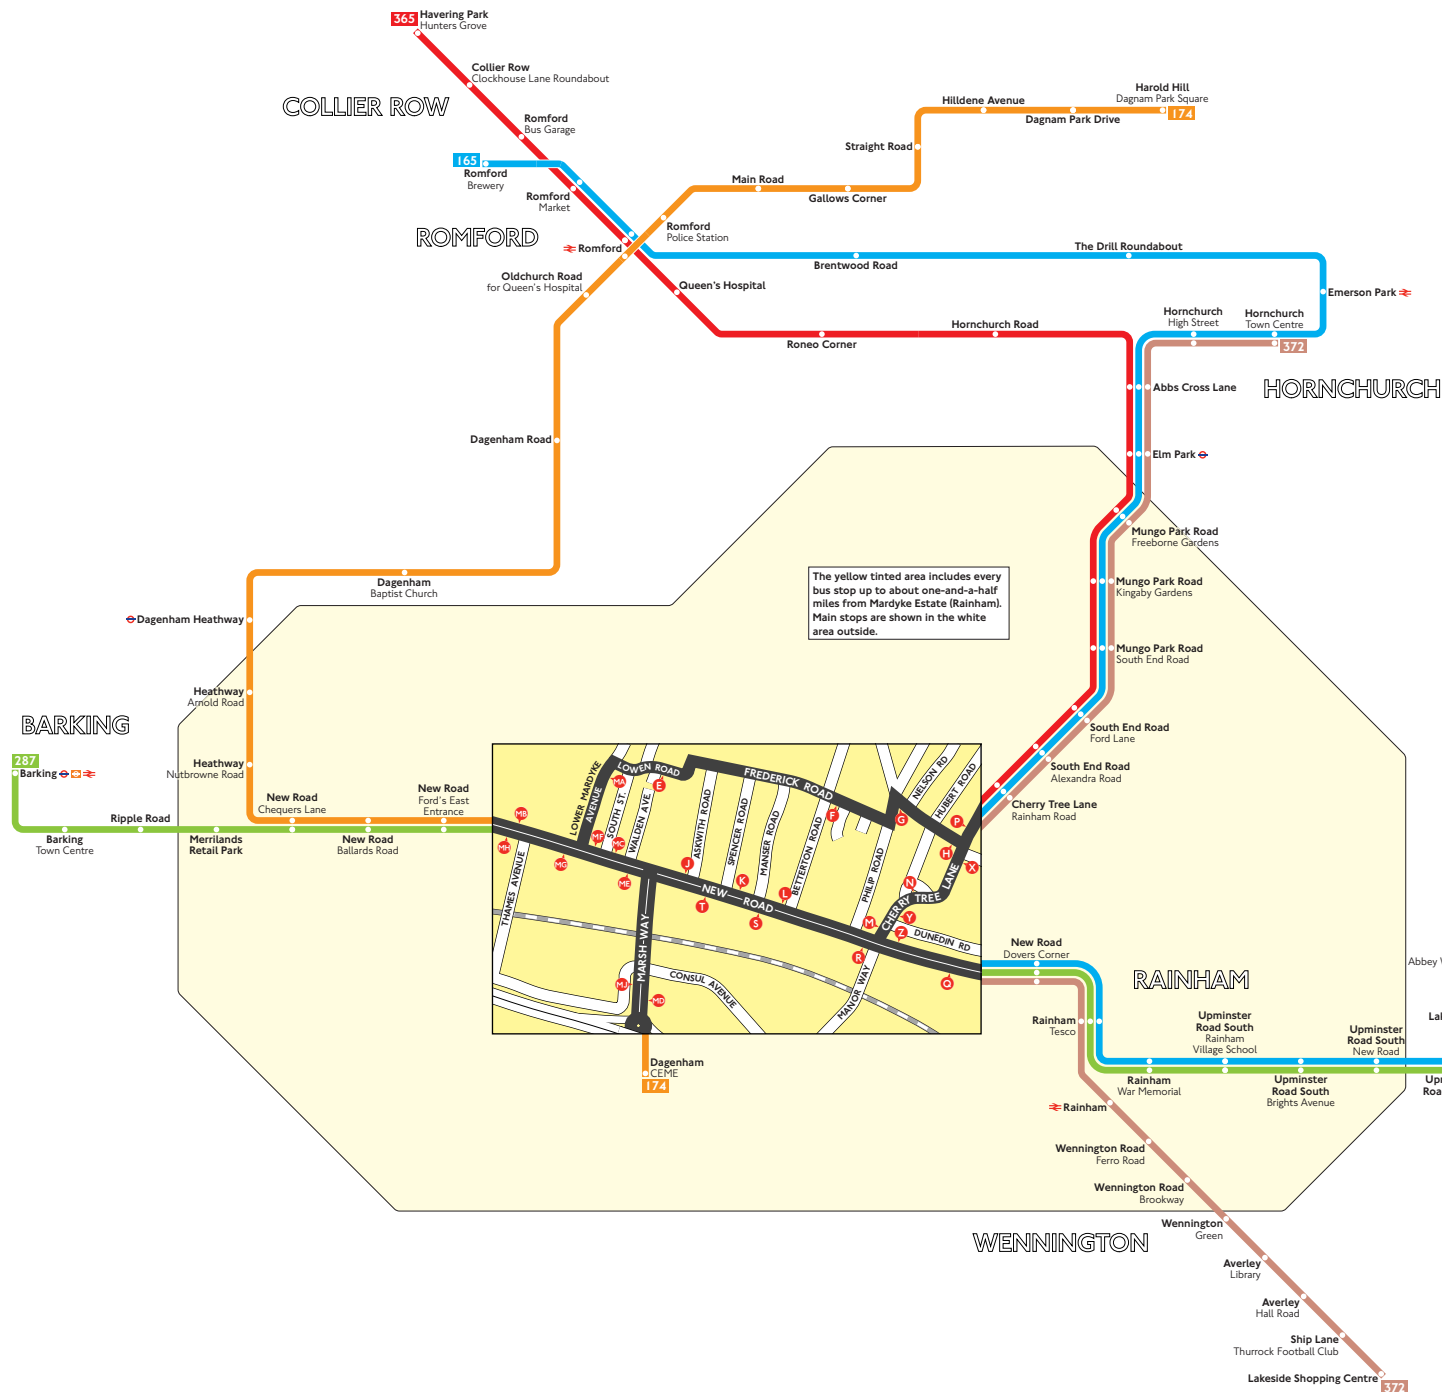

Buses from Mardyke Estate (Rainham)

Key

- Connections with London Underground
- Connections with London Overground
- Connections with National Rail

Red discs show the bus stop you need for your chosen bus service. The disc **A** appears on the top of the bus stop in the street (see map of town centre in centre of diagram).

Route finder

Day buses including 24-hour routes

Bus route	Towards	Bus stops	
165	Rainham	X Y Z	
	Romford	M N P Q	
174	Dagenham	NB MD MF	
	Harold Hill	ME MG MH MJ	
287	Barking	ME MG MH O R S T	
	Rainham	J K L MB MF Z	
365	24 hour service	Having Park	J K L M MB MC N P
		Hornchurch	M N P Q
372	Lakeside Shopping Centre	X Y Z	