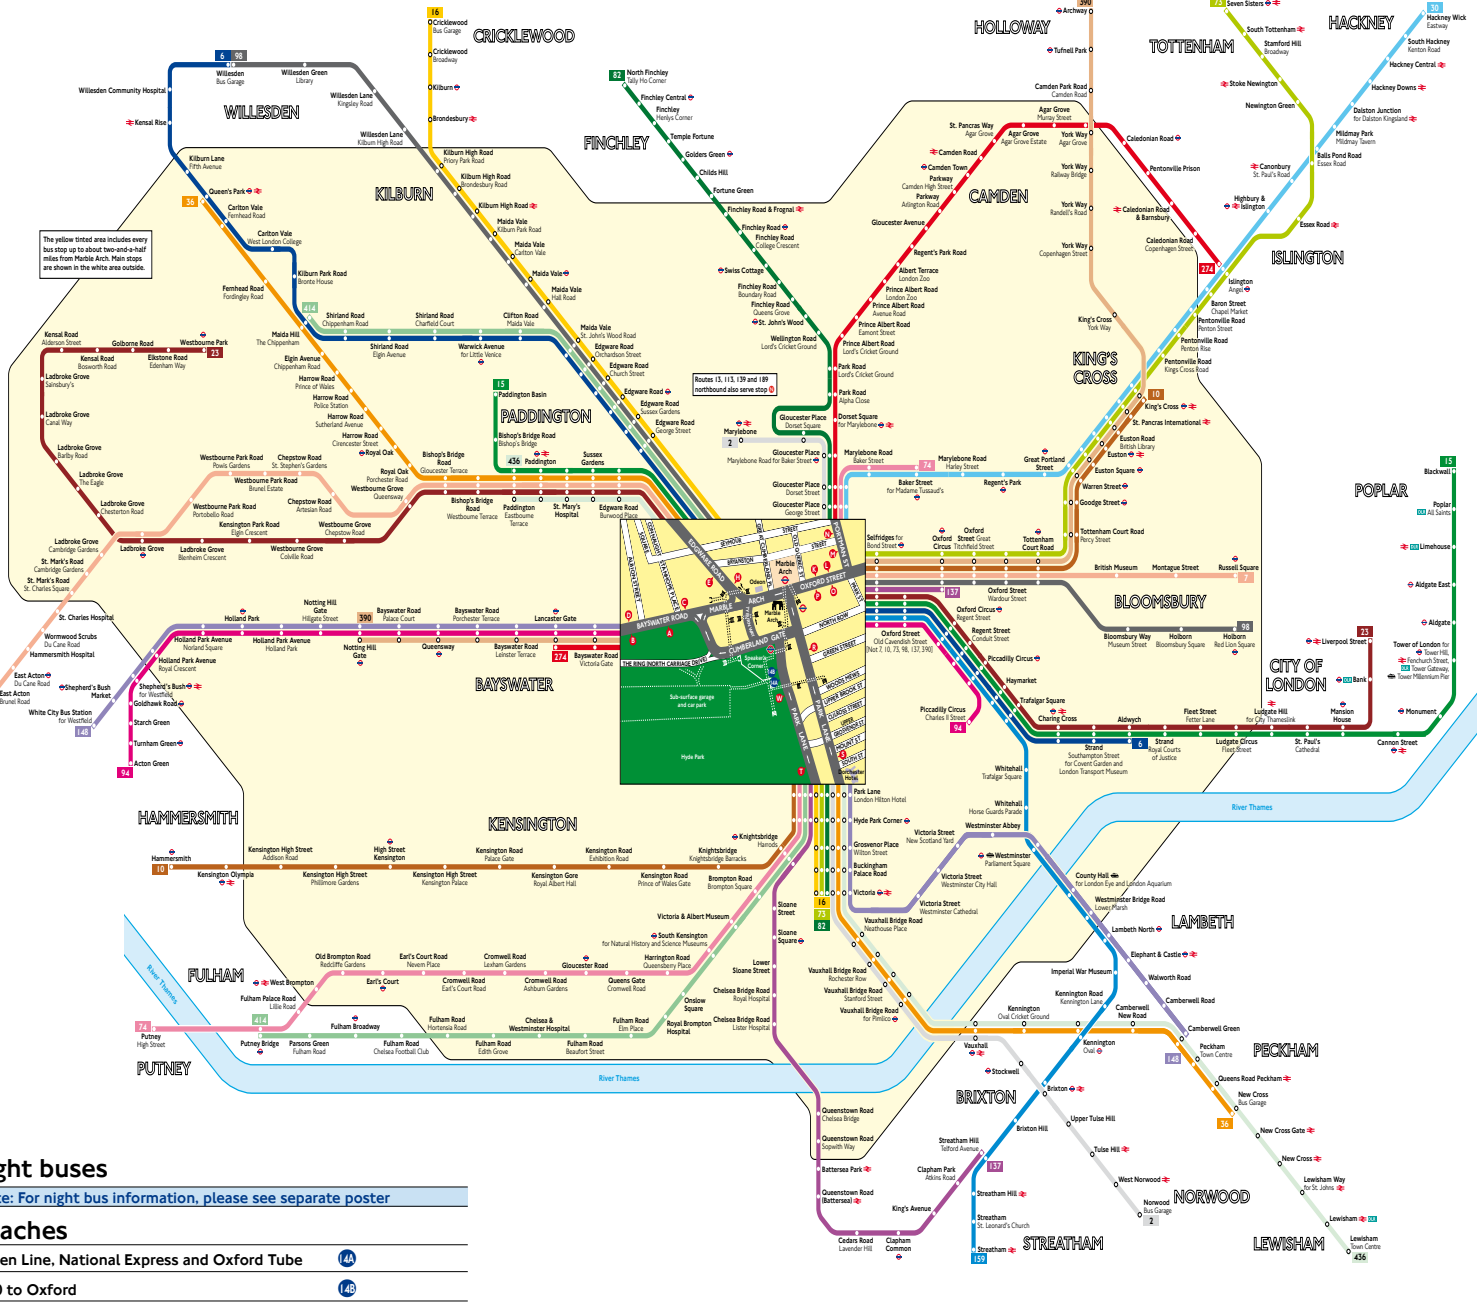

Buses from Marble Arch

Route finder Day buses including 24-hour routes

Bus route	Towards	Bus stops
2	Marylebone	M T W
	Norwood	R S
6	Aldwych	H L
	Willesden	E O
7	East Acton	E O
	Russell Square	H K
10	Hammersmith	R S
	King's Cross	K T W
15	Blackwall	H L
	Paddington Basin	E O
16	Cricklewood	E T W
	Victoria	H R S
23	Liverpool Street	H L
	Westbourne Park	E O
30	Hackney Wick	M
36	New Cross	H R S
	Queen's Park	E T W
73	Seven Sisters ▼	K T W
	Stoke Newington	
	Victoria	R S
74	Baker Street	M T W
	Putney	R S
82	North Finchley	N T W
	Victoria	R S
94	Acton Green	A B P
	Piccadilly Circus	C D L
98	Holborn	H K
	Willesden	E O
137	Oxford Circus	K T W
	Streatham Hill	R S
148	Camberwell Green	C D R S
	White City	A B T W
159	Streatham	L
274	Islington Angel	C D M
	Lancaster Gate	A B P
390	Archway	C D K
	Notting Hill Gate	A B P
414	Maida Hill	E T W
	Putney Bridge	H R S
436	Lewisham	H R S
	Paddington	E T W

Routes 13, 113, 139 and 189 northbound also serve stop N

Night buses

Note: For night bus information, please see separate poster

Coaches

- Green Line, National Express and Oxford Tube **14A**
- X90 to Oxford **14B**