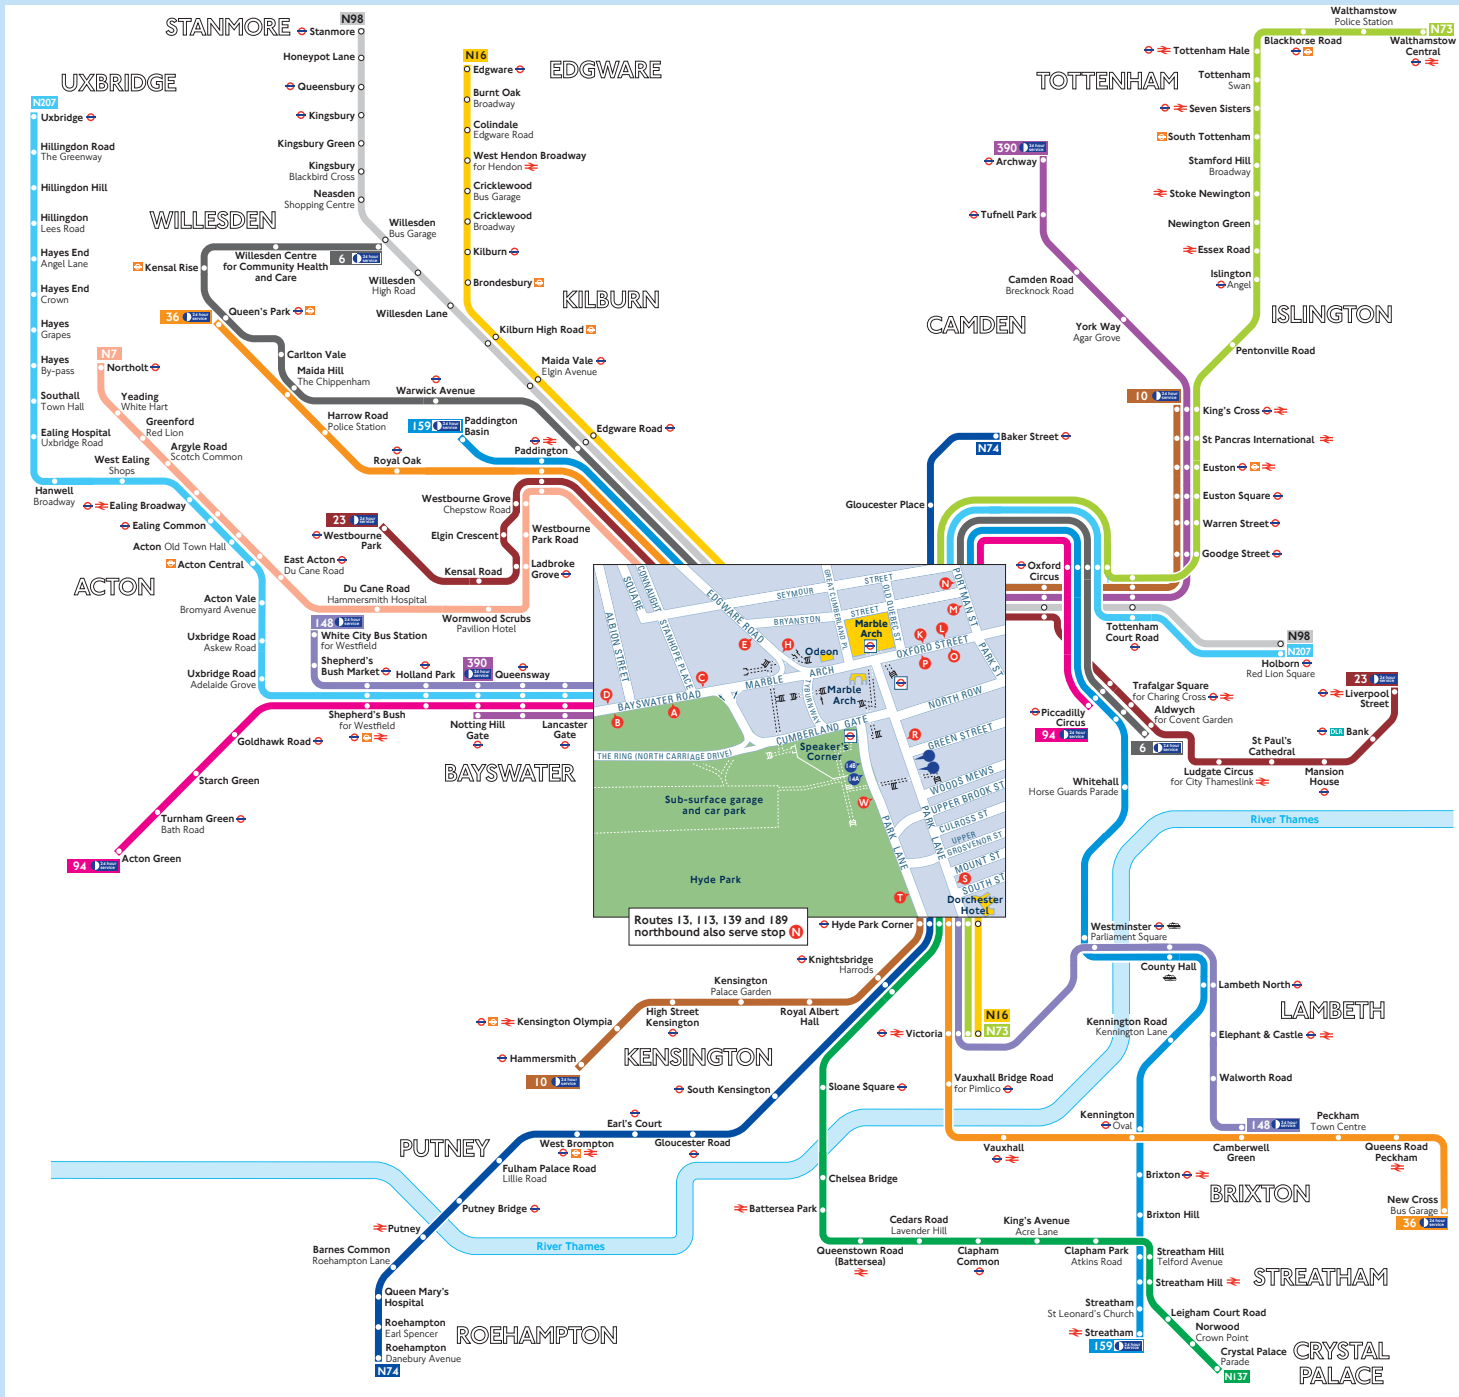

Night buses from Marble Arch

Route finder

Night buses including 24-hour services

Bus route	Towards	Bus stops
6	Aldwych	H L
	Willesden	E O
10	Hammersmith	R S
	King's Cross	K T W
23	Liverpool Street	H L
	Westbourne Park	E O
36	New Cross	H R S
	Queen's Park	E T W
94	Acton Green	A B P
	Piccadilly Circus	C D L
148	Camberwell Green	C D R S
	White City	A B T W
159	Paddington Basin	E O
	Streatham	H L
390	Archway	C D K
	Notting Hill Gate	A B P
N7	Northolt	E O
N16	Edgware	E T W
	Victoria	H R S
N73	Victoria	R S
	Walthamstow	K T W
N74	Baker Street	M T W
	Roehampton	R S
N98	Holborn	H K
	Stanmore	E O
N137	Crystal Palace	R S
N207	Holborn	C D K
	Uxbridge	A B P

Routes 139, 189 and N13 northbound also serve stop N