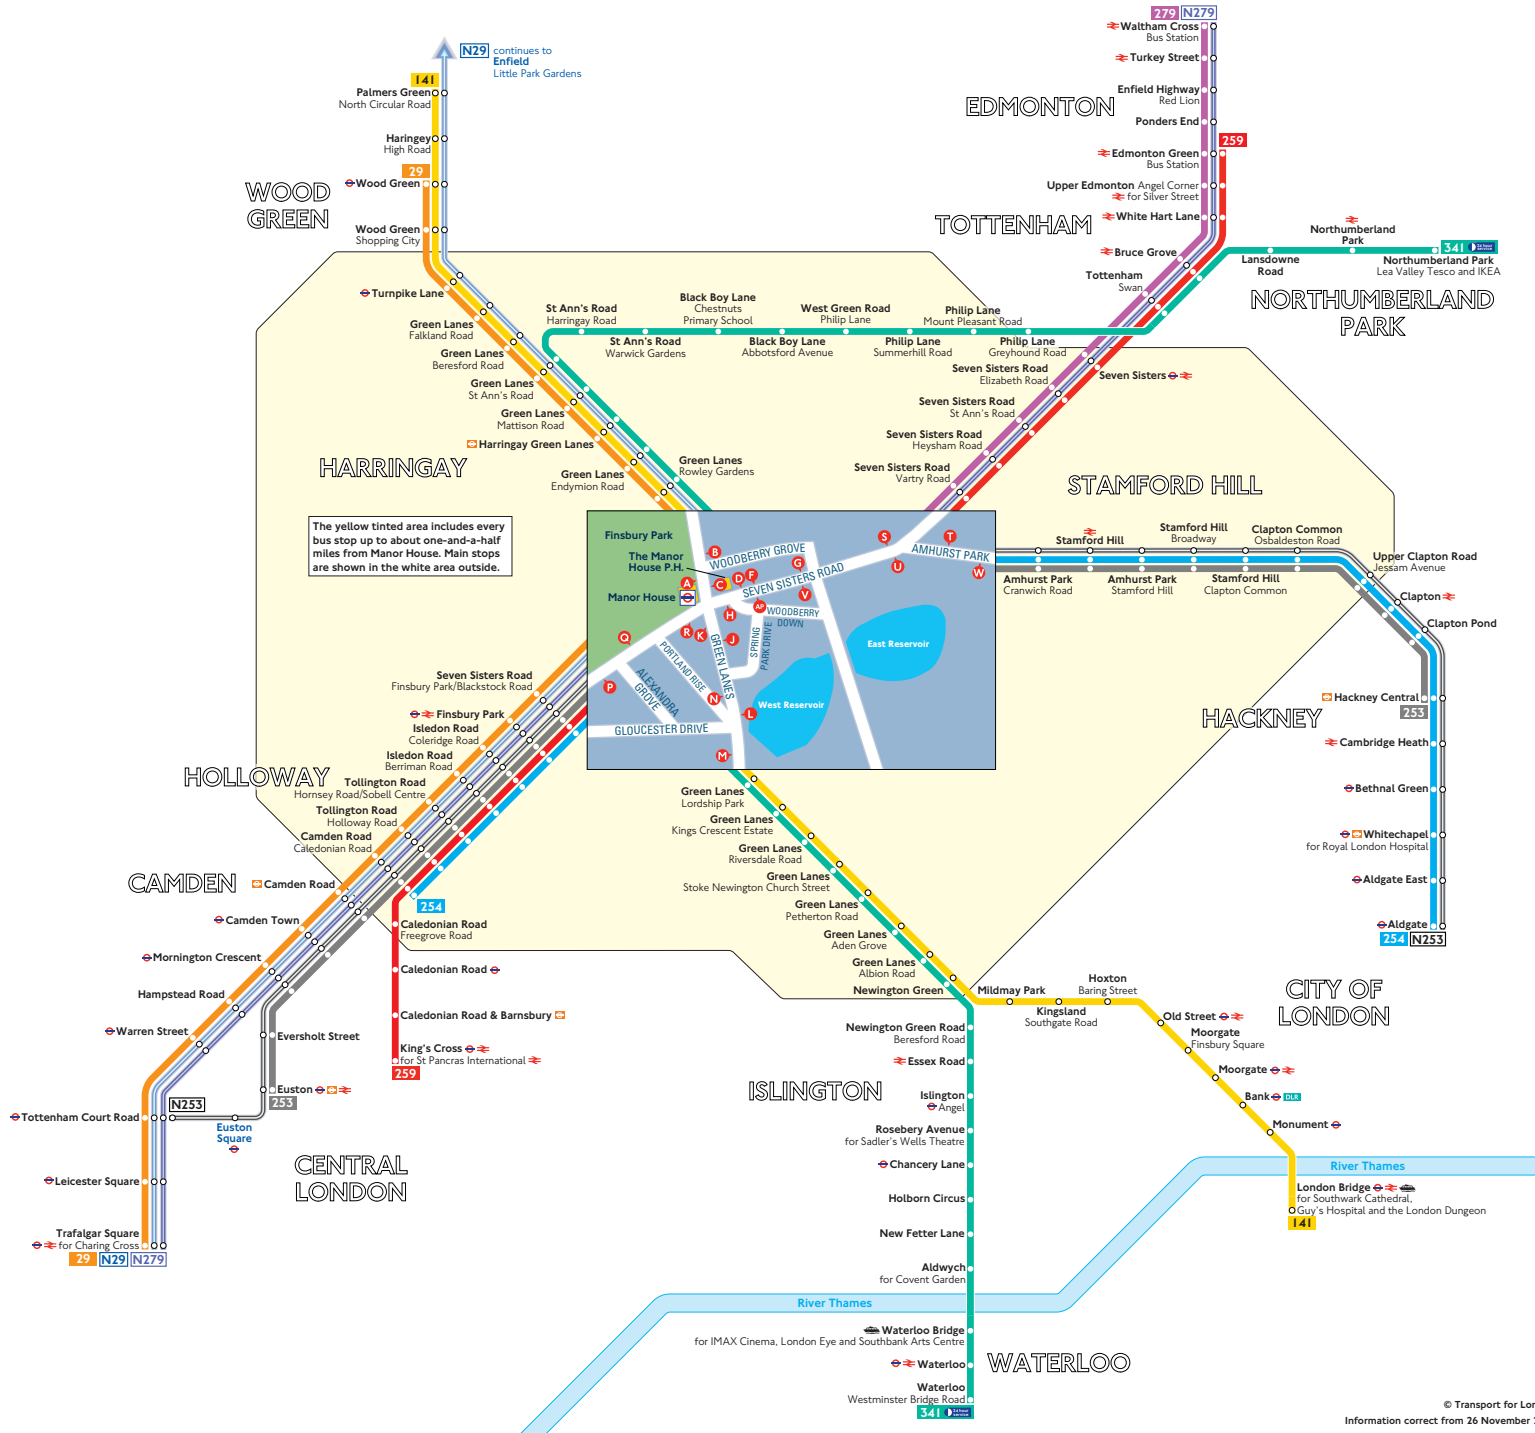

Buses from Manor House

Key

- 29 Day buses in black
- N29 Night buses in blue
- Connections with London Underground
- Connections with London Overground
- Connections with National Rail
- Connections with Docklands Light Railway
- Connections with river boats

Red discs show the bus stop you need for your chosen bus service. The disc **A** appears on the top of the bus stop in the street (see map of town centre in centre of diagram).

Route finder

Day buses including 24-hour services

Bus route	Towards	Bus stops
29	Trafalgar Square	B P R
	Wood Green	A C
141	London Bridge	C J L
	Palmer's Green	A K M N
253	Euston	H P R U V W
	Hackney Central	D G O T
254	Aldgate	D G O T
	Holloway	H P R U V W
259	Edmonton Green	F G O S
	King's Cross	H P R U V
279	Waltham Cross	F G S
	Northumberland Park	A K M N
341	Waterloo	C J L

Night buses

Bus route	Towards	Bus stops
N29	Enfield	A C
	Trafalgar Square	B P R
N253	Aldgate	D G O T
	Tottenham Court Road	H P R U V W
N279	Trafalgar Square	H P R U V
	Waltham Cross	F G O S