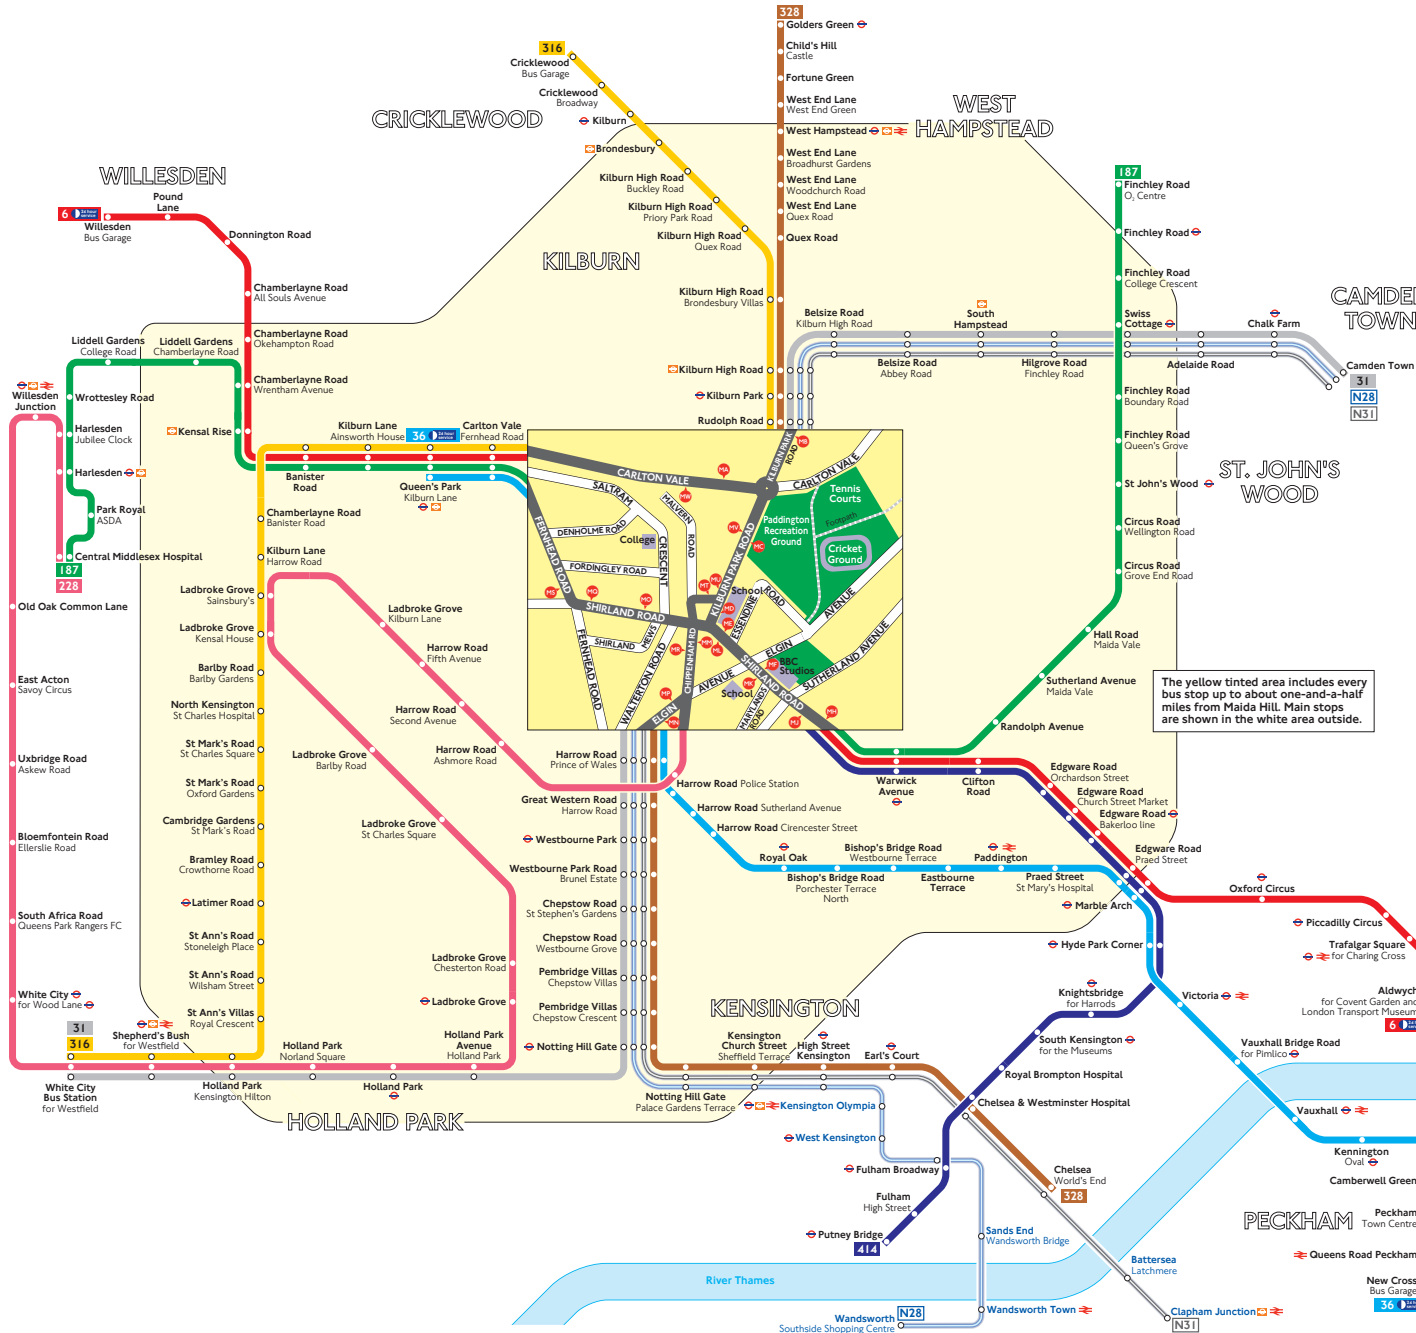

# Buses from Maida Hill

## Route finder

### Day buses including 24-hour services

Bus route	Towards	Bus stops
<b>6</b>	Aldwych	MA MC ME MF MH
	Willesden	MJ ML ML MV MW
<b>31</b>	Camden Town	MP MR MU MV
	White City	MB MC MD MH MN
<b>36</b>	New Cross	MR MR MD MC
	Queen's Park	MP MB MS
<b>187</b>	Central Middlesex Hospital	MJ ML ML MS
	Finchley Road	ME MF MH MC MD
<b>228</b>	Central Middlesex Hospital	MM
<b>316</b>	Cricklewood	MA
	White City	MB MW
<b>328</b>	Chelsea	MB MC MD MH MN
<b>414</b>	Golders Green	MP MR MU MV
	Putney Bridge	ME MF MH

### Night buses

Bus route	Towards	Bus stops
<b>N28</b>	Camden Town	MP MR MU MV
	Wandsworth	MB MC MD MH MN
<b>N31</b>	Camden Town	MP MR MU MV
	Clapham Junction	MB MC MD MH MN