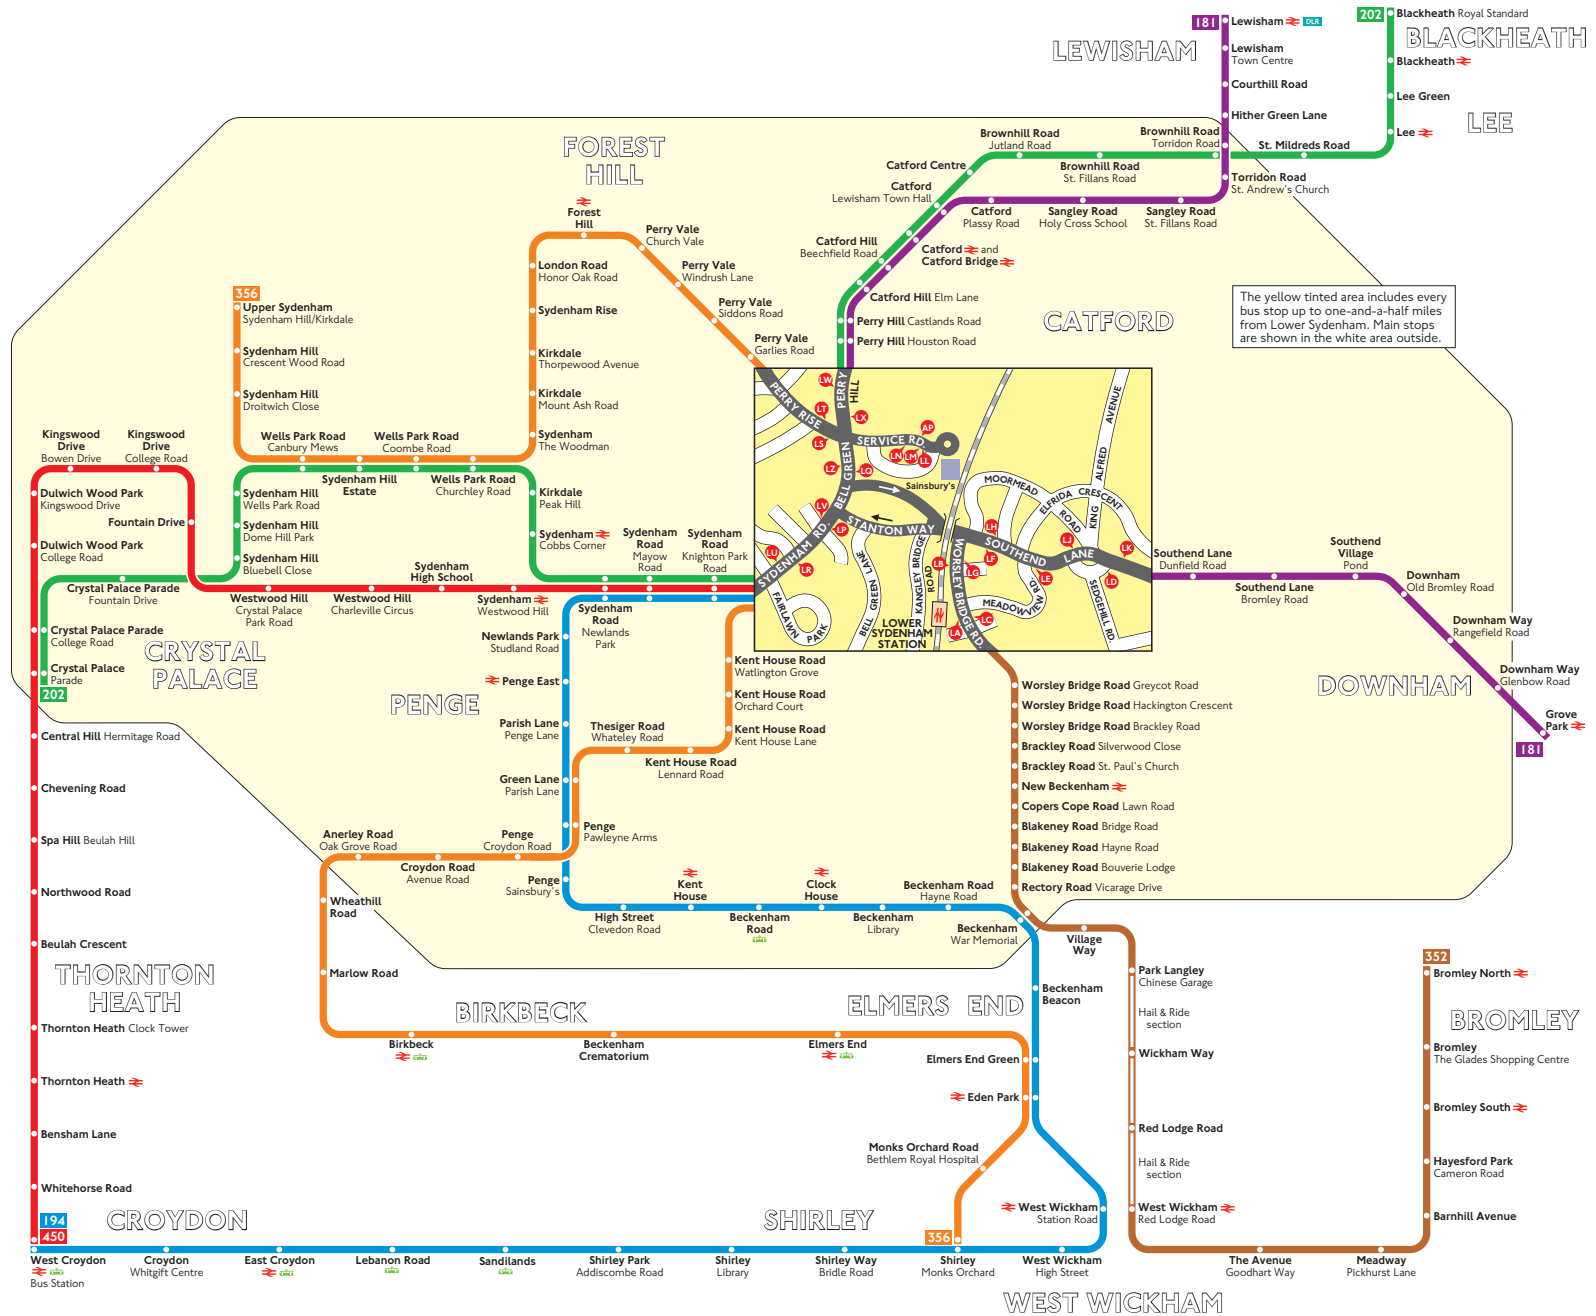

Buses from Lower Sydenham

Key

- Connections with National Rail
- Connections with Tramlink
- Connections with Docklands Light Railway
- ★ Mondays to Saturdays only

Red discs show the bus stop you need for your chosen bus service. The disc appears on the top of the bus stop in the street (see map of town centre in centre of diagram).

Route finder

Day buses

Bus route	Towards	Bus stops
181	Grove Park	LH LK LM LO LX
	Lewisham	LD LS LP LL LV LZ
194	West Croydon	LN LP LO LR
202	Blackheath	LU LV LW LZ
	Crystal Palace	LP LO LR LX
352	Bromley North ★	LC LG LM LO
356	Shirley	LM LP LC LR LT
	Upper Sydenham	LN LS LU LV LZ
450	West Croydon	LN LP LO LR