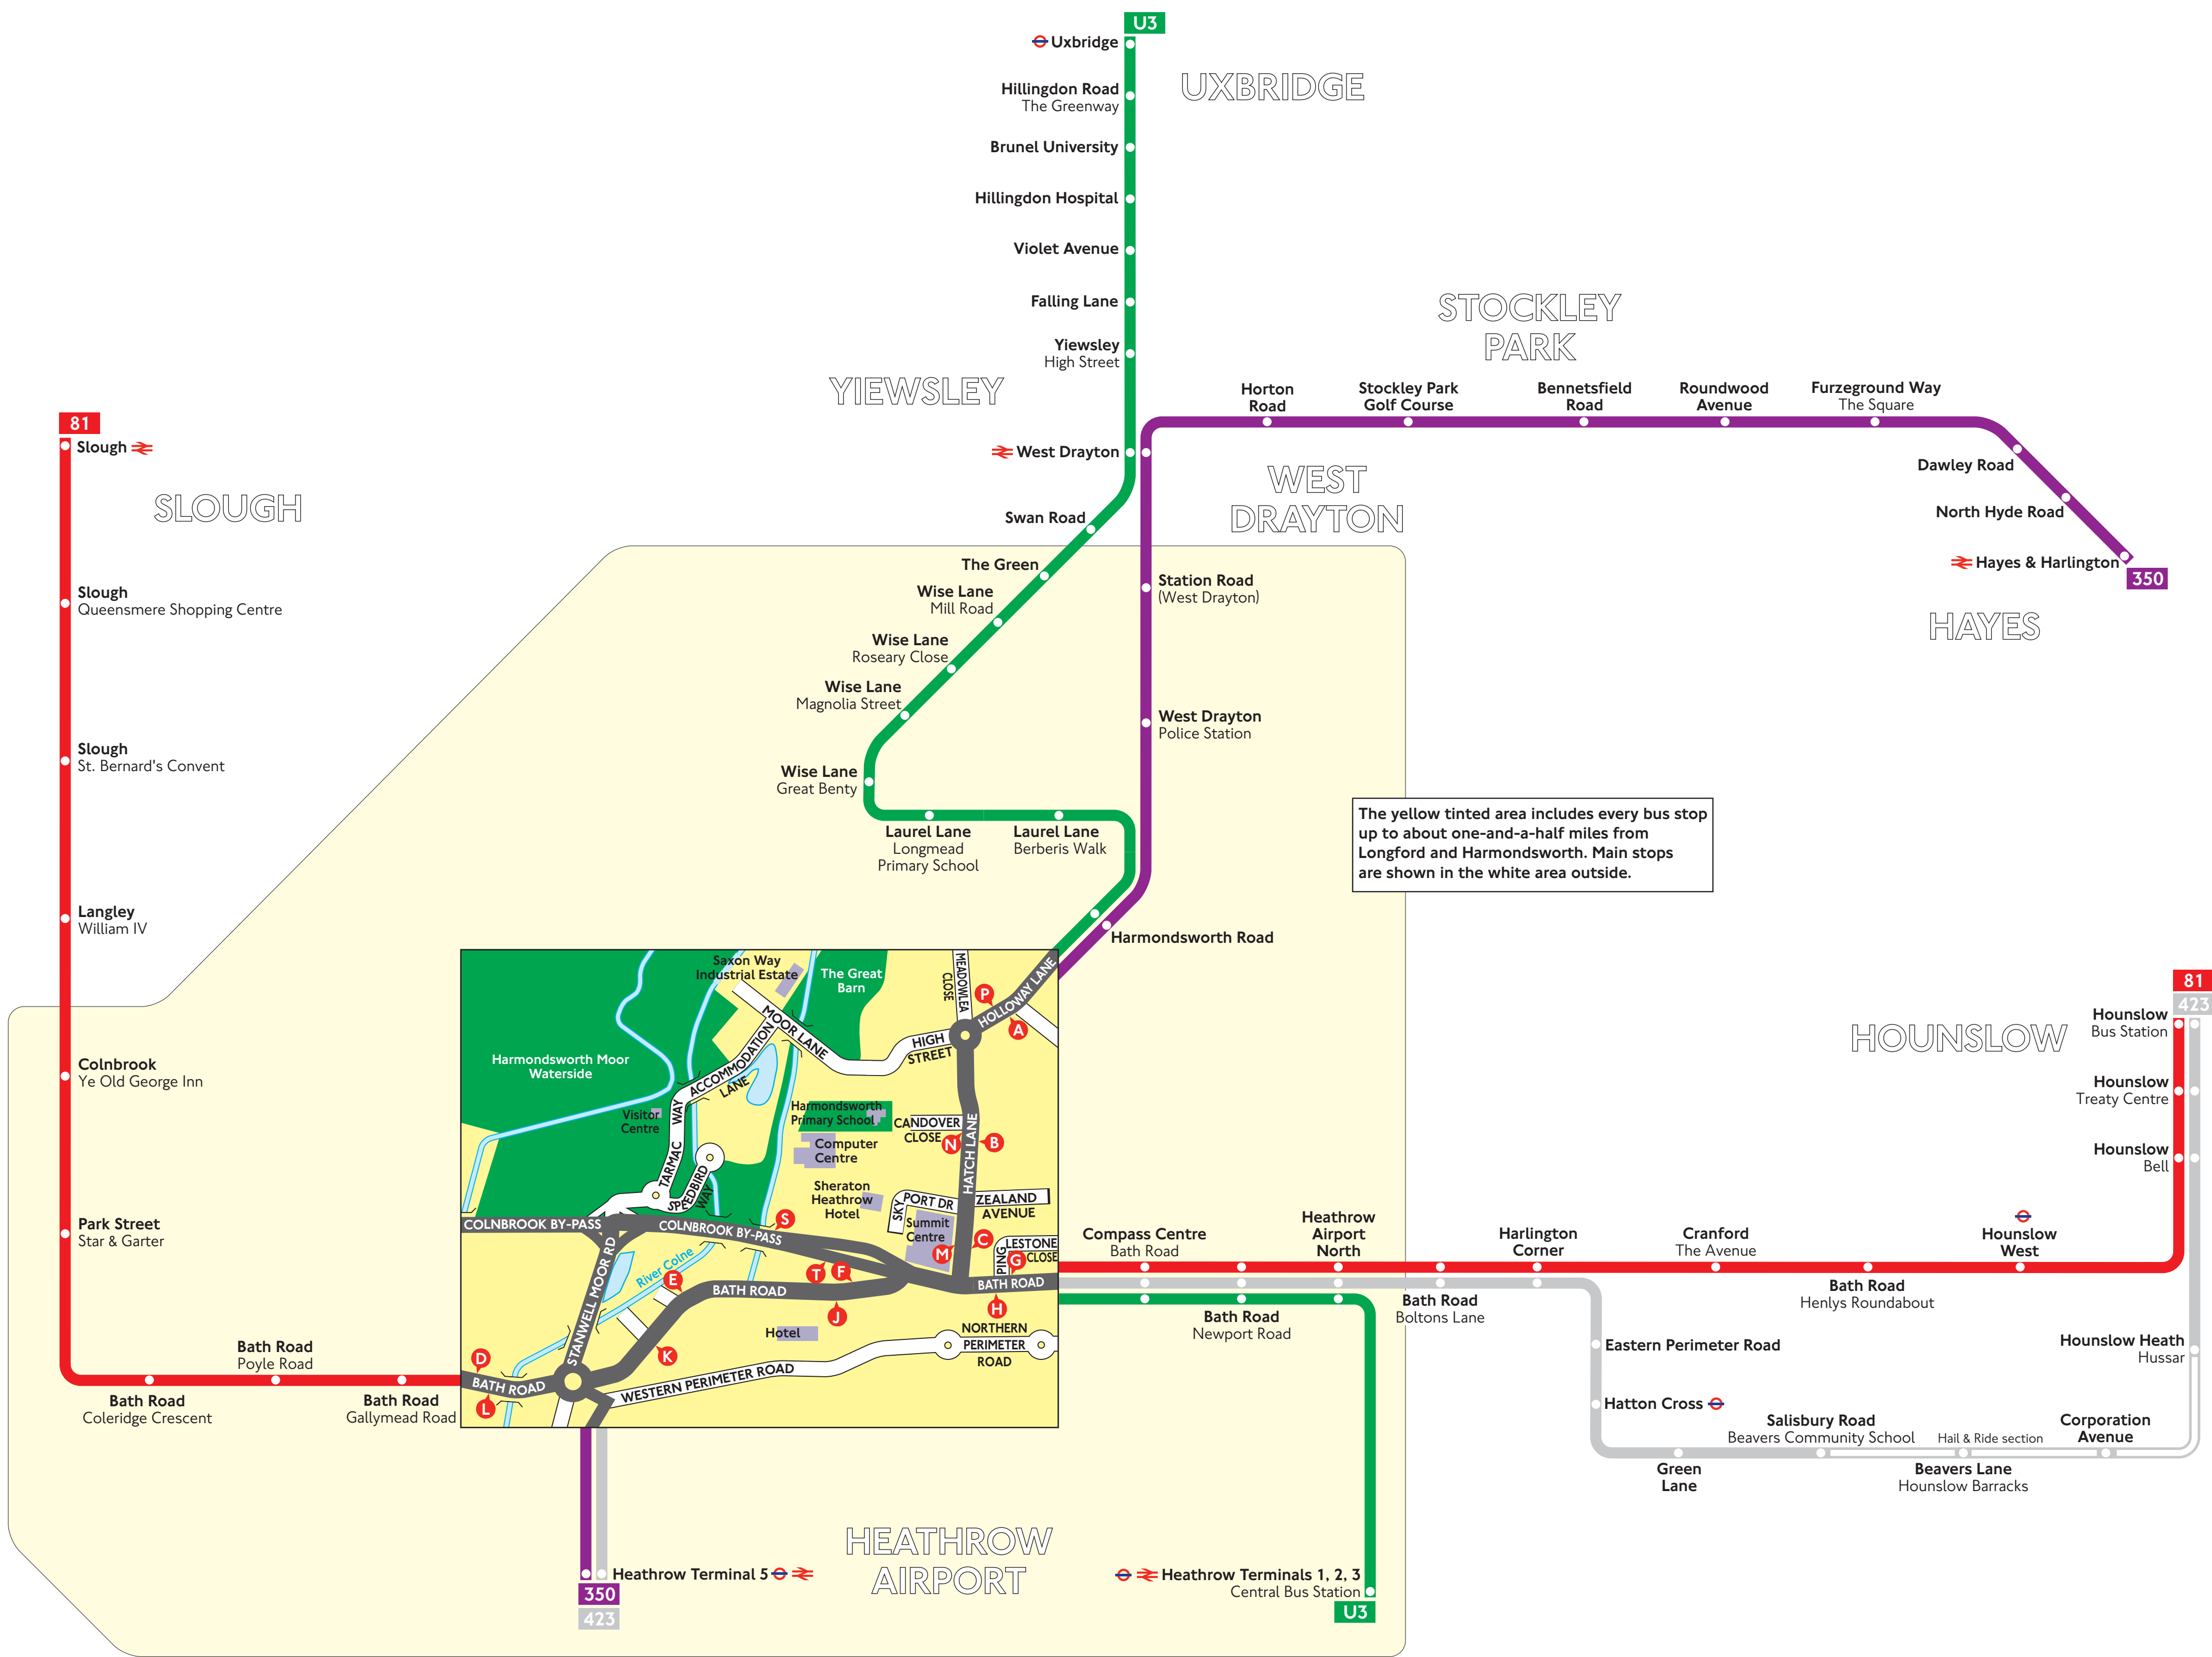

Buses from Longford and Harmondsworth

The yellow tinted area includes every bus stop up to about one-and-a-half miles from Longford and Harmondsworth. Main stops are shown in the white area outside.

- Key**
- Connections with Underground
 - Connections with National Rail
 - Mondays to Saturdays except evenings

Red discs show the bus stop you need for your chosen bus service. The disc appears on the top of the bus stop in the street (see map of town centre in centre of diagram).

Route finder

Day buses

Bus route	Towards	Bus stops
81	Hounslow	D E F G
	Slough	H J K L
350	Hayes	M N P S
	Heathrow Terminal 5	A B C T
423	Heathrow Terminal 5	H J K
	Hounslow	E F G
U3	Heathrow Terminals 1, 2, 3	A B C G
	Uxbridge	H M N P

Other buses

Bus route	Towards	Bus stops
60/61	Eton Wick	L
75	Heathrow Terminal 5	D
	Heathrow Terminals 1, 2, 3	S G
76	Maldenhead	H T
	Cippenham	H T
	Heathrow Terminals 1, 2, 3	S G

Destination finder

Destination	Bus routes	Bus stops
B		
Bath Road Boltons Lane	81	D E F G
	423	E F G
Bath Road Coleridge Crescent Gallymead Road and Poyle Road	81	H J K L
Bath Road Henlys Roundabout	81	D E F G
Bath Road Newport Road	81	H J K L
	423	E F G
	U3	A B C G
Beavers Lane Hounslow Barracks	423	E F G
Bennettsfield Road	350	M N P S
Brunel University	U3	H M N P
C		
Colnbrook Ye Old George Inn	81	H J K L
Compass Centre Bath Road	81	D E F G
	423	E F G
	U3	A B C G
Corporation Avenue	423	E F G
Cranford The Avenue	81	D E F G
D		
Dawley Road	350	M N P S
E		
Eastern Perimeter Road	423	E F G
F		
Falling Lane	U3	H M N P
Furzground Way The Square	350	M N P S