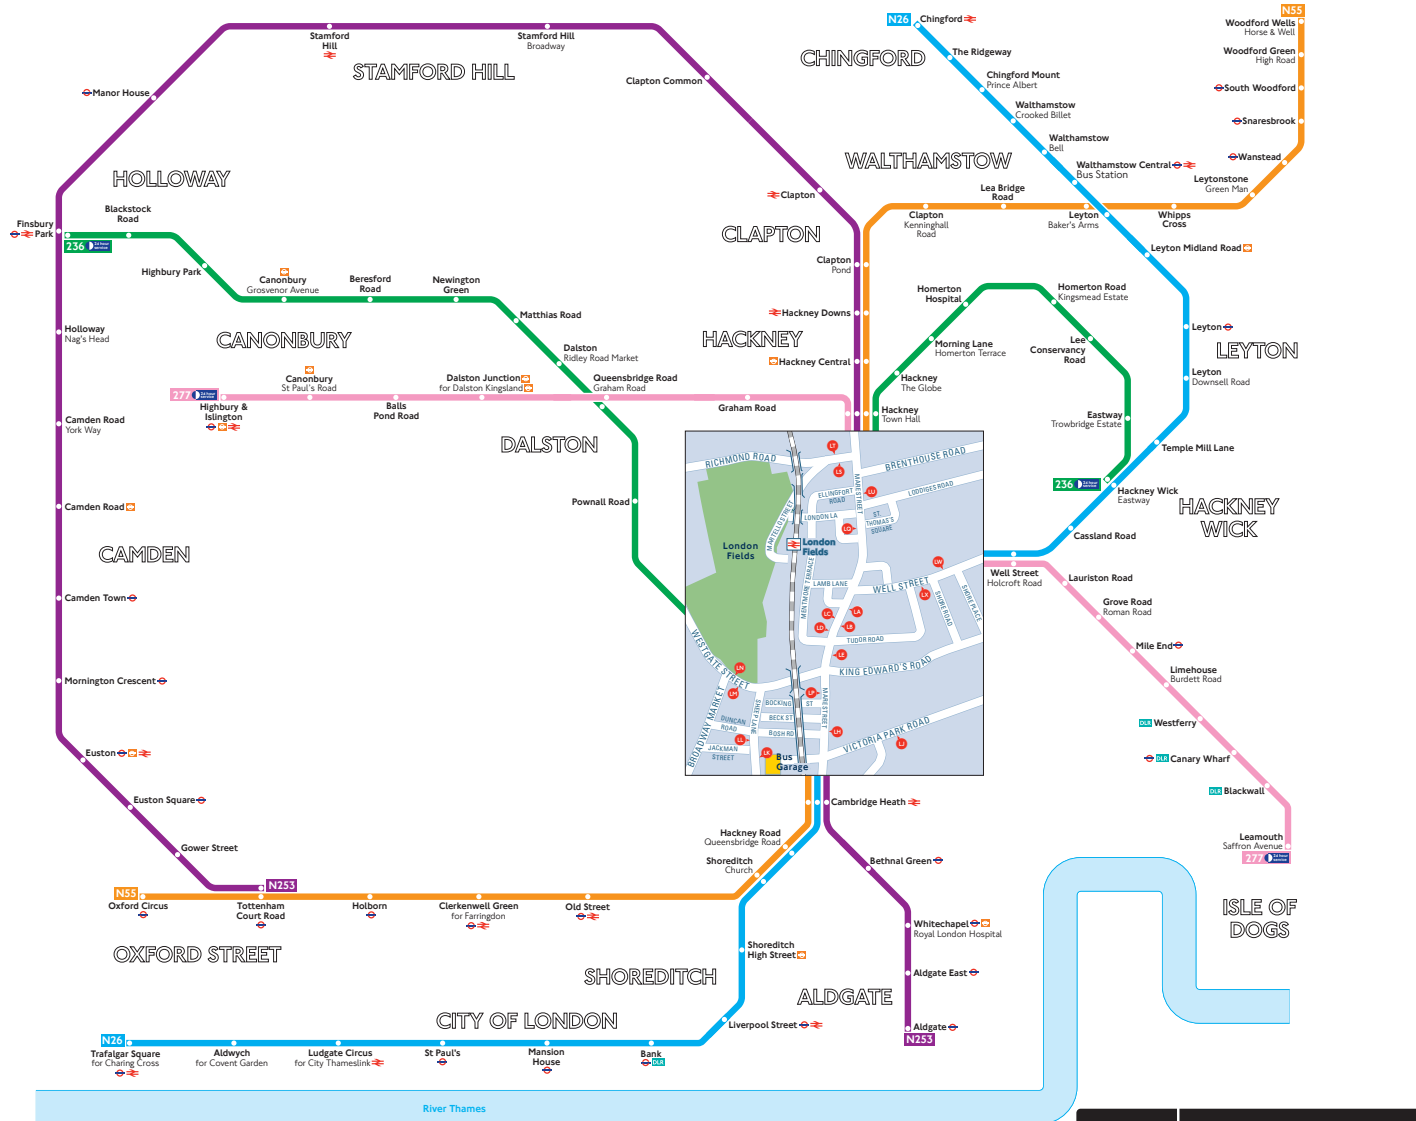

Night buses from London Fields

Route finder

Night buses including 24-hour services

Bus route	Towards	Bus stops
236	Finsbury Park	LB LM LU
	Hackney Wick	LC LN LO
277	Highbury & Islington	LO LX
	Leamouth	LD LW
N26	Chingford	LD LP LW
	Trafalgar Square	LA LB LH LX
N55	Oxford Circus	LA LB LH LU
	Woodford Wells	LC LP LO
N253	Aldgate	LB LE LH LU
	Tottenham Court Road	LC LP LO

Day buses

For day bus information, please see separate poster