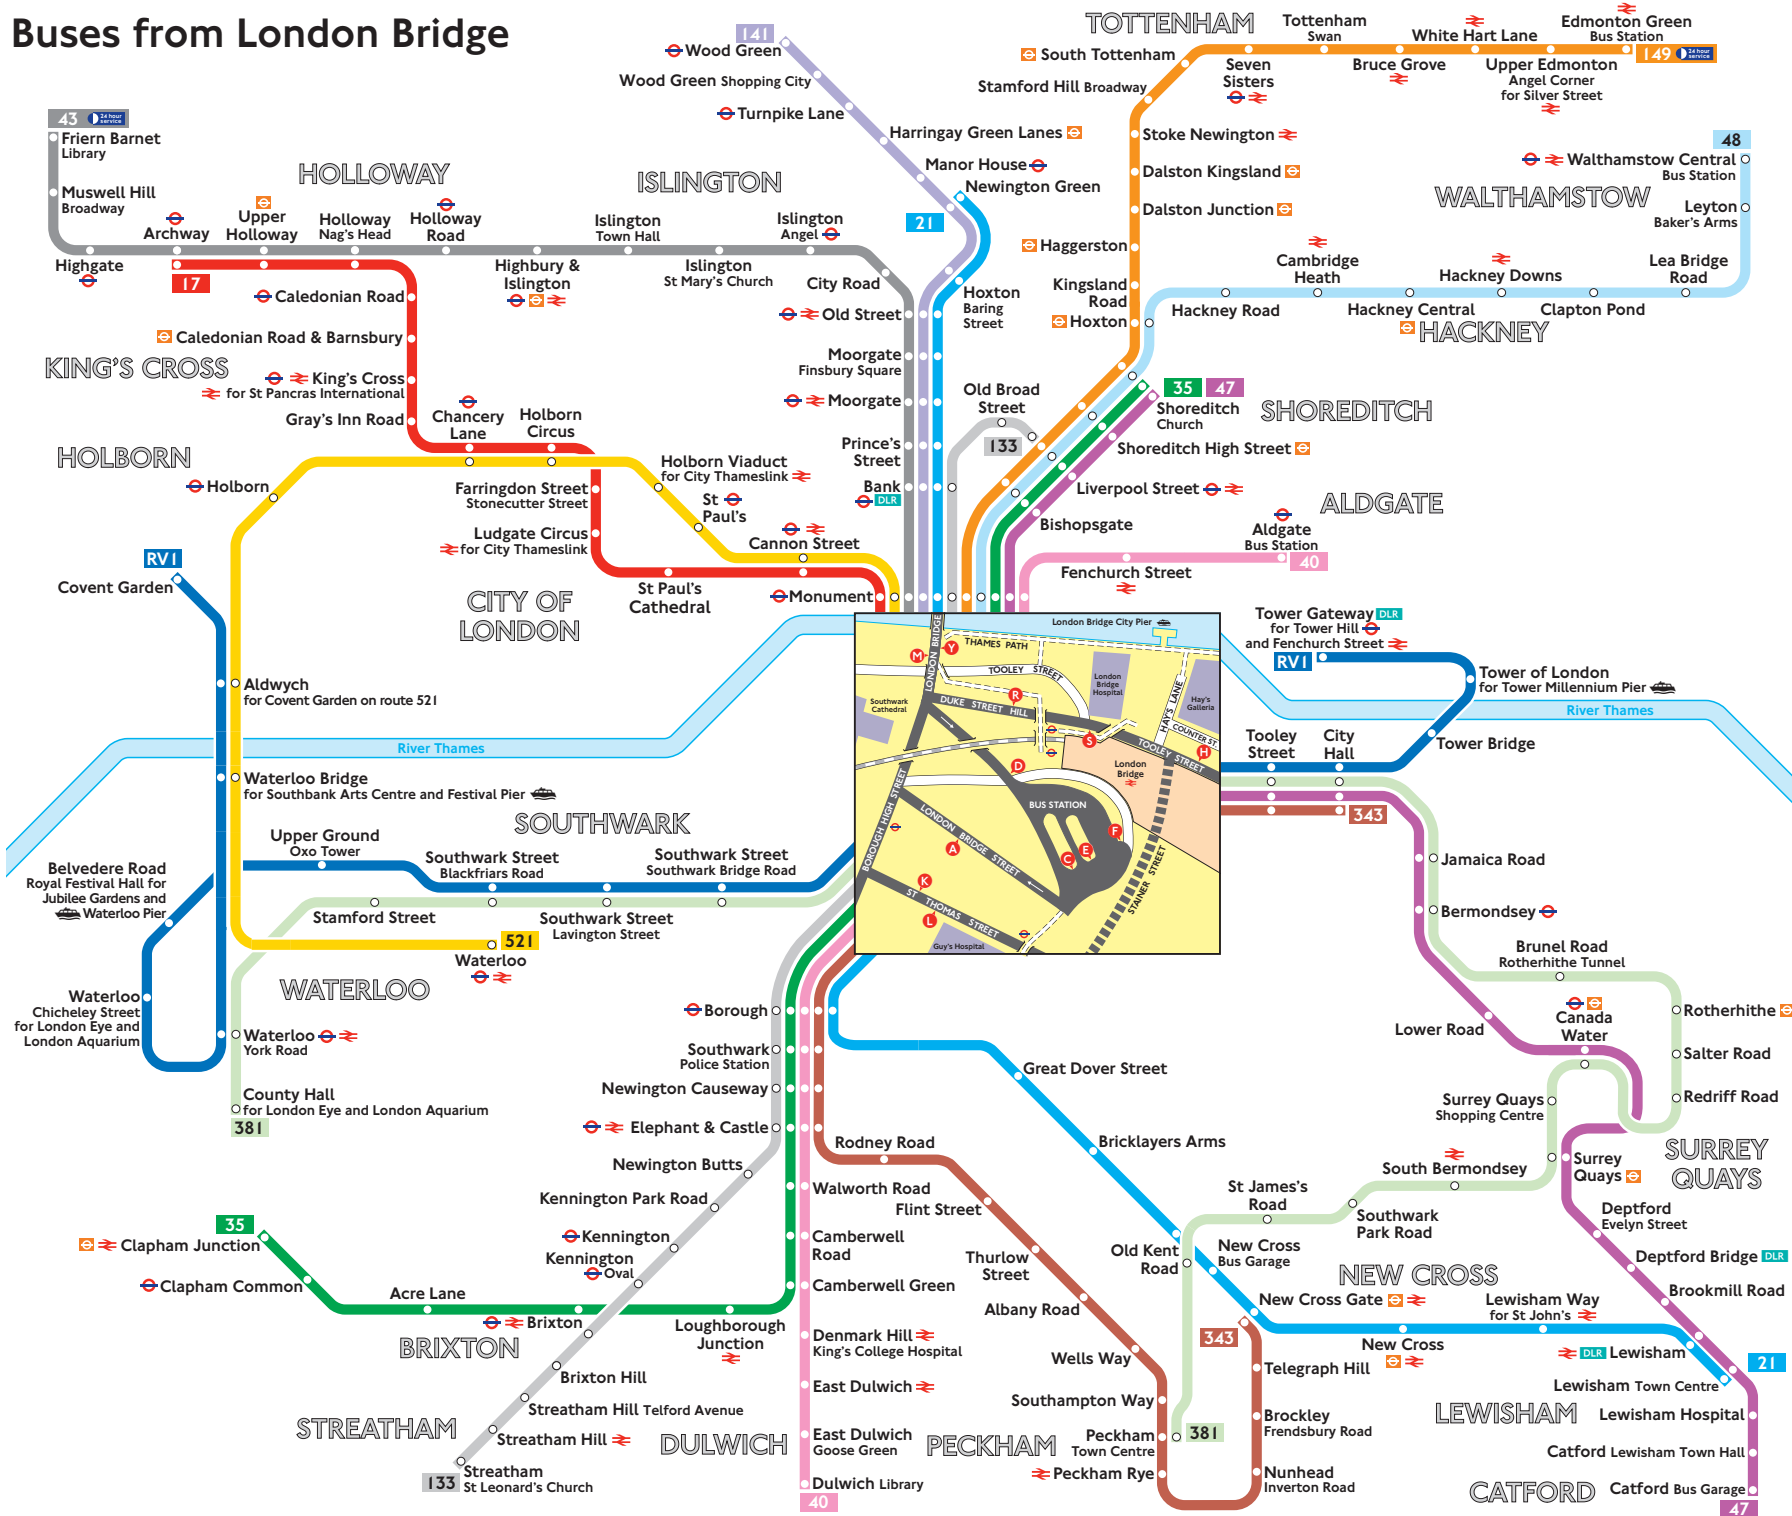

# Buses from London Bridge

## Route finder

### Day buses including 24-hour services

Bus route	Towards	Bus stops
17	Archway	A, M
21	Lewisham Newington Green	Y M
35	Clapham Junction Shoreditch	Y M
40	Aldgate Dulwich	M Y
43	Friern Barnet	C, M
47	Catford Shoreditch	H, R, Y M, S
48	Walthamstow	F, M
133	Liverpool Street Streatham	M Y
141	Wood Green	C, M
149	Edmonton Green	F, M
343	City Hall New Cross Gate	H, R S
381	County Hall Peckham	S H, K
521	Waterloo	E
RV1	Covent Garden Tower Gateway	S H, R

### Night buses

Bus route	Towards	Bus stops
N21	Bexleyheath Trafalgar Square	E, Y M
N35	Clapham Junction Tottenham Court Road	Y M
N47	St Mary Cray Trafalgar Square	H, R, Y M, S
N133	Liverpool Street Mitcham	M Y
N343	New Cross Gate Trafalgar Square	A E
N381	Peckham Trafalgar Square	H, K S