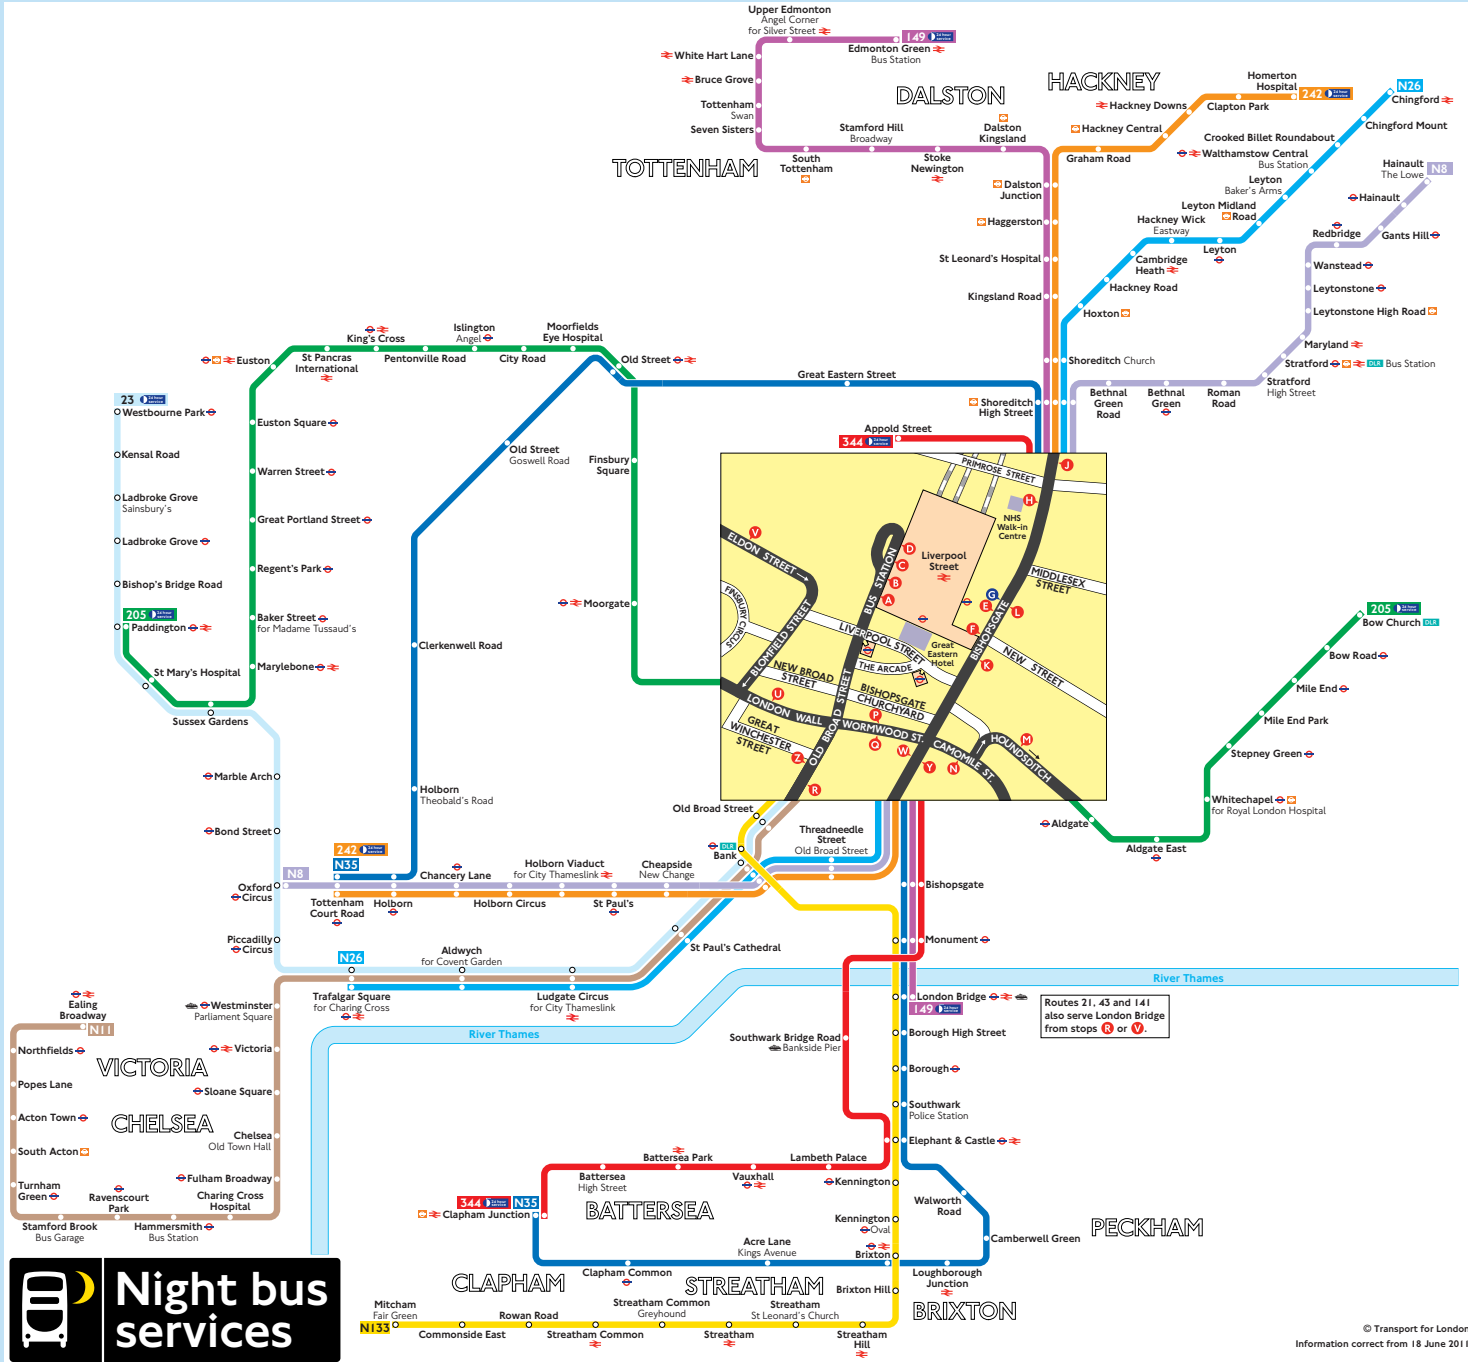

Night buses from Liverpool Street

Key

- Connections with London Underground
- Connections with London Overground
- Connections with National Rail
- Connections with Docklands Light Railway
- Connections with river boats

A Red discs show the bus stop you need for your chosen bus service. The disc appears on the top of the bus stop in the street (see map of town centre in centre of diagram).

Route finder

Night buses including 24-hour services

Bus route	Towards	Bus stops
23	Westbourne Park	B R
149	Edmonton Green	E H W
	London Bridge	J K Y
205	Bow Church	M P U V
	Paddington	N O
242	Homerton Hospital	E H W
	Tottenham Court Road	J L Y
344	Appold Street	E H W
	Clapham Junction	J K Y
N8	Hainault	F H W
	Oxford Circus	J L Y
N11	Ealing Broadway	B R
N26	Chingford	F H W
	Trafalgar Square	J L Y
N35	Clapham Junction	J K Y
	Tottenham Court Road	F H W
N133	Mitcham	D R