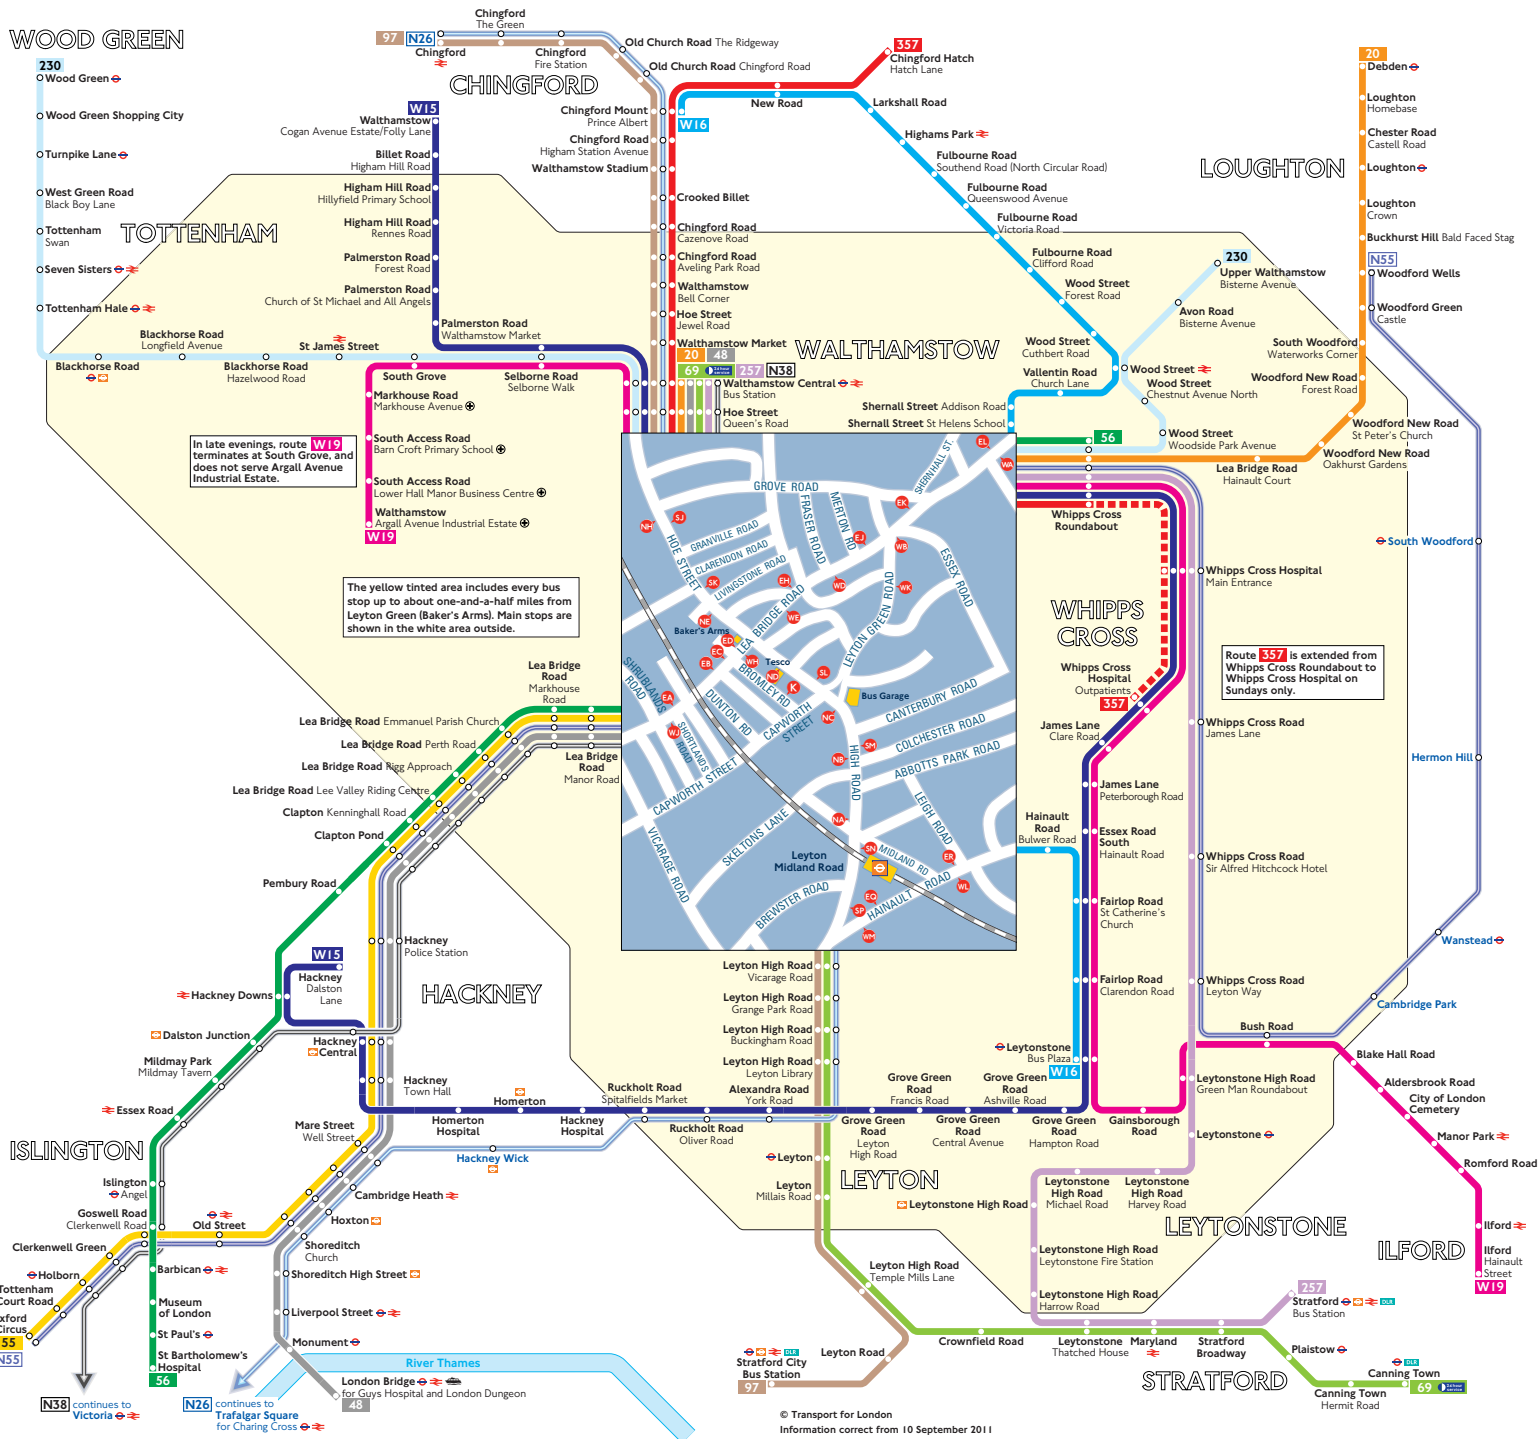

Buses from Leyton Green (Baker's Arms)

Key

1. **20** Day buses in black
   - **N26** Night buses in blue
   - Connections with London Underground
   - Connections with London Overground
   - Connections with National Rail
   - Connections with Docklands Light Railway
   - Connections with river boats
   - Sundays only
   - Not late evenings
2. Red discs show the bus stop you need for your chosen bus service. The disc appears on the top of the bus stop in the street (see map of town centre in centre of diagram).

Route finder

Day buses including 24-hour services

Bus route	Towards	Bus stops
20	Debben	EH EH EH EH EH EH
	Walthamstow Central	ND NB NR WA WB WK
48	London Bridge	SA SB SW WU
	Walthamstow Central	EA EG NE NH
55	Oxford Circus	WA WB WB WB WB WB
56	St. Bartholomews Hospital	EA EG EH ES EL
	Whipps Cross	SA SB SC SD SE SF
69	Canning Town	NA NB NR NE NF
	Walthamstow Central	EA EG EH ES EL
97	Chingford	NA NB NR NE NF
	Stratford City Bus Station	SA SB SC SD SE SF
230	Upper Walthamstow	EH EH EH EH EH EH
	Wood Green	ND NB NR WA WB WK
257	Stratford	EH EH EH EH EH EH
	Walthamstow Central	EA EG EH ES EL
357	Chingford Hatch	ND NB NR WA WB WK
	Whipps Cross	EH EH EH EH EH EH
W15	Hackney	EH EH EH EH EH EH
	Walthamstow Cogan Avenue Est.	ND NB NR WA WB WK
W16	Chingford Mount	EH EH EH EH EH EH
	Leytonstone	ND NB NR WA WB WK
W19	Ilford	EH EH EH EH EH EH
	Walthamstow Argall Avenue Industrial Estate	ND NB NR WA WB WK

Night buses

Bus route	Towards	Bus stops
N26	Chingford	NA NB NR NE NF
	Trafalgar Square	SA SB SW WU
N38	Victoria	SA SB SW WU
	Walthamstow	EA EG NE NH
N55	Oxford Circus	WA WB WB WB WB WB
	Woodford Wells	EA EG EH ES EL