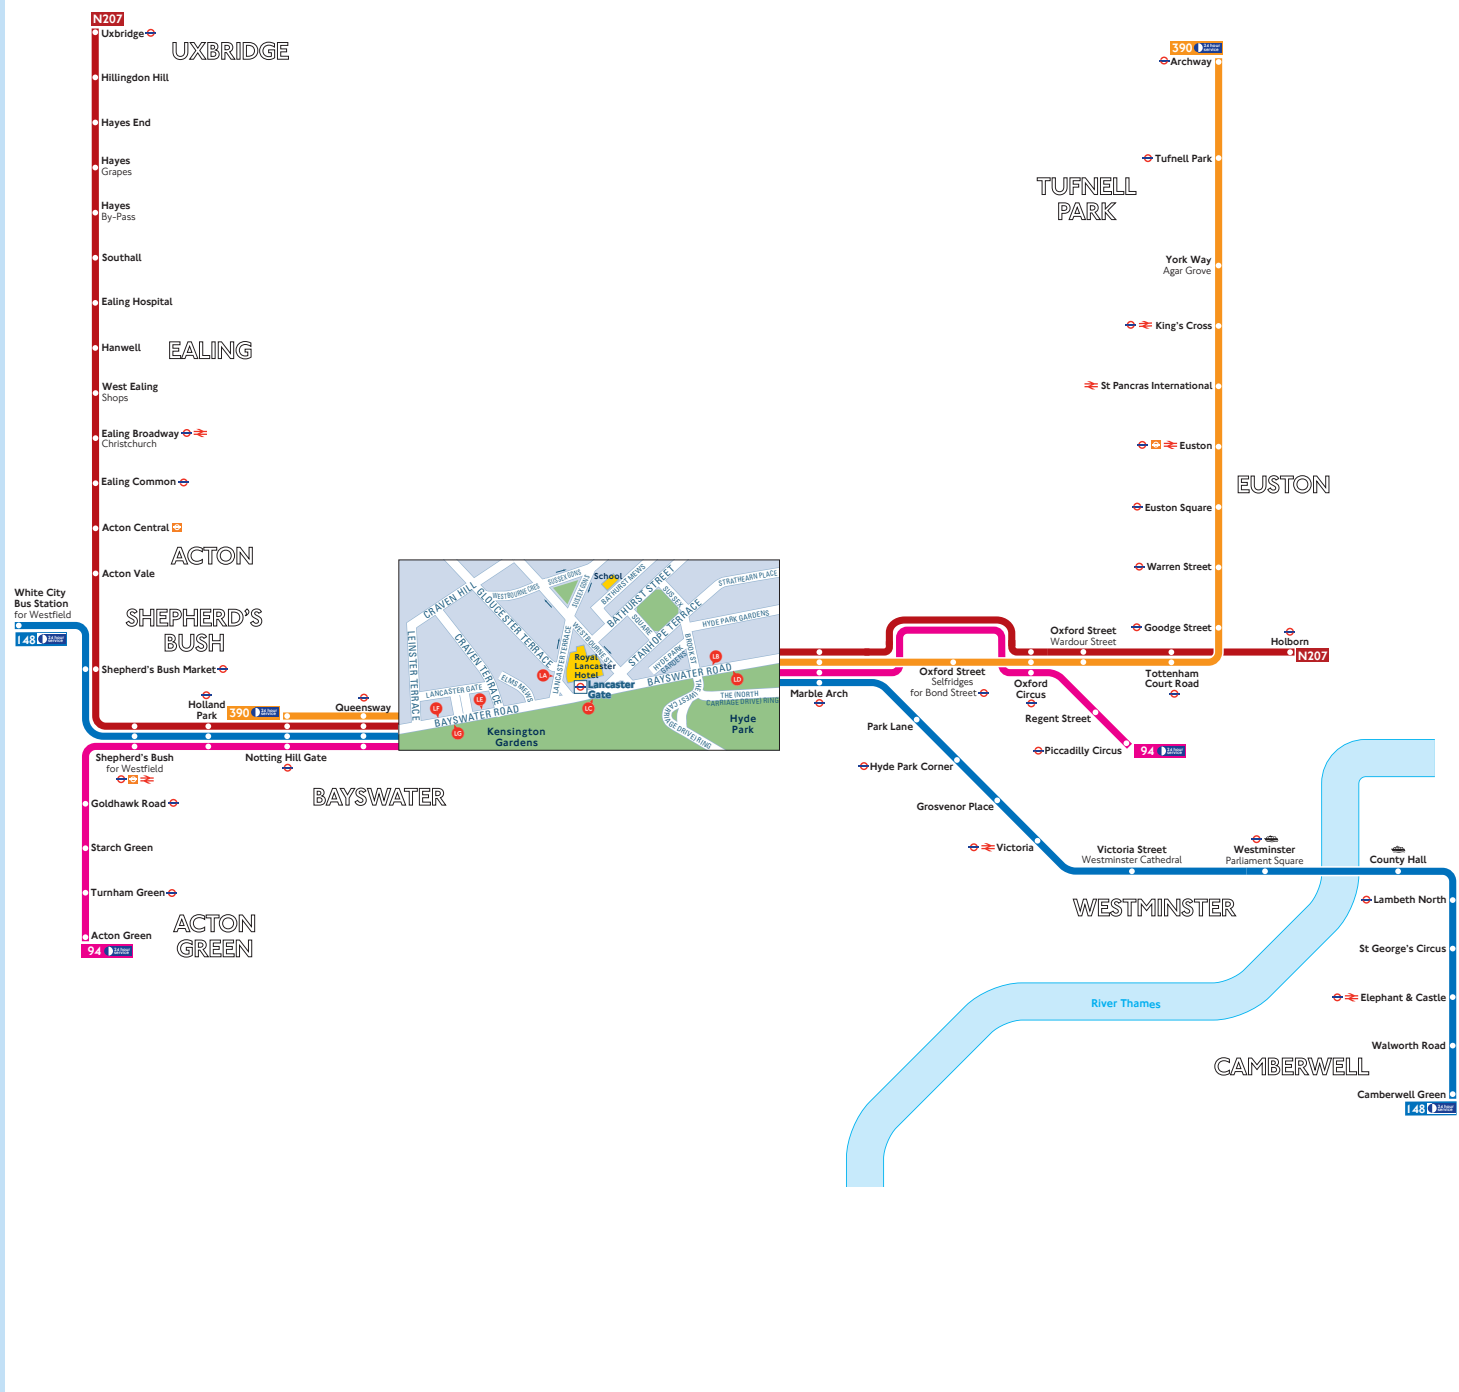

# Night buses from Lancaster Gate

## Route finder

### Night buses including 24-hour services

Bus route	Towards	Bus stops
<b>94</b>	Acton Green	LC LD LG
	Piccadilly Circus	LA LB LE LF
<b>148</b>	Camberwell Green	LA LB LE LF
	White City	LC LD LG
<b>390</b>	Archway	LA LB LE LF
	Notting Hill Gate	LC LD LG
<b>N207</b>	Holborn	LA LB LE LF
	Uxbridge	LC LD LG

### Day buses

For day bus information, please see separate poster