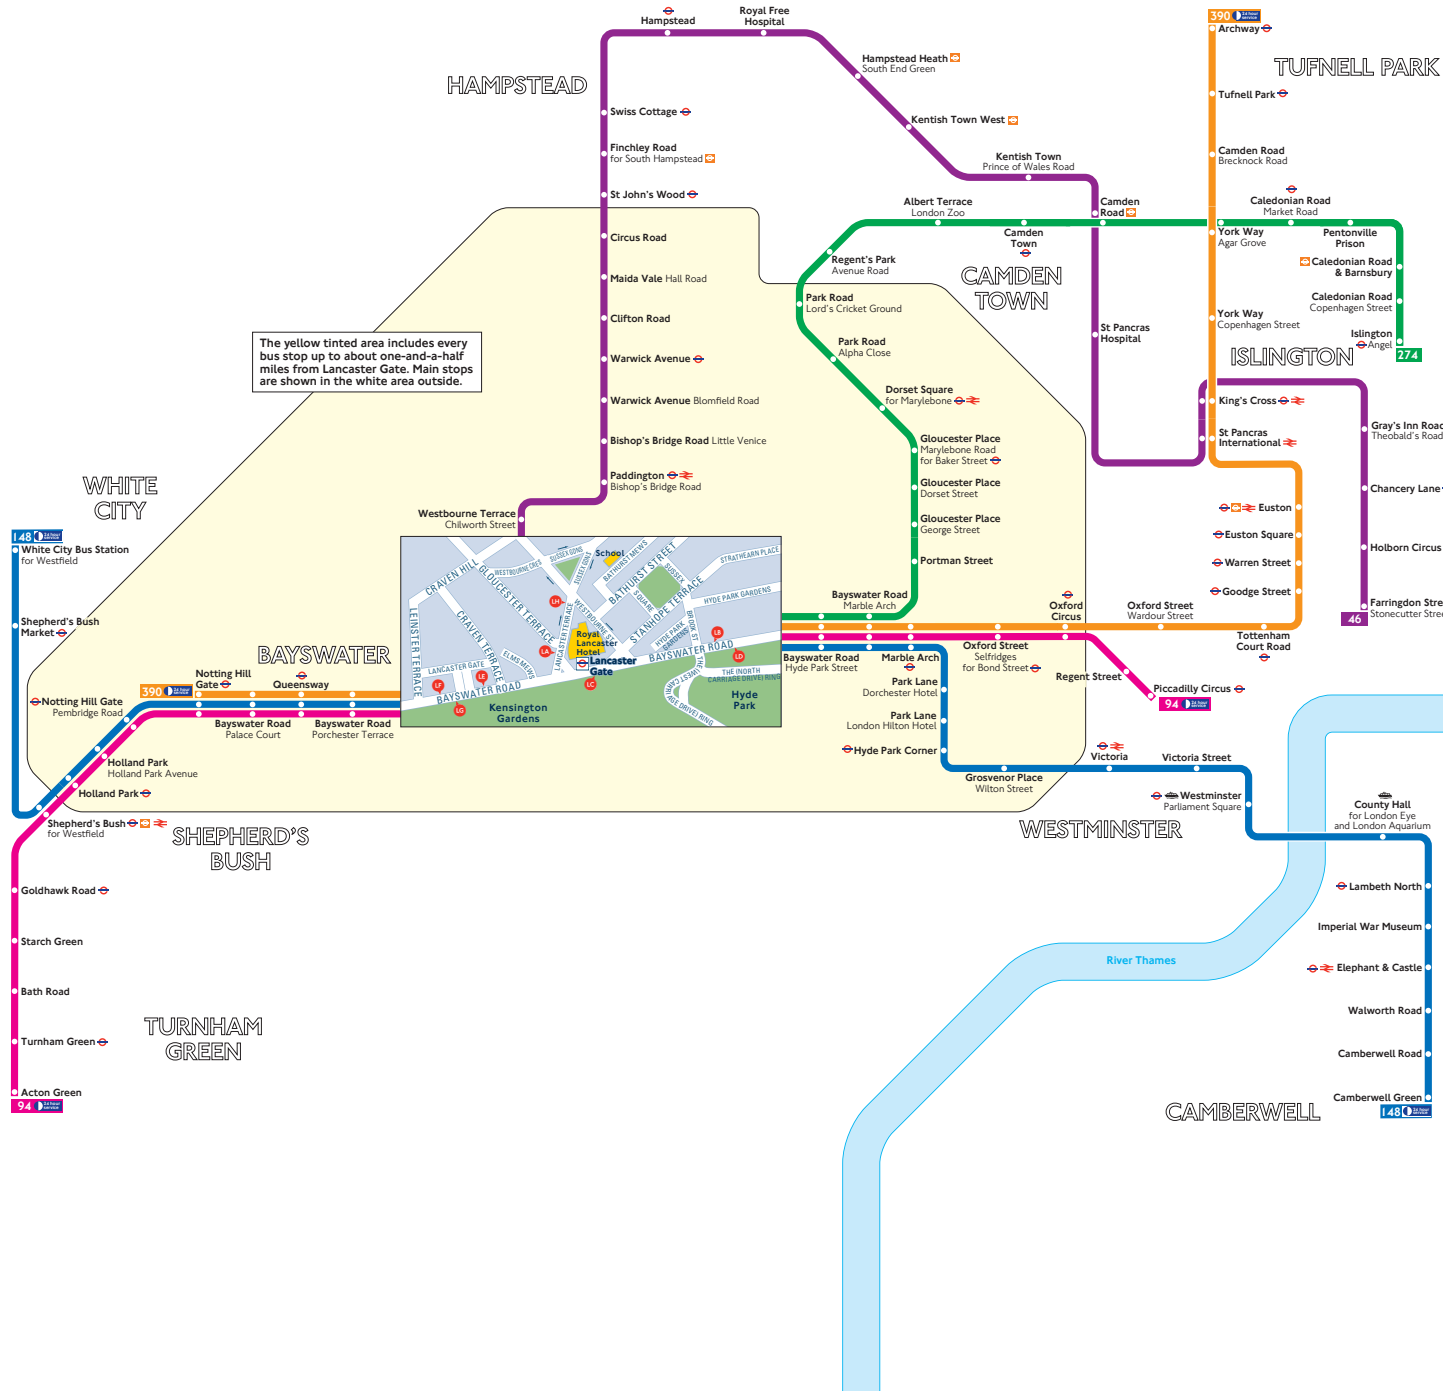

Buses from Lancaster Gate

Route finder

Day buses including 24-hour services

| Bus route | Towards | Bus stops |
|-----------|-------------------|-------------|
| 46 | Farringdon Street | 46 |
| 94 | Acton Green | LC LD LG |
| 148 | Piccadilly Circus | LA LB LE LF |
| 148 | Camberwell Green | LA LB LE LF |
| 274 | White City | LC LD LG |
| 274 | Islington | LA LB |
| 390 | Archway | LA LB LE LF |
| 390 | Notting Hill Gate | LC LD LG |

Night buses

For night bus information, please see separate poster