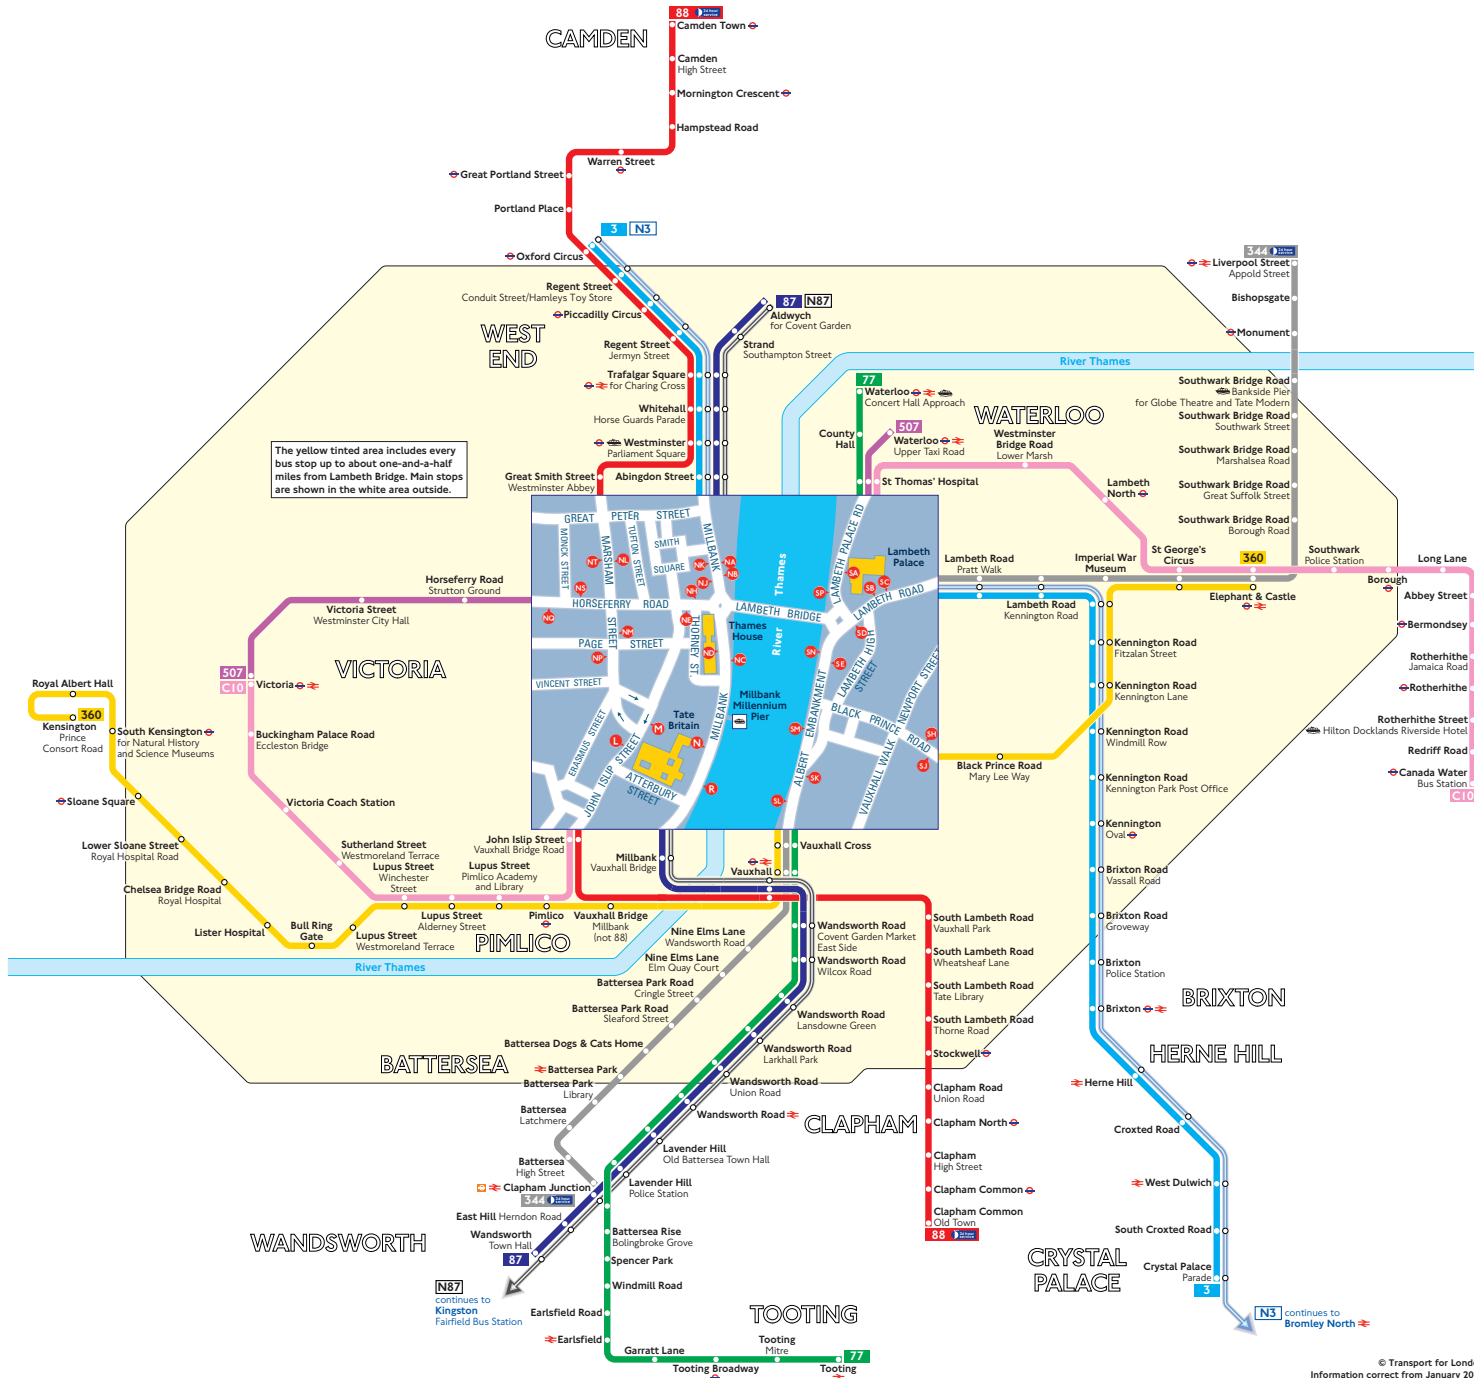

Buses from Lambeth Bridge

Key

- 3 Day buses in black
- N3 Night buses in blue
- Connections with London Underground
- Connections with National Rail
- Connections with Docklands Light Railway
- Connections with river boats
- Connections with Tramlink

Red discs show the bus stop you need for your chosen bus service. The disc appears on the top of the bus stop in the street (see map of town centre in centre of diagram).

Route finder

Day buses including 24-hour services

Bus route	Towards	Bus stops
3	Crystal Palace Oxford Circus	
77	Tooting Waterloo	
87	Aldwych Wandsworth	
88	Camden Town Clapham Common	
344	Clapham Junction Liverpool Street	
360	Elephant & Castle Kensington	
507	Victoria Waterloo	
C10	Canada Water Victoria	

Night buses

Bus route	Towards	Bus stops
N3	Bromley Oxford Circus	
N87	Aldwych Kingston	