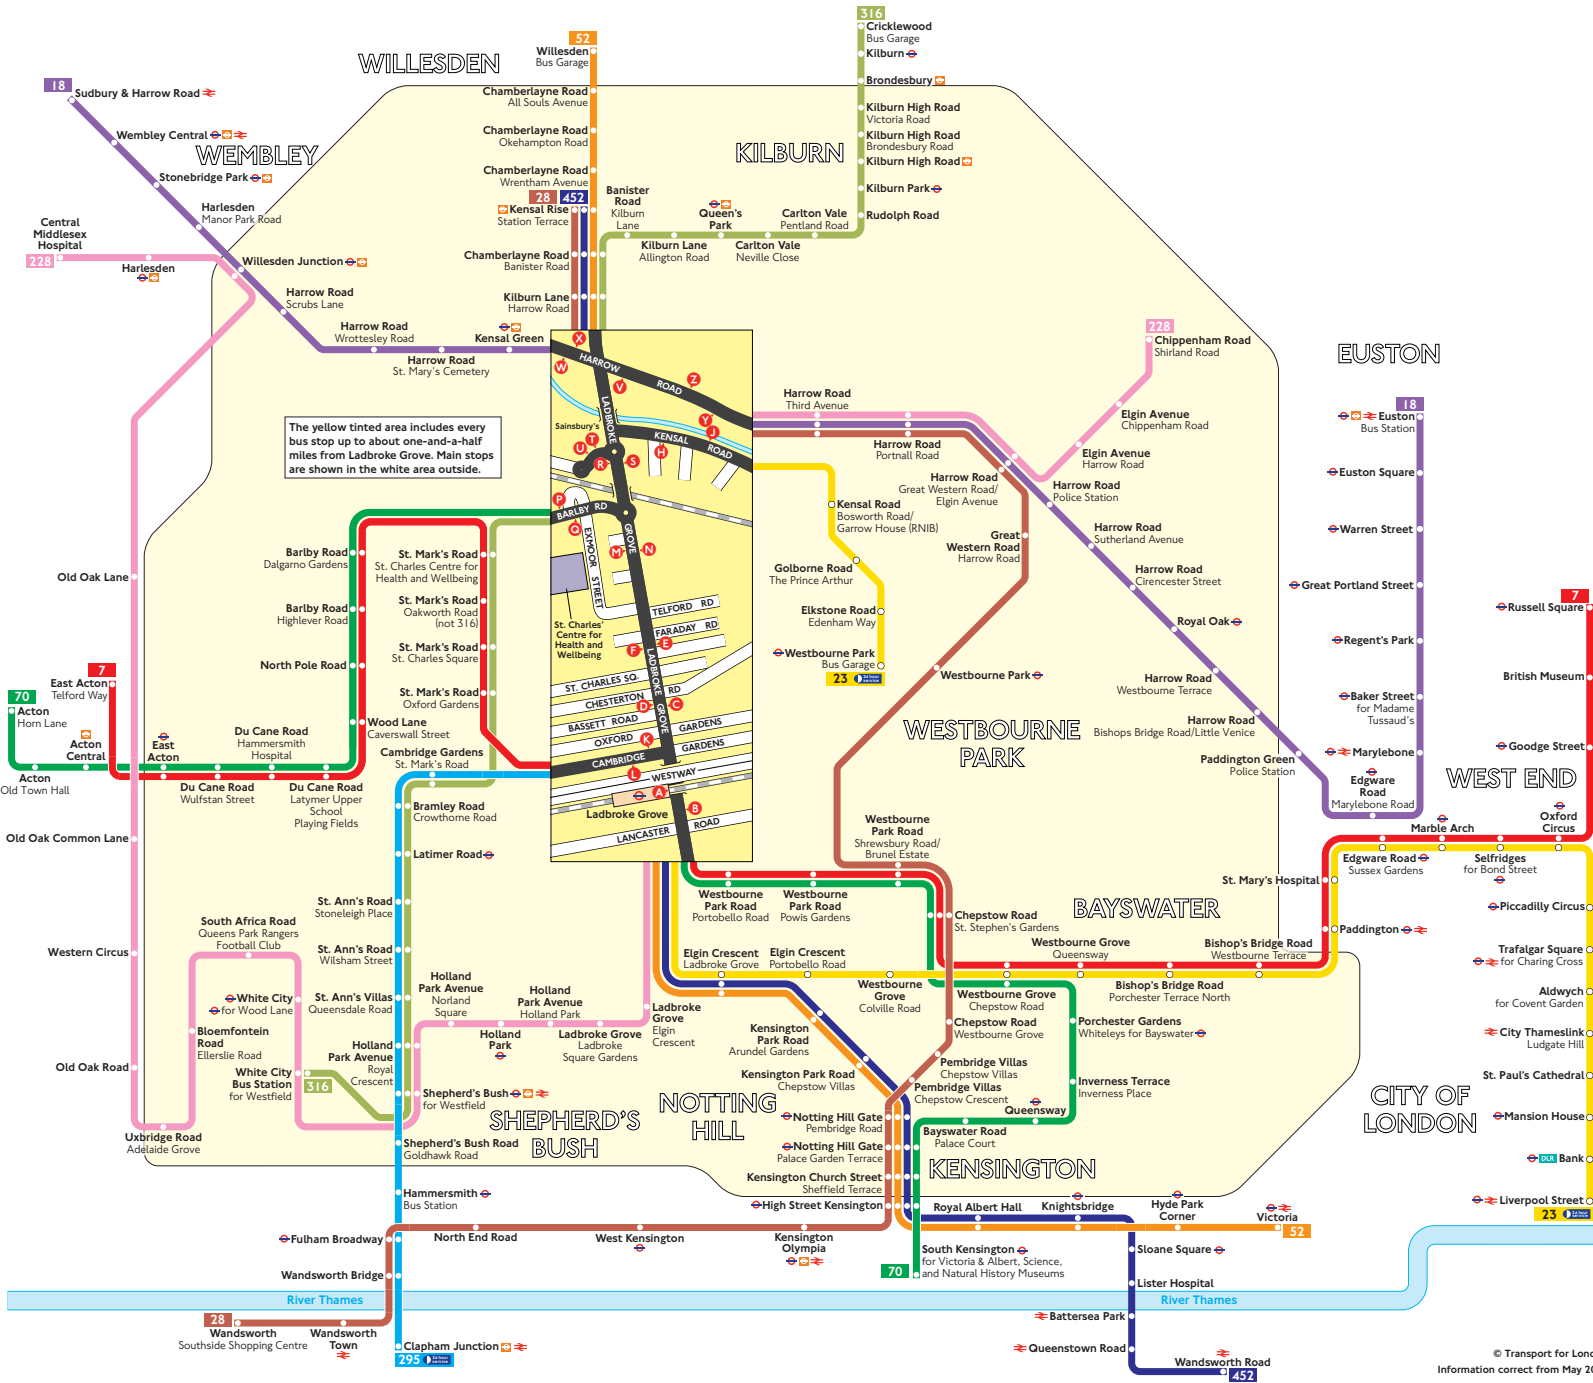

Buses from Ladbroke Grove

Key

- 7 Day buses in black
- Connections with Underground
- Connections with National Rail
- Connections with river boats
- N7 Night buses in blue
- Connections with London Overground
- DLR Connections with Docklands Light Railway

Red discs show the bus stop you need for your chosen bus service. The disc appears on the top of the bus stop in the street (see map of town centre in centre of diagram).

Route finder

Day buses including 24-hour routes

Bus route	Towards	Bus stops
7	East Acton	A L
	Russell Square	B K
18	Euston	X Z
	Sudbury	V W Y
23	Liverpool Street	B C E H N S U
	Westbourne Park	A D F J M R T
28	Kensal Rise	V Y
	Wandsworth	Z
52	Victoria	B C E N S U
	Willesden	A D F M R T
70	Acton	A D F M O R S T
	South Kensington	B C E N P R S U
228	Central Middlesex Hosp.	B C E N S U V Y
	Maida Hill	A D F M R T Z
295	Clapham Junction	C E L N S U
316	Cricklewood	P R T
	White City	O S U
452	Kensal Rise	A D F M R T
	Wandsworth Road	B C E N S U

Night buses

Bus route	Towards	Bus stops
N7	Northolt	A L
	Russell Square	B K
N18	Harrow Weald	V W Y
	Trafalgar Square	X Z
N52	Victoria	B C E N S
	Willesden	A D F M R