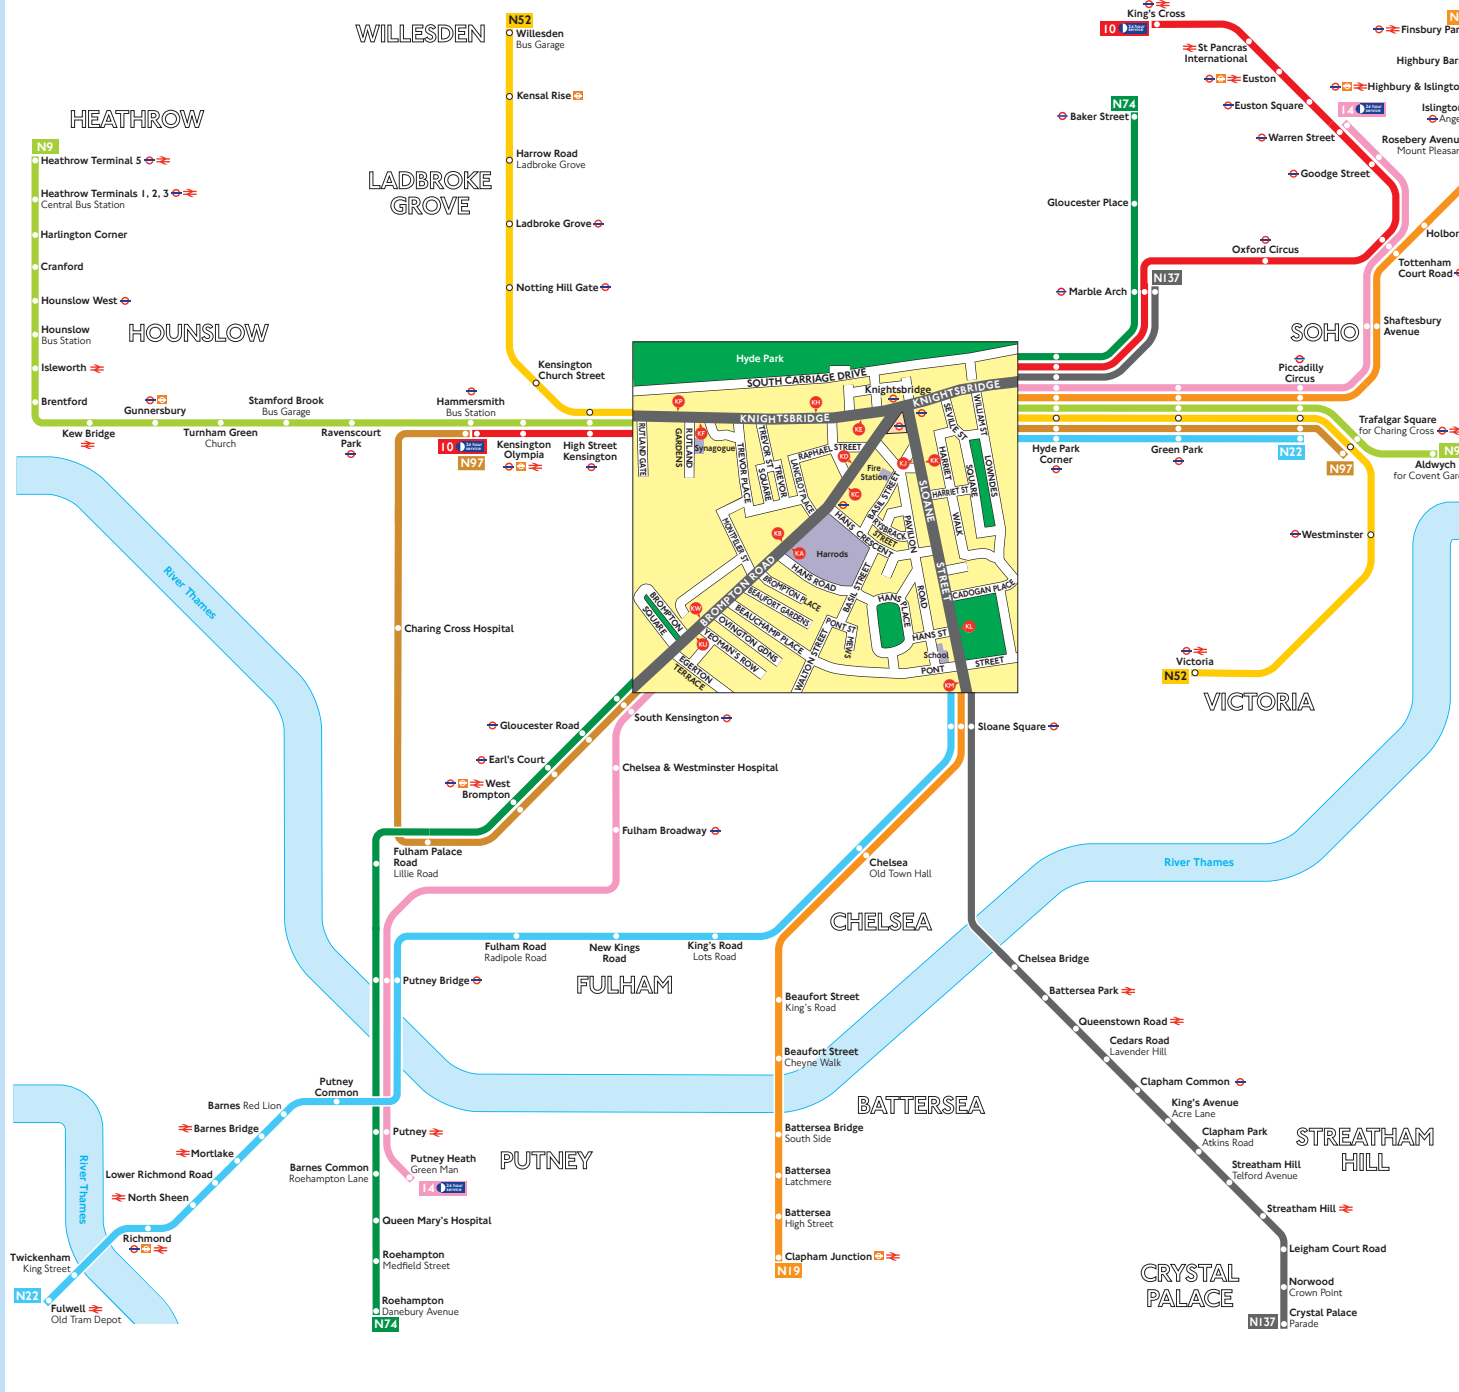

Night buses from Knightsbridge

Route finder

Night buses including 24-hour services

Bus route	Towards	Bus stops
10 <small>24 hour service</small>	Hammersmith	KE KP
	King's Cross	KH KP
	Putney Heath	KC KU
14 <small>24 hour service</small>	Warren Street	KE KD KW
	Aldwych	KH KP
N9	Heathrow Terminal 5	KE KP
	Clapham Junction	KE KL
N19	Finsbury Park	KJ KM
	Fulwell	KE KL
N22	Piccadilly Circus	KJ KM
	Victoria	KH KP
N52	Willesden	KE KP
	Baker Street	KE KD KW
N74	Roehampton	KC KU
	Hammersmith	KC KU
N97	Trafalgar Square	KE KD KW
	Crystal Palace	KK KL
N137	Marble Arch	KJ KM

Day buses

For day bus information, please see separate poster