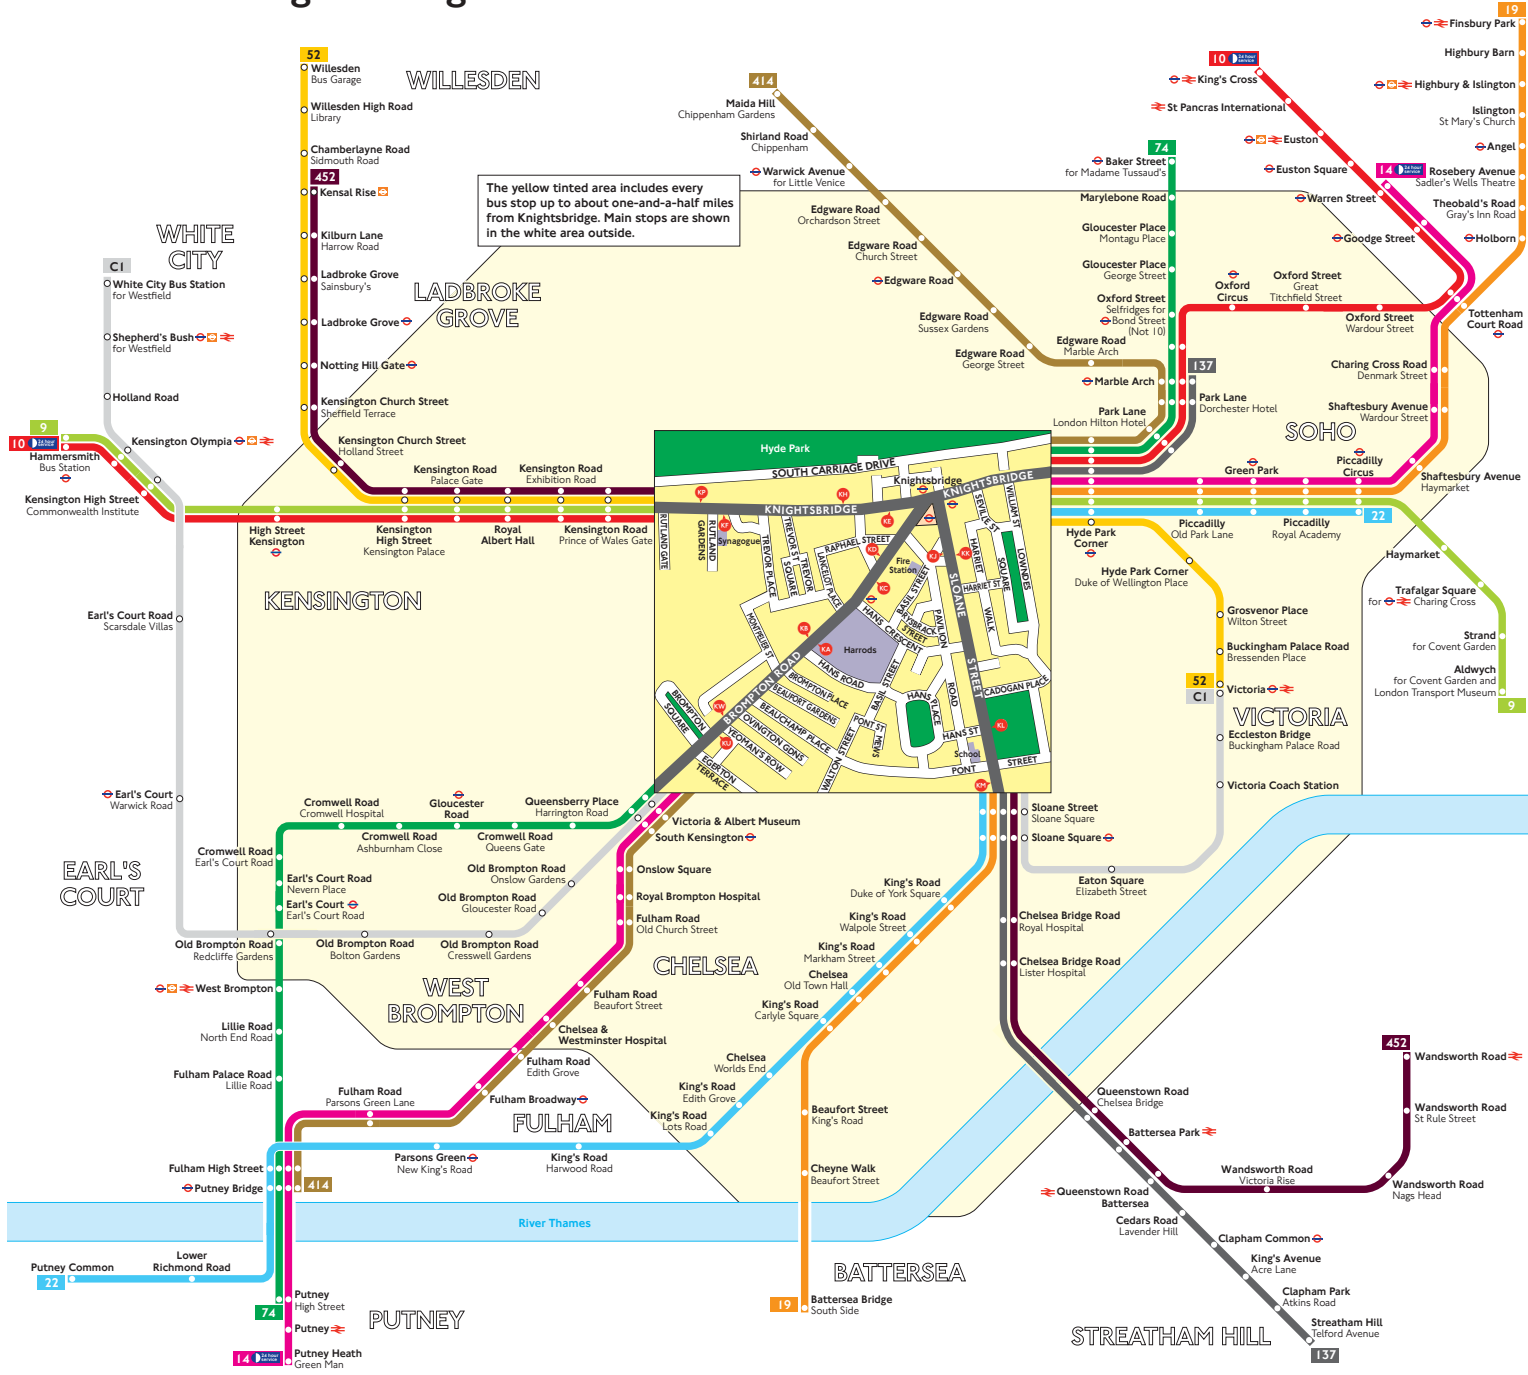

Buses from Knightsbridge

Route finder

Day buses including 24-hour routes

| Bus route | Towards | Bus stops |
|-----------|-------------------|----------------|
| 9 | Aldwych | KH KP |
| | Hammersmith | KE KF |
| 10 | Hammersmith | KE KF |
| | King's Cross | KH KP |
| 14 | Putney Heath | KC KU |
| | Warren Street | KB KB KW |
| 19 | Battersea Bridge | KK KL |
| | Finsbury Park | KJ KM |
| 22 | Piccadilly Circus | KJ KM |
| | Putney Common | KK KL |
| 52 | Victoria | KH KP |
| | Willesden | KE KF |
| 74 | Baker Street | KB KB KW |
| | Putney | KC KU |
| 137 | Oxford Circus | KJ KM |
| | Streatham Hill | KK KL |
| 414 | Maida Hill | KB KB KW |
| | Putney Bridge | KC KU |
| 452 | Kensal Rise | KE KE KF KP |
| | Wandsworth Road | KH KA KL KP |
| C1 | Victoria | KB KB KC KL KW |
| | White City | KA KC KJ KM KU |

Night buses

For night bus information, please see separate poster