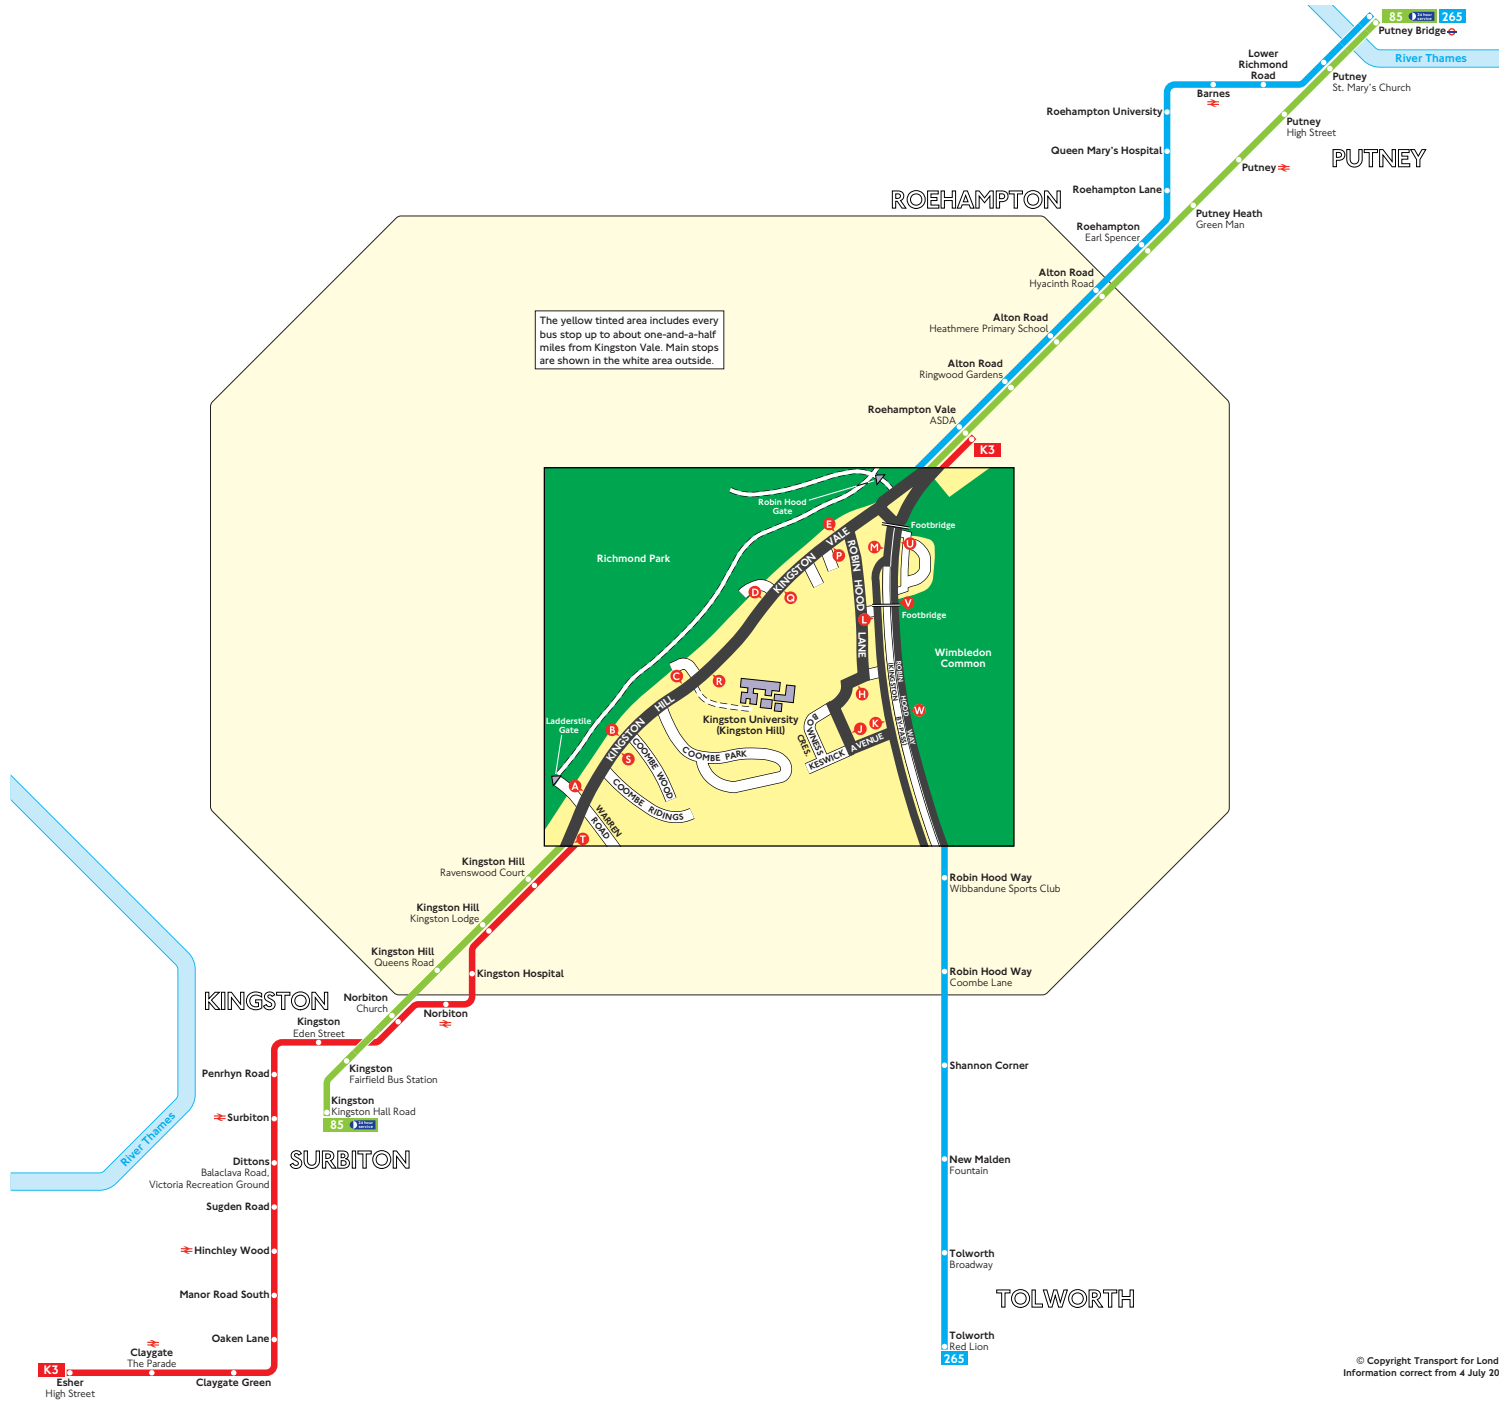

Buses from Kingston Vale

Key

- Connections with Underground
- Connections with National Rail
- Mondays to Fridays during term times only

Red discs show the bus stop you need for your chosen bus service. The disc appears on the top of the bus stop in the street (see map of town centre in centre of diagram).

Route finder

Day buses including 24-hour routes

Bus route	Towards	Bus stops
85	Kingston	P O R S T
	Putney Bridge	A B C D E
265	Putney Bridge	K L M
	Tolworth	U V W
K3	Esher	H J K L M P O R S T
	Roehampton Vale	A B C D E H J K L M

Other buses

Bus route	Towards	Bus stops
KU1	Roehampton Vale ▼	D
KU3	Seething Wells ▼	O
	Roehampton Vale ▼	D
	Seething Wells ▼	O