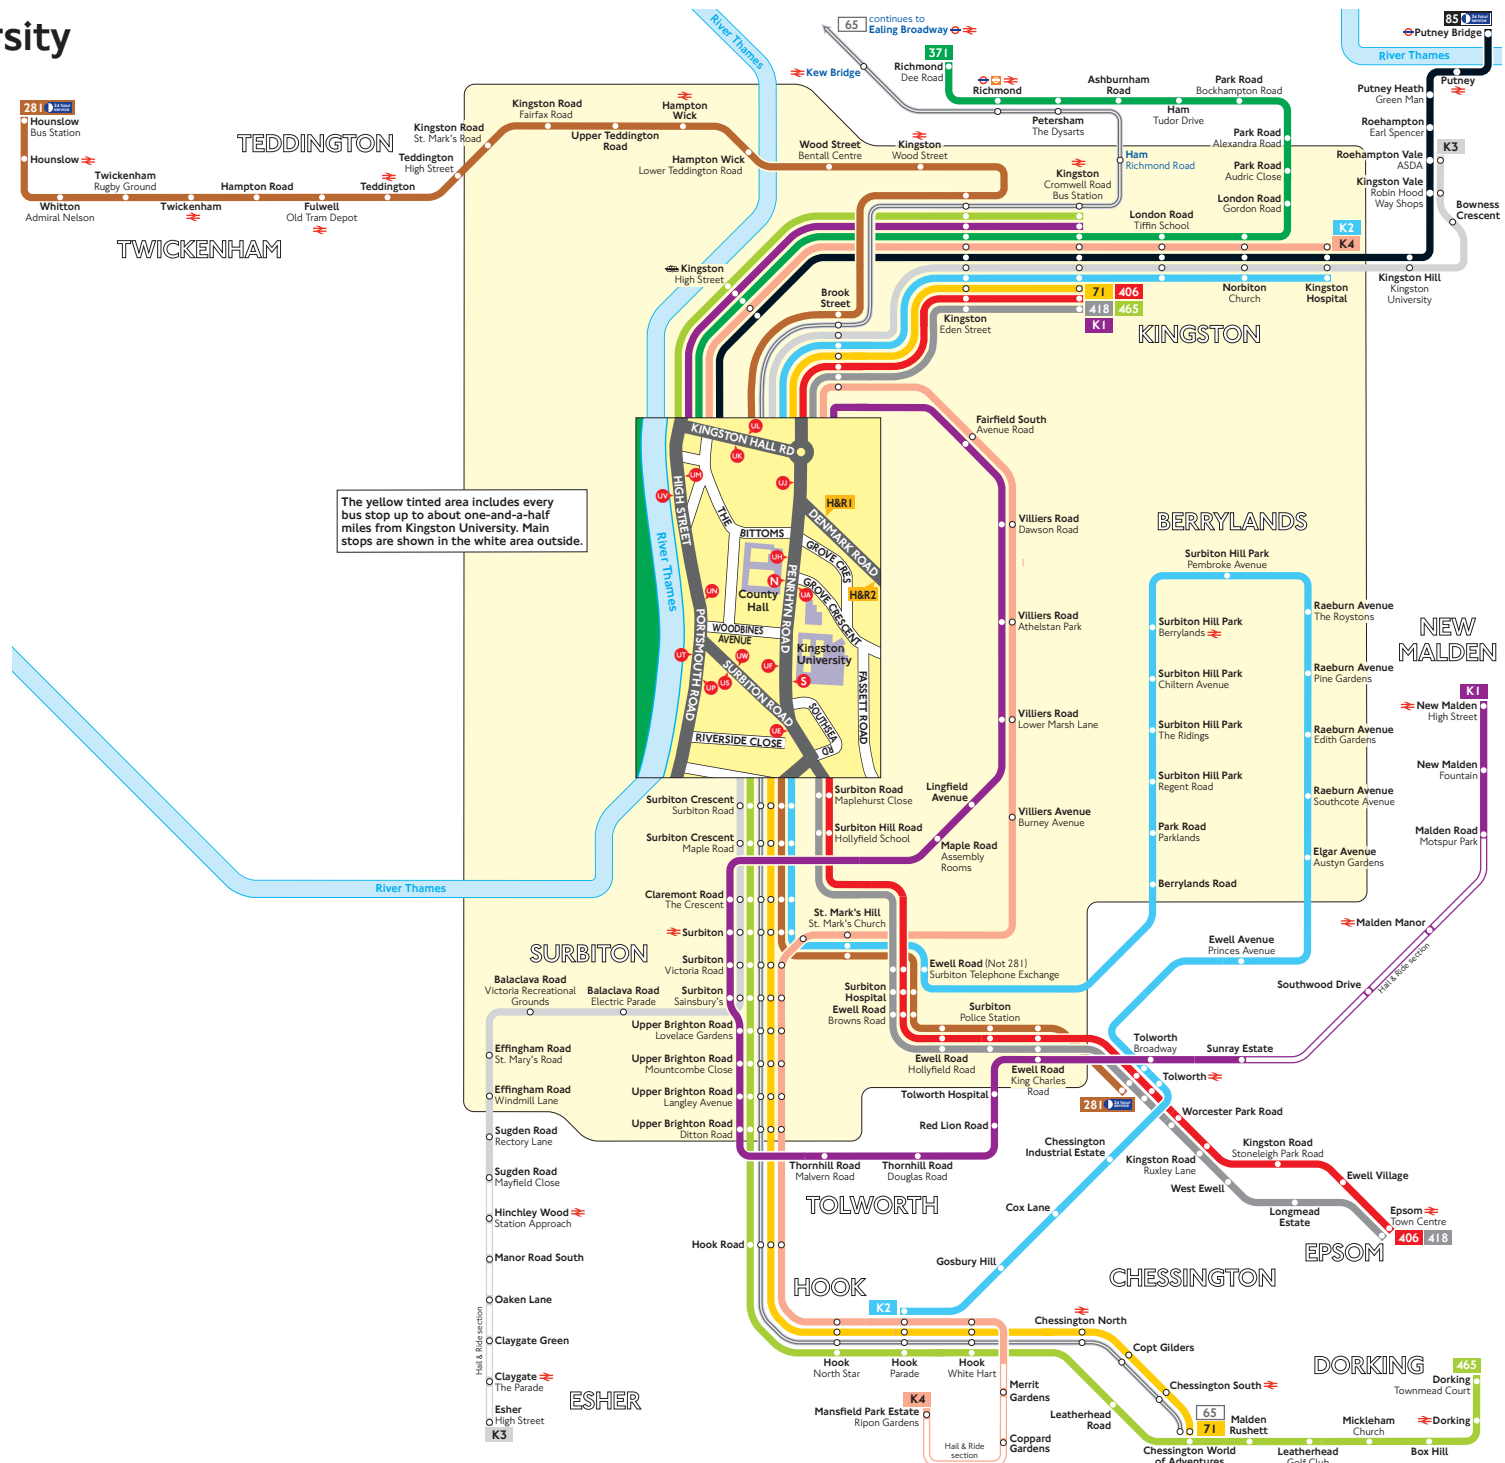

Buses from Kingston University

Route finder

Day buses including 24-hour routes

Bus route	Towards	Bus stops
71	Chessington Kingston	UK
85	Putney Bridge	UK
281	Hounslow Tolworth	UK
371	Richmond	UK
406	Epsom Kingston	UK
418	Epsom ▼ Kingston ▼	UK
465	Dorking Kingston	UK
K1	Kingston New Malden	UK
K2	Hook Kingston Hospital	UK
K3	Esher Roehampton Vale	UK
K4	Kingston Hospital ★ Mansfield Estate ★	UK

Night buses

Bus route	Towards	Bus stops
65	Chessington Ealing Broadway	UK

Other buses

Bus route	Towards	Bus stops
458	Kingston	UK
459	Kingston + Woking +	UK
514	Hersham + Surbiton +	UK
515/515A	Guildford ⊕ Kingston ⊕	UK
965	Kingston Surrey Basin ▼▼ Riverhill ▼▼	UK
KU1	Roehampton Vale ■ Seething Wells ■	N
KU2	Clayhill via Knights Park ■ Clayhill via Surbiton ■	S

- Mondays to Fridays during term time only
- ★ Mondays to Saturdays only
- + Mondays to Saturdays except evenings
- ⊕ Except evenings
- ▼ Mondays to Saturdays and Sunday shopping hours
- ▼▼ Mondays and Fridays only

© Transport for London TFL 18655.07.10 (T)
Information correct from 28 August 2010