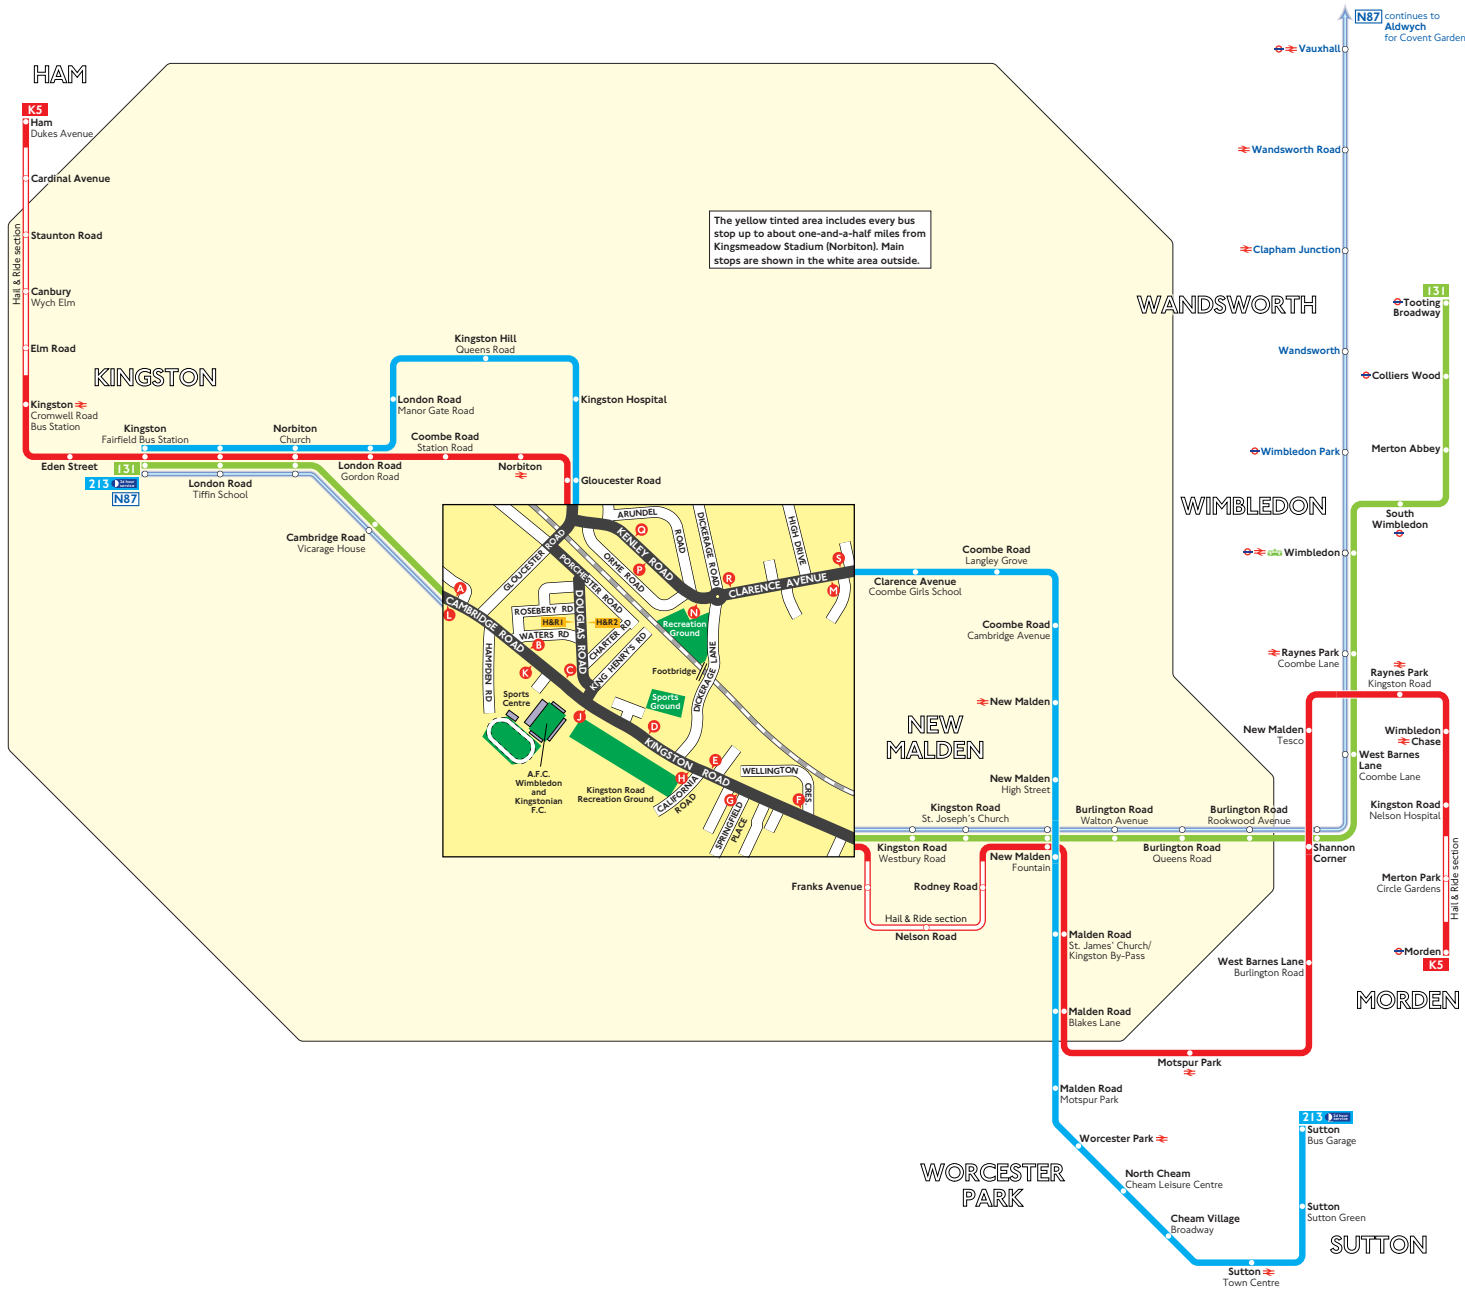

Buses from Kingsmeadow Stadium (Norbiton)

Key

- 131 Day buses routes in black
 - N87 Night buses in blue
 - Connections with Underground
 - Connections with National Rail
 - Connections with Tramlink
 - Monday to Saturdays except evenings
- Route K5 operates as Hail & Ride on the sections of roads marked H&R1 and H&R2 on the map. Buses stop at any safe point along the road. There are no bus stops at these locations, but please indicate clearly to the driver when you wish to board or alight.

Red discs show the bus stop you need for your chosen bus service. The disc A appears on the top of the bus stop in the street (see map of town centre in centre of diagram).

Route finder

Day buses including 24-hour routes

Bus route	Towards	Bus stops
131	Kingston	G H J K L
	Tooting Broadway	A B C D E F
213	Kingston	M N P
	Sutton	Q R S
K5	Ham	G H J H&R1
	Morden	D E F H&R2

Night buses

Bus route	Towards	Bus stops
N87	Aldwych	A B C D E F
	Kingston	G H J K L