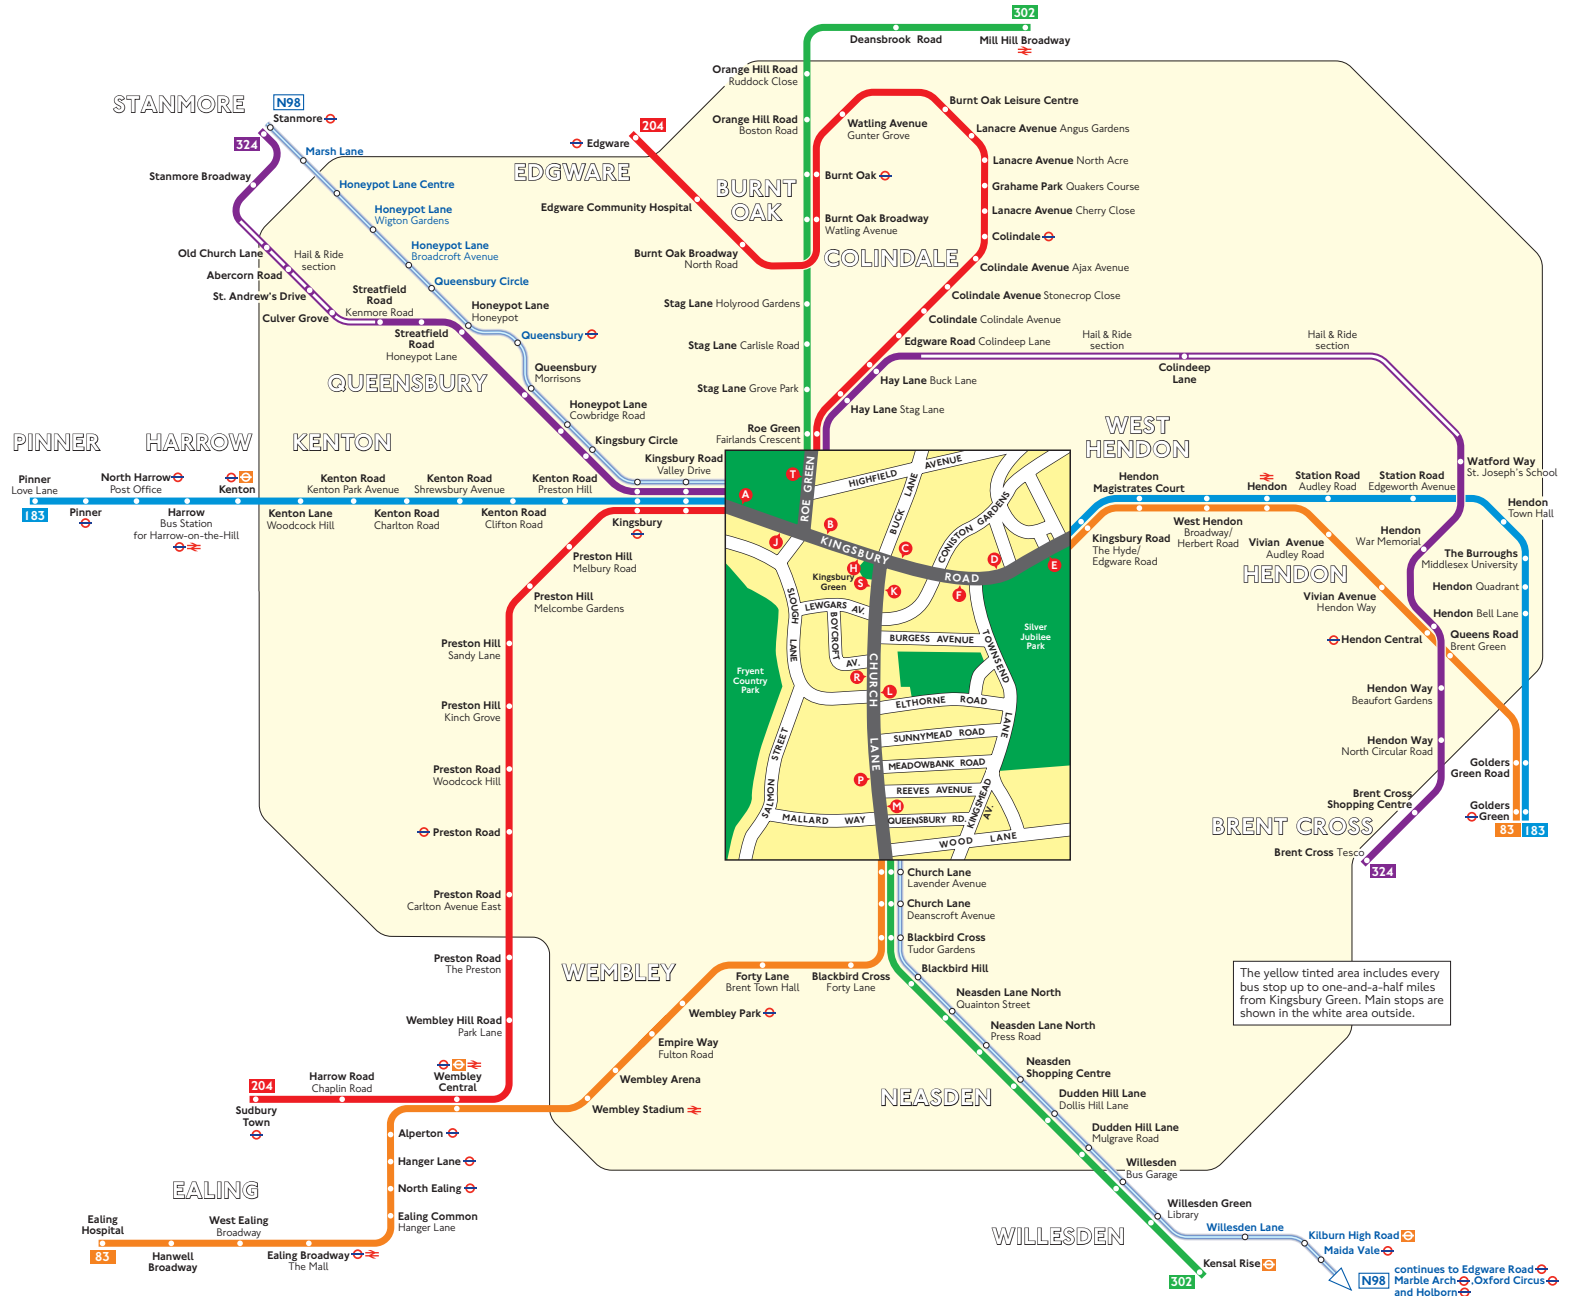

Buses from Kingsbury Green

Key

- Connections with London Underground
- Connections with London Overground
- Connections with National Rail

Red discs show the bus stop you need for your chosen bus service. The disc **A** appears on the top of the bus stop in the street (see map of town centre in centre of diagram).

Route finder

Day buses including 24 hour routes

Bus route	Towards	Bus stops
83	Ealing Hospital	E F K L M
	Golders Green	C D P R S
183	Golders Green	A B C D
	Pinner	E F H J
204	Edgware	A T
	Sudbury Town	J
302	Kensal Rise	B K L M
	Mill Hill Broadway	H P R S T
324	Brent Cross	A T
	Stanmore	J

Night buses

Bus route	Towards	Bus stops
N98	Holborn	A B K L M
	Stanmore	H J P R S