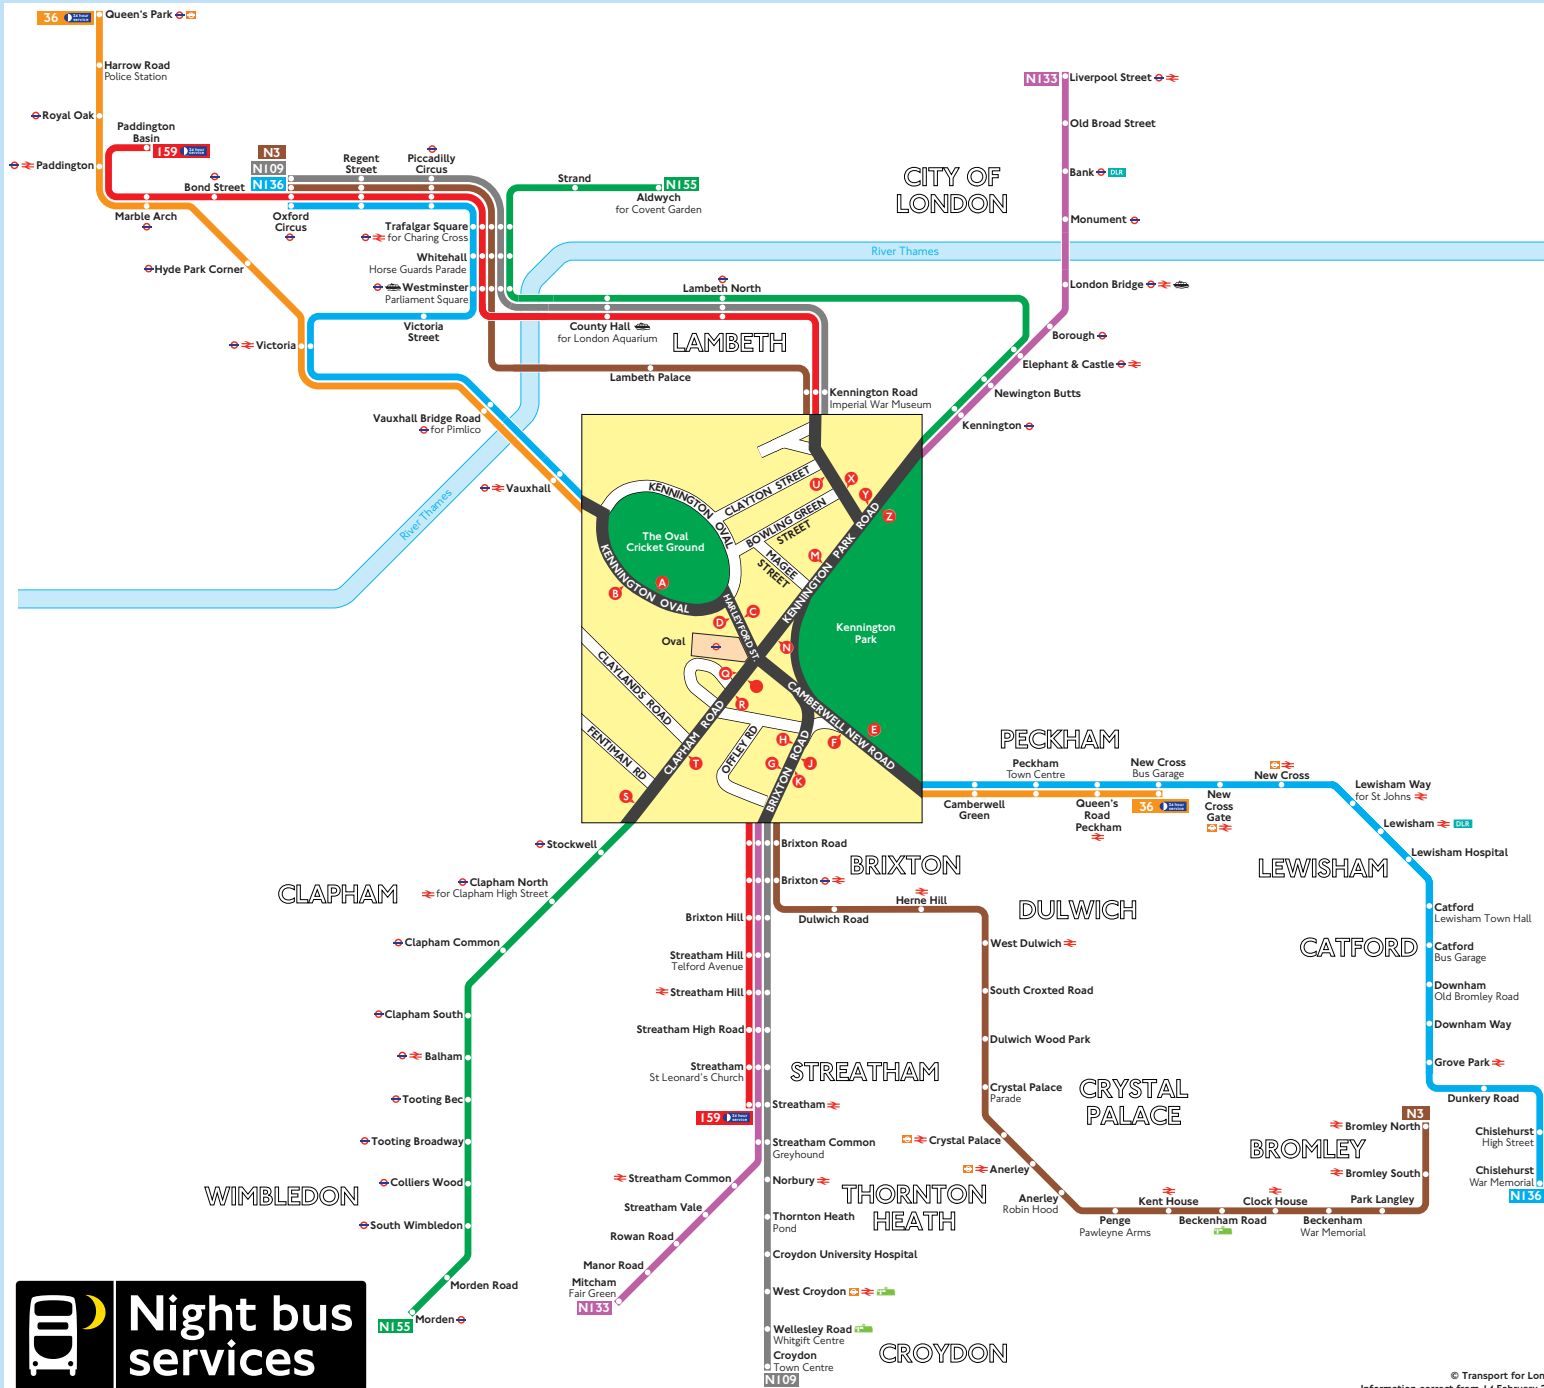

Night buses from Kennington Oval

Key

- Connections with London Underground
 - Connections with London Overground
 - Connections with National Rail
 - Connections with Docklands Light Railway
 - Connections with Tramiink
 - Connections with river boats
- A** Red discs show the bus stop you need for your chosen bus service. The disc **A** appears on the top of the bus stop in the street (see map of town centre in centre of diagram).

Route finder

Night buses including 24-hour services

Bus route	Towards	Bus stops
36	New Cross	A C E
	Queen's Park	B D F
159	Paddington Basin	H U
	Streatham	J X
N3	Bromley	K X
	Oxford Circus	H M U
N109	Croydon	J X
	Oxford Circus	H M U
N133	Liverpool Street	G M Y
	Mitcham	J Z
N136	Chislehurst	A C E
	Oxford Circus	B D F
N155	Aldwych	M C S Y
	Morden	N R T Z

Day buses

For day bus information, please see separate poster.