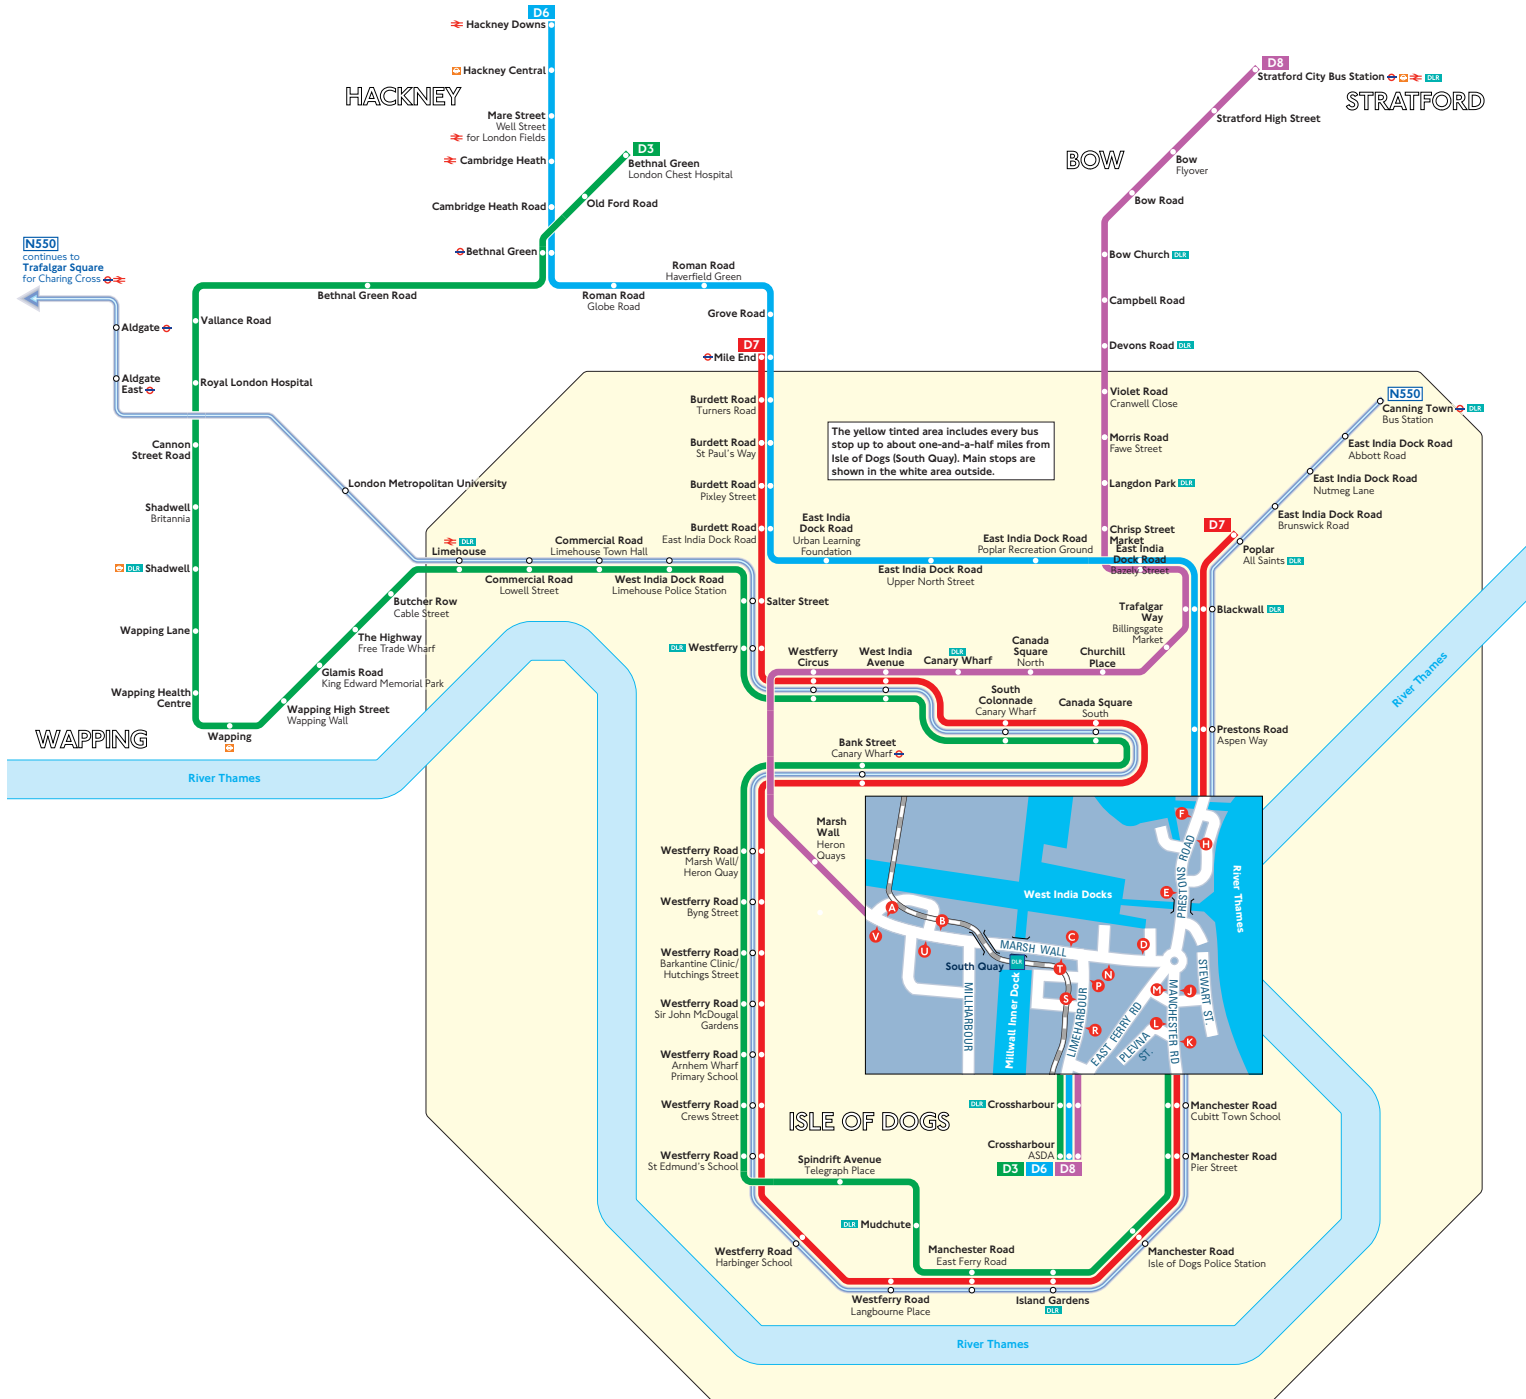

Buses from Isle of Dogs (South Quay)

Key

- D3 Day buses in black
- N550 Night buses in blue
- Connections with London Underground
- Connections with London Overground
- Connections with National Rail
- Connections with Docklands Light Railway
- Connections with river boats

A Red discs show the bus stop you need for your chosen bus service. The disc **A** appears on the top of the bus stop in the street (see map of town centre in centre of diagram).

Route finder

Day buses

Bus route	Towards	Bus stops
D3	Bethnal Green London Chest Hospital	D J K S
D6	Crossharbour	L M N P R
D7	Crossharbour	H N P R
D7	Hackney	D E F S
D7	Mile End	H J K
D7	Poplar	E F L M
D8	Crossharbour	A B C P R
D8	Stratford	S T U V

Night buses

Bus route	Towards	Bus stops
N550	Canning Town	E F L M
N550	Trafalgar Square	H J K