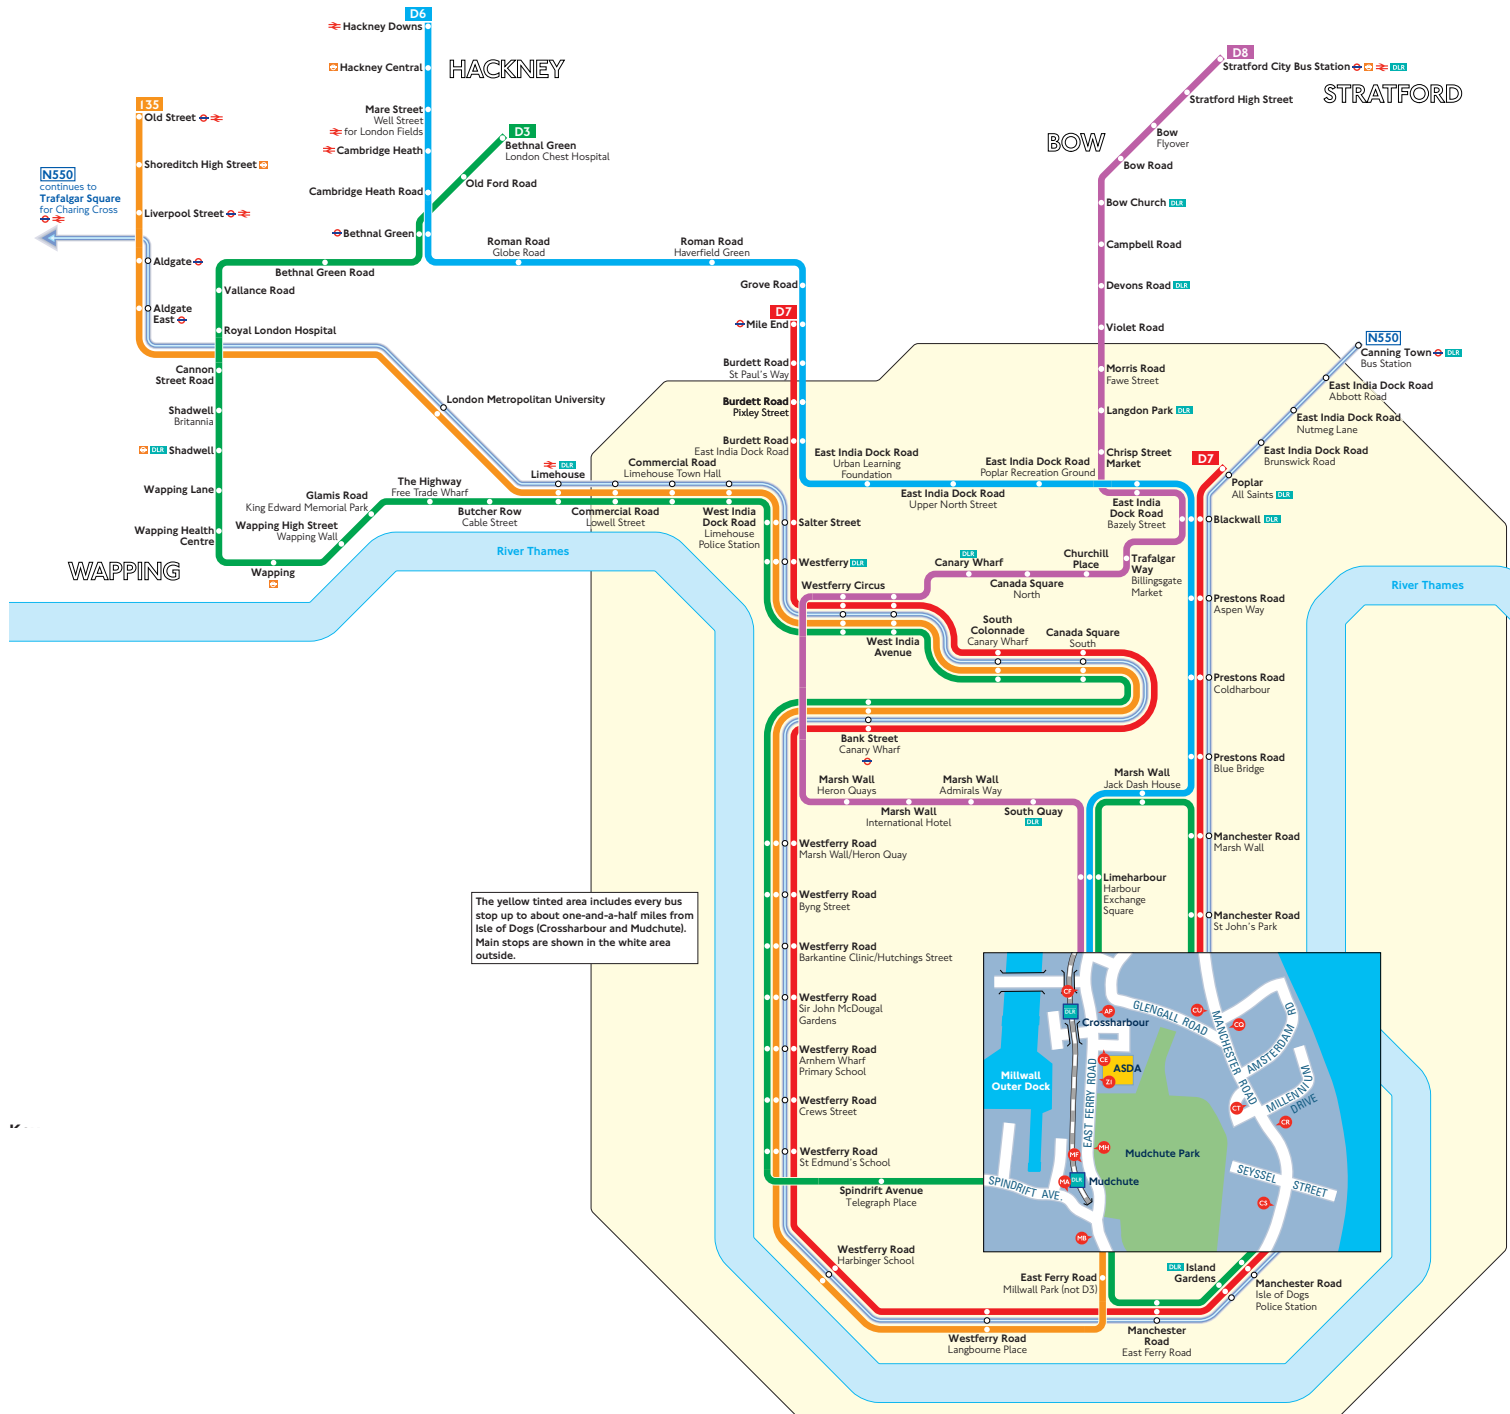

Buses from Isle of Dogs (Crossharbour and Mudchute)

Key

- **I35** Day buses in black
- **N550** Night buses in blue
- Connections with London Underground
- Connections with London Overground
- Connections with National Rail
- Connections with Docklands Light Railway
- Connections with river boats

Red discs show the bus stop you need for your chosen bus service. The disc **A** appears on the top of the bus stop in the street (see map of town centre in centre of diagram).

Route finder

Day buses

Bus route	Towards	Bus stops
I35	Old Street	
D3	Bethnal Green London Chest Hospital	
D6	Hackney	
D7	Mile End	
	Poplar	
D8	Stratford	

Night buses

Bus route	Towards	Bus stops
N550	Canning Town	
	Trafalgar Square