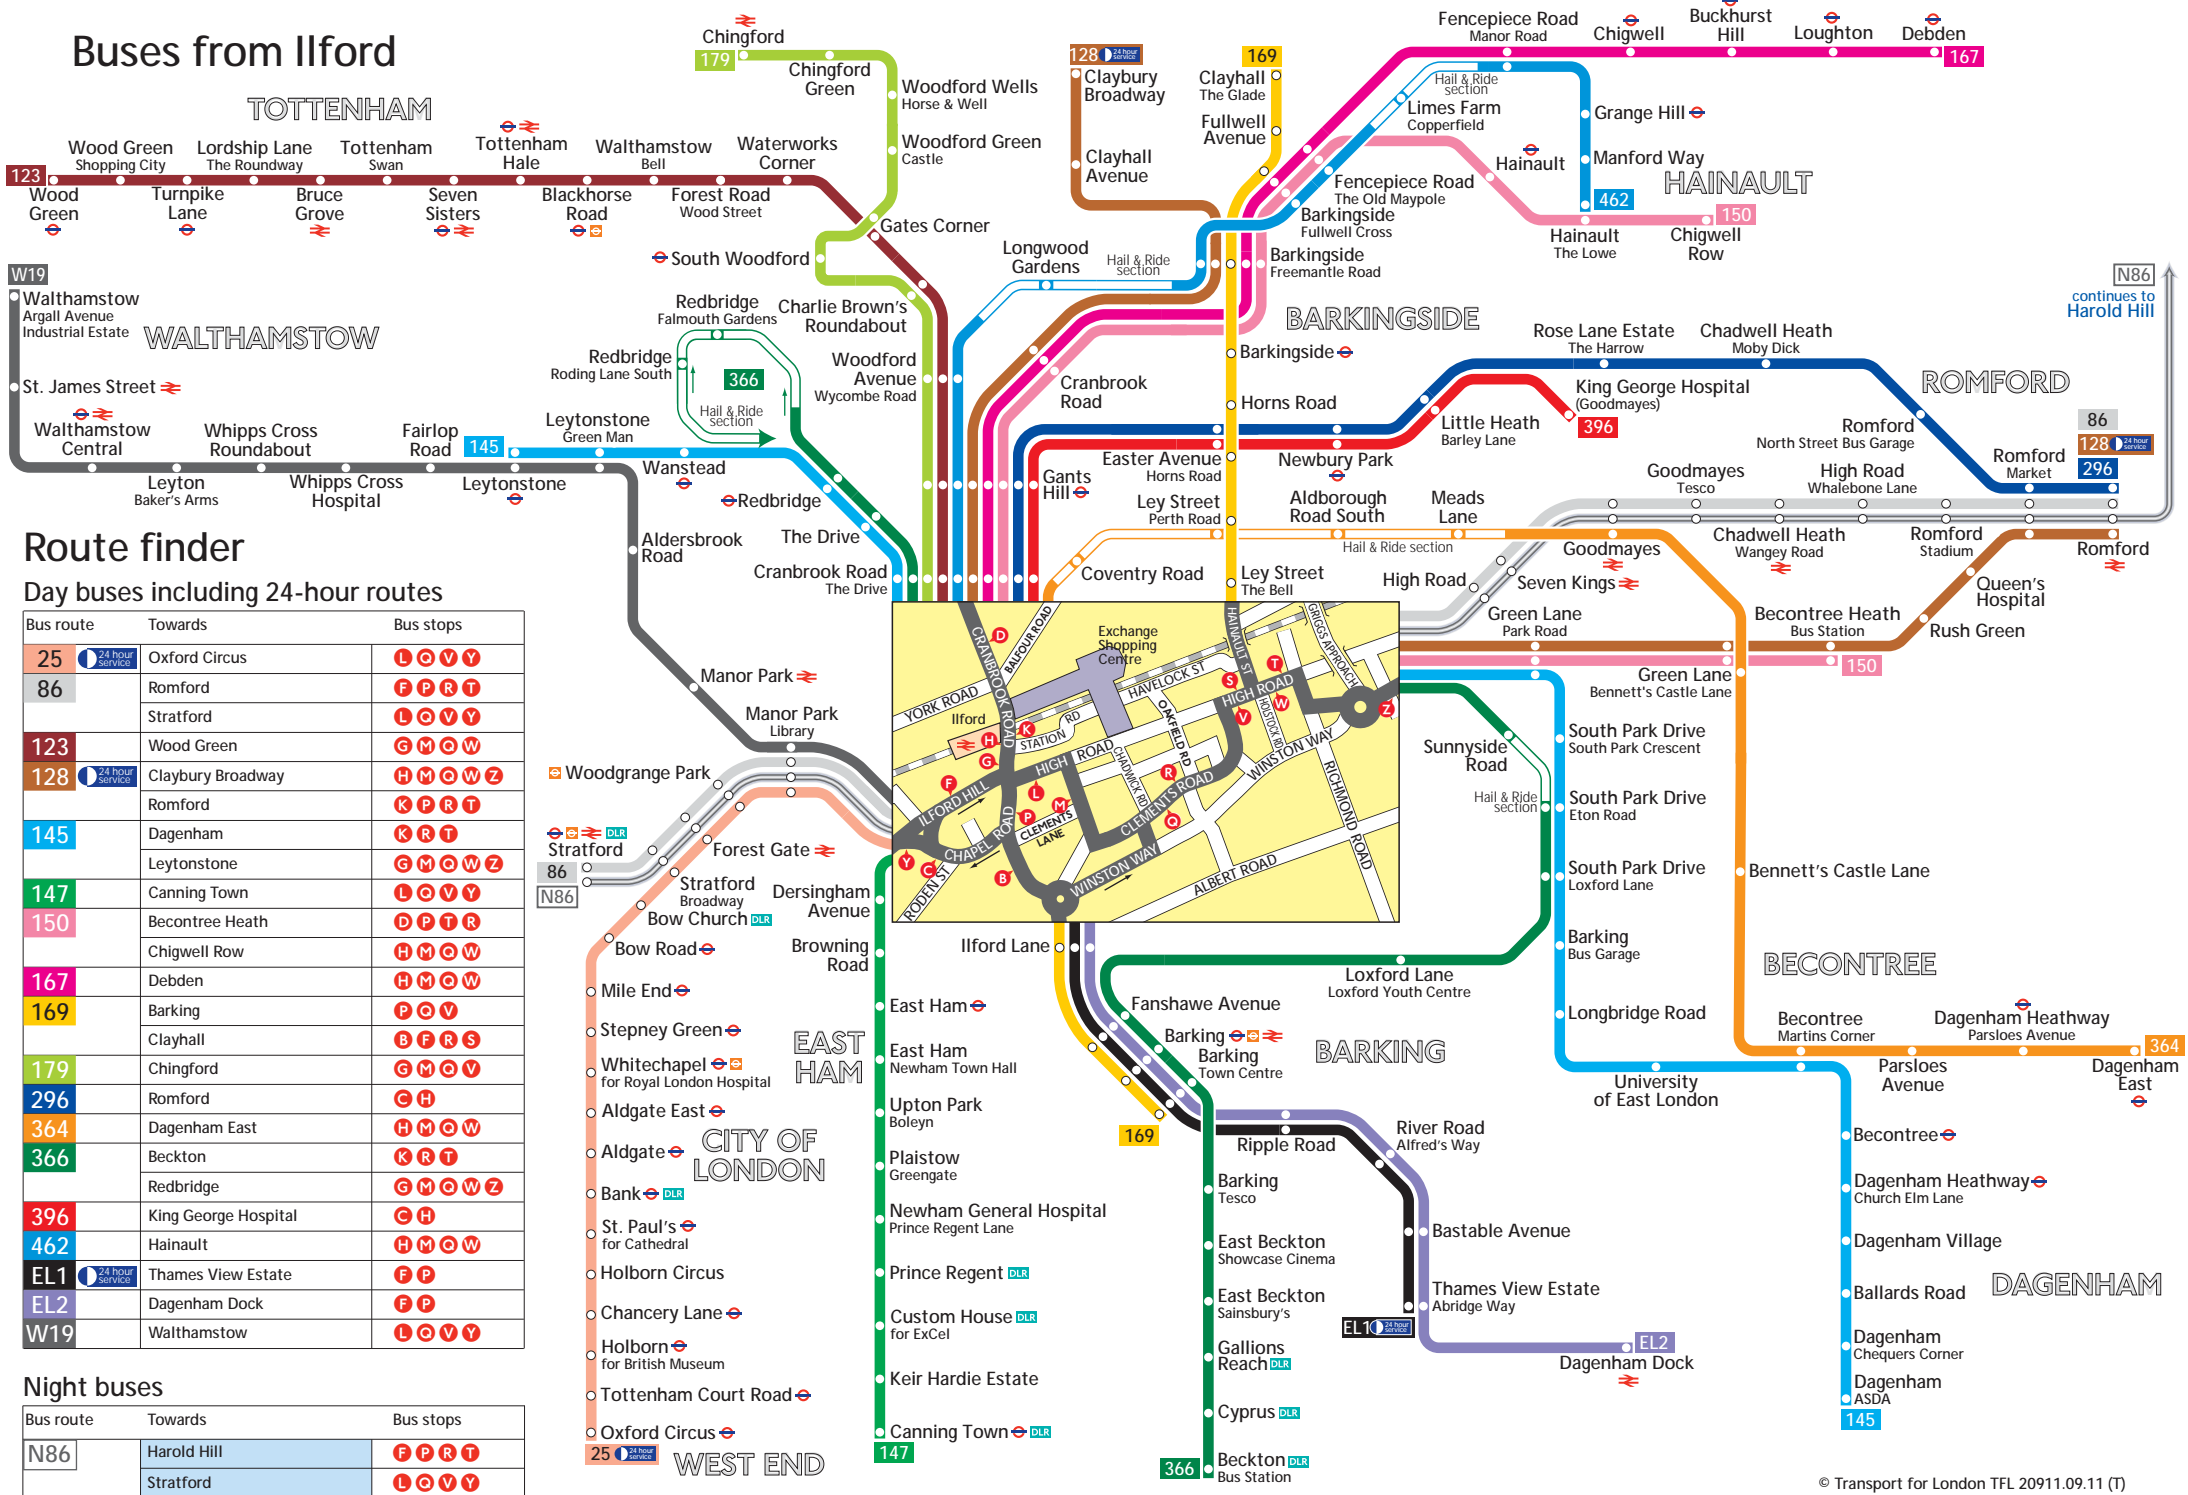

Buses from Ilford

Route finder

Day buses including 24-hour routes

| Bus route | Towards | Bus stops |
|-----------|----------------------|-----------|
| 25 | Oxford Circus | L O V Y |
| 86 | Romford | F P R T |
| | Stratford | L O V Y |
| 123 | Wood Green | G M Q W |
| 128 | Claybury Broadway | H M Q W Z |
| | Romford | K P R T |
| 145 | Dagenham | K R T |
| | Leytonstone | G M Q W Z |
| 147 | Canning Town | L O V Y |
| 150 | Becontree Heath | D P T R |
| | Chigwell Row | H M Q W |
| 167 | Debden | H M Q W |
| 169 | Barking | P Q V |
| | Clayhall | B F R S |
| 179 | Chingford | G M Q V |
| 296 | Romford | C H |
| 364 | Dagenham East | H M Q W |
| 366 | Beckton | K R T |
| | Redbridge | G M Q W Z |
| 396 | King George Hospital | C H |
| 462 | Hainault | H M Q W |
| EL1 | Thames View Estate | F P |
| EL2 | Dagenham Dock | F P |
| W19 | Walthamstow | L O V Y |

Night buses

| Bus route | Towards | Bus stops |
|-----------|-------------|-----------|
| N86 | Harold Hill | F P R T |
| | Stratford | L O V Y |