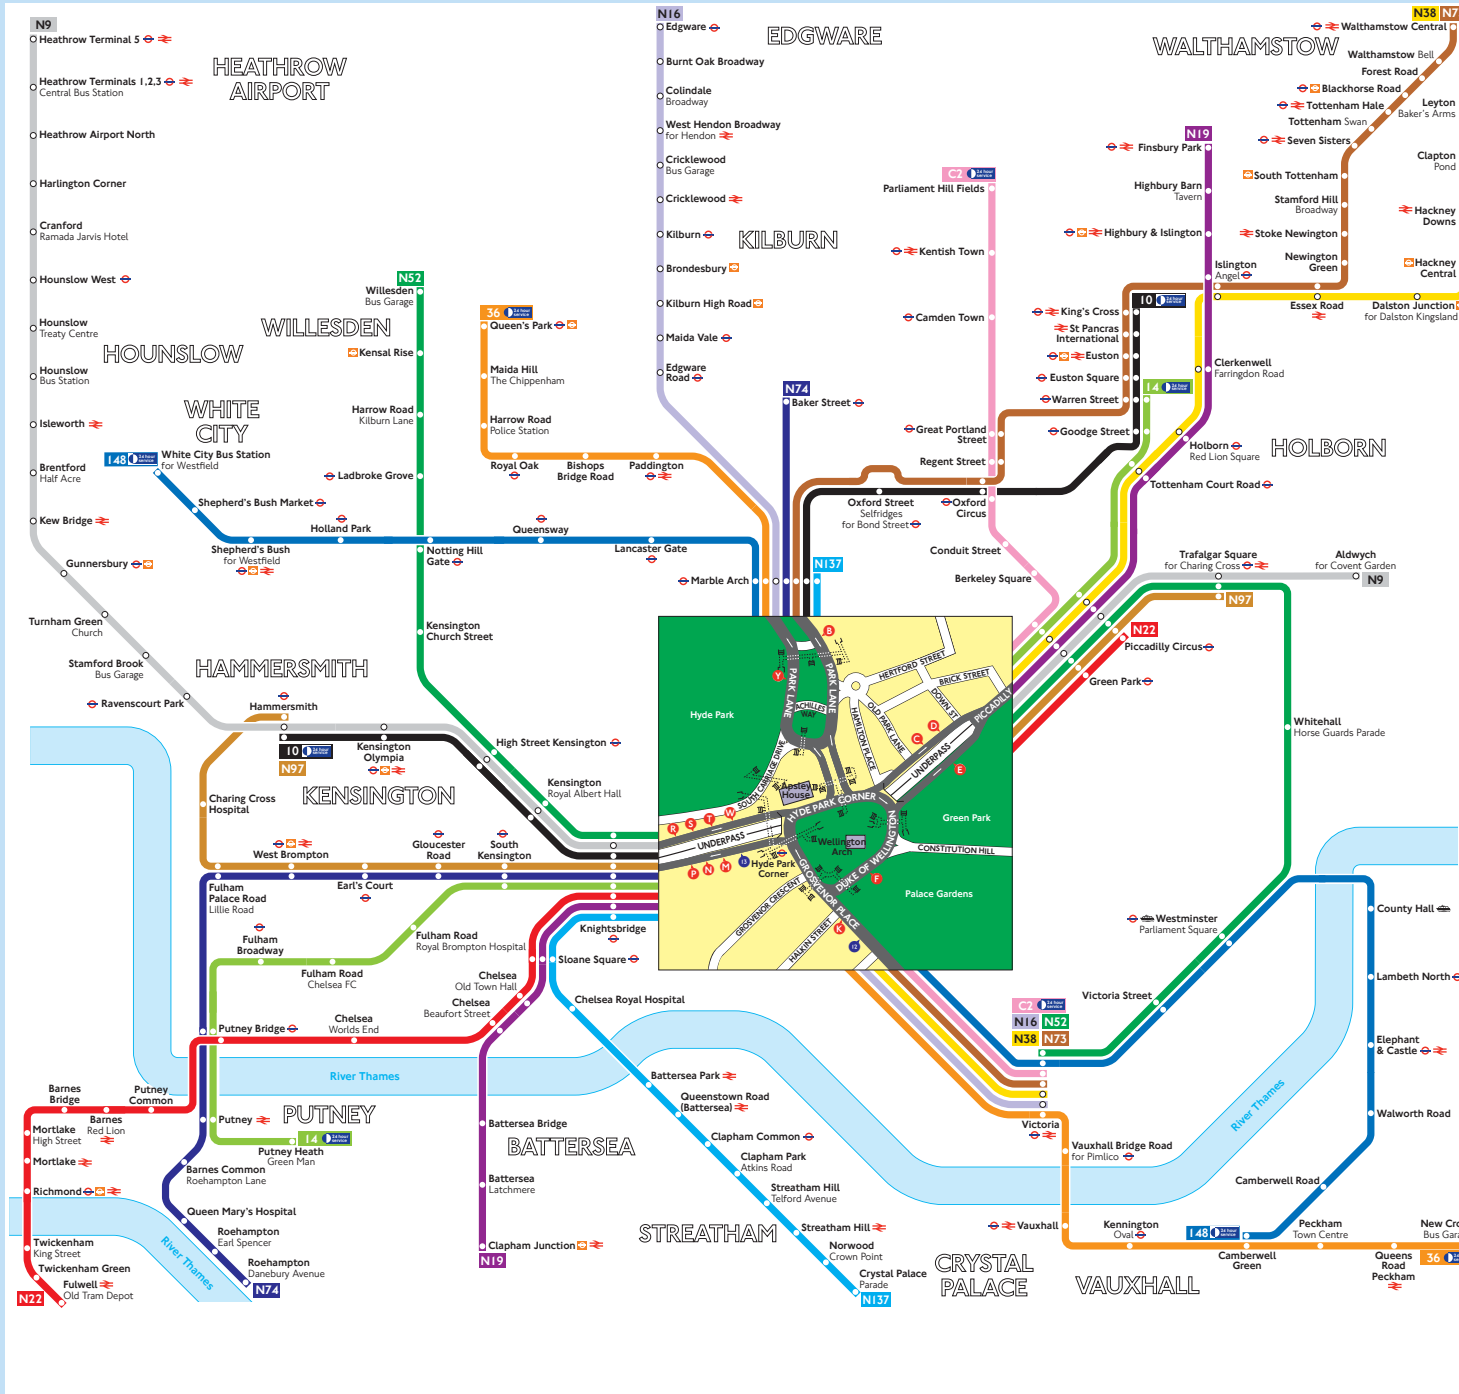

# Night buses from Hyde Park

## Route finder

### Night buses including 24-hour services

Bus route	Towards	Bus stops
<b>10</b>	King's Cross	W Y
	Hammersmith	B M
<b>14</b>	Putney Heath	E N
	Warren Street	D T
<b>36</b>	New Cross Gate	B F
	Queen's Park	K Y
<b>148</b>	Camberwell Green	B F
	White City	K Y
<b>C2</b>	Parliament Hill Fields	C K
	Victoria	E F
<b>N9</b>	Aldwych	C T
	Heathrow Terminal 5	E M
<b>N16</b>	Edgware	K Y
	Victoria	B F
<b>N19</b>	Clapham Junction	E P
	Finsbury Park	D T
<b>N22</b>	Fulwell	E P
	Piccadilly Circus	D T
<b>N38</b>	Victoria	E F
	Walthamstow Central	D K
<b>N52</b>	Victoria	C S
	Willesden	E M
<b>N73</b>	Victoria	B F
	Walthamstow Central	K Y
<b>N74</b>	Baker Street	W Y
	Roehampton	B N
<b>N97</b>	Hammersmith	E N
	Trafalgar Square	C T
<b>N137</b>	Crystal Palace	B P
	Marble Arch	W Y

### Day buses

For day bus information, please see separate poster