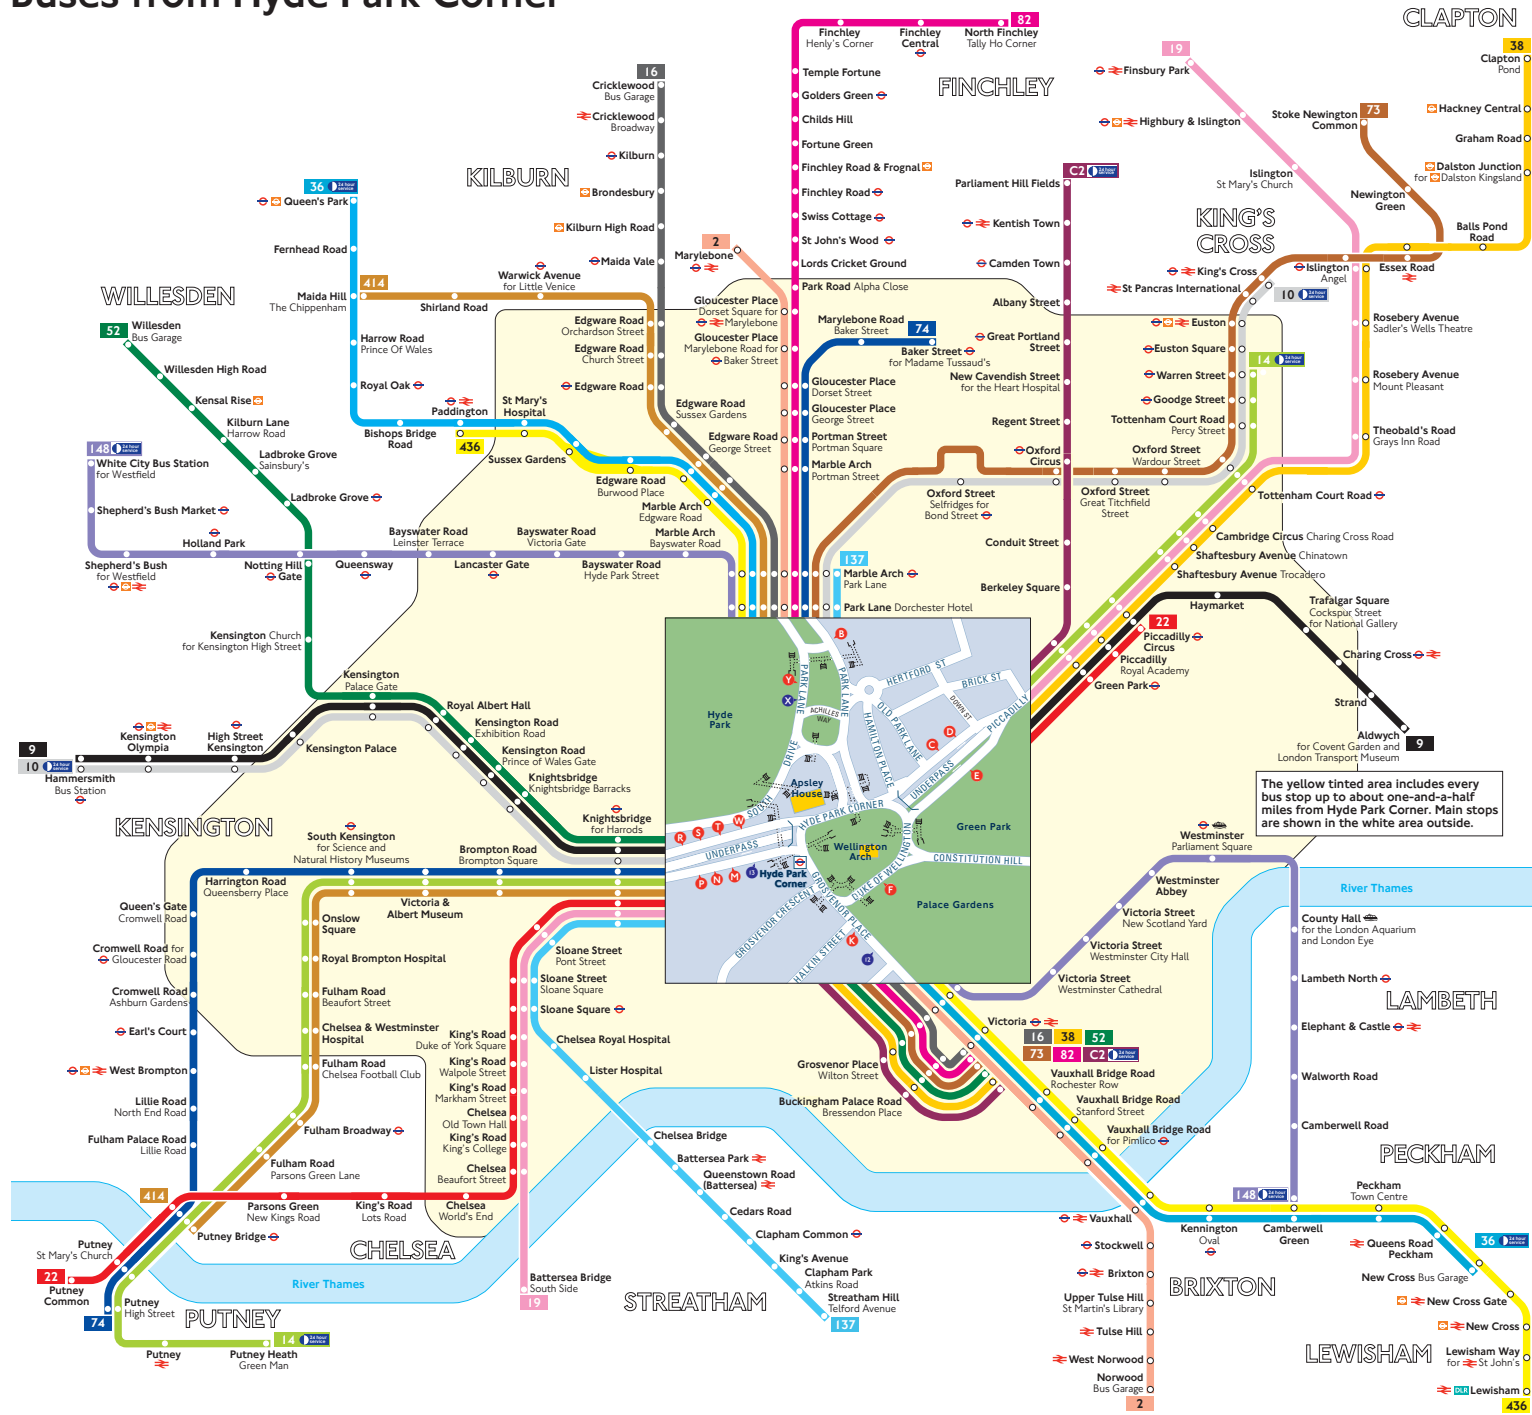

Buses from Hyde Park Corner

Route finder

Day buses including 24-hour services

Bus route	Towards	Bus stops
2	Marylebone	K Y
9	Norwood	B F
	Aldwych	C T
10	Hammersmith	E M
	King's Cross	W Y
14	Putney Heath	E N
	Warren Street	D T
16	Cricklewood	K Y
	Victoria	B F
19	Battersea Bridge	E P
	Finsbury Park	D T
22	Piccadilly Circus	D T
	Putney Common	E P
36	New Cross	B F
	Queen's Park	K Y
38	Clapton Pond	D K
	Victoria	E F
52	Victoria	F S
	Willesden	K M
73	Stoke Newington	K Y
	Victoria	B F
74	Baker Street	W Y
	Putney	B N
82	North Finchley	K Y
	Victoria	B F
137	Marble Arch	W Y
	Streatham Hill	B P
148	Camberwell Green	B F
	White City	K Y
414	Maida Hill	W Y
	Putney Bridge	B N
436	Lewisham	B F
	Paddington	K Y
C2	Parliament Hill Fields	C K
	Victoria	E F

Night buses

For night bus information, please see separate poster

Coaches

771/772	Dunstable / Linslade	X
Green Line	Bracknell / Windsor	13
Green Line	Northbound	12