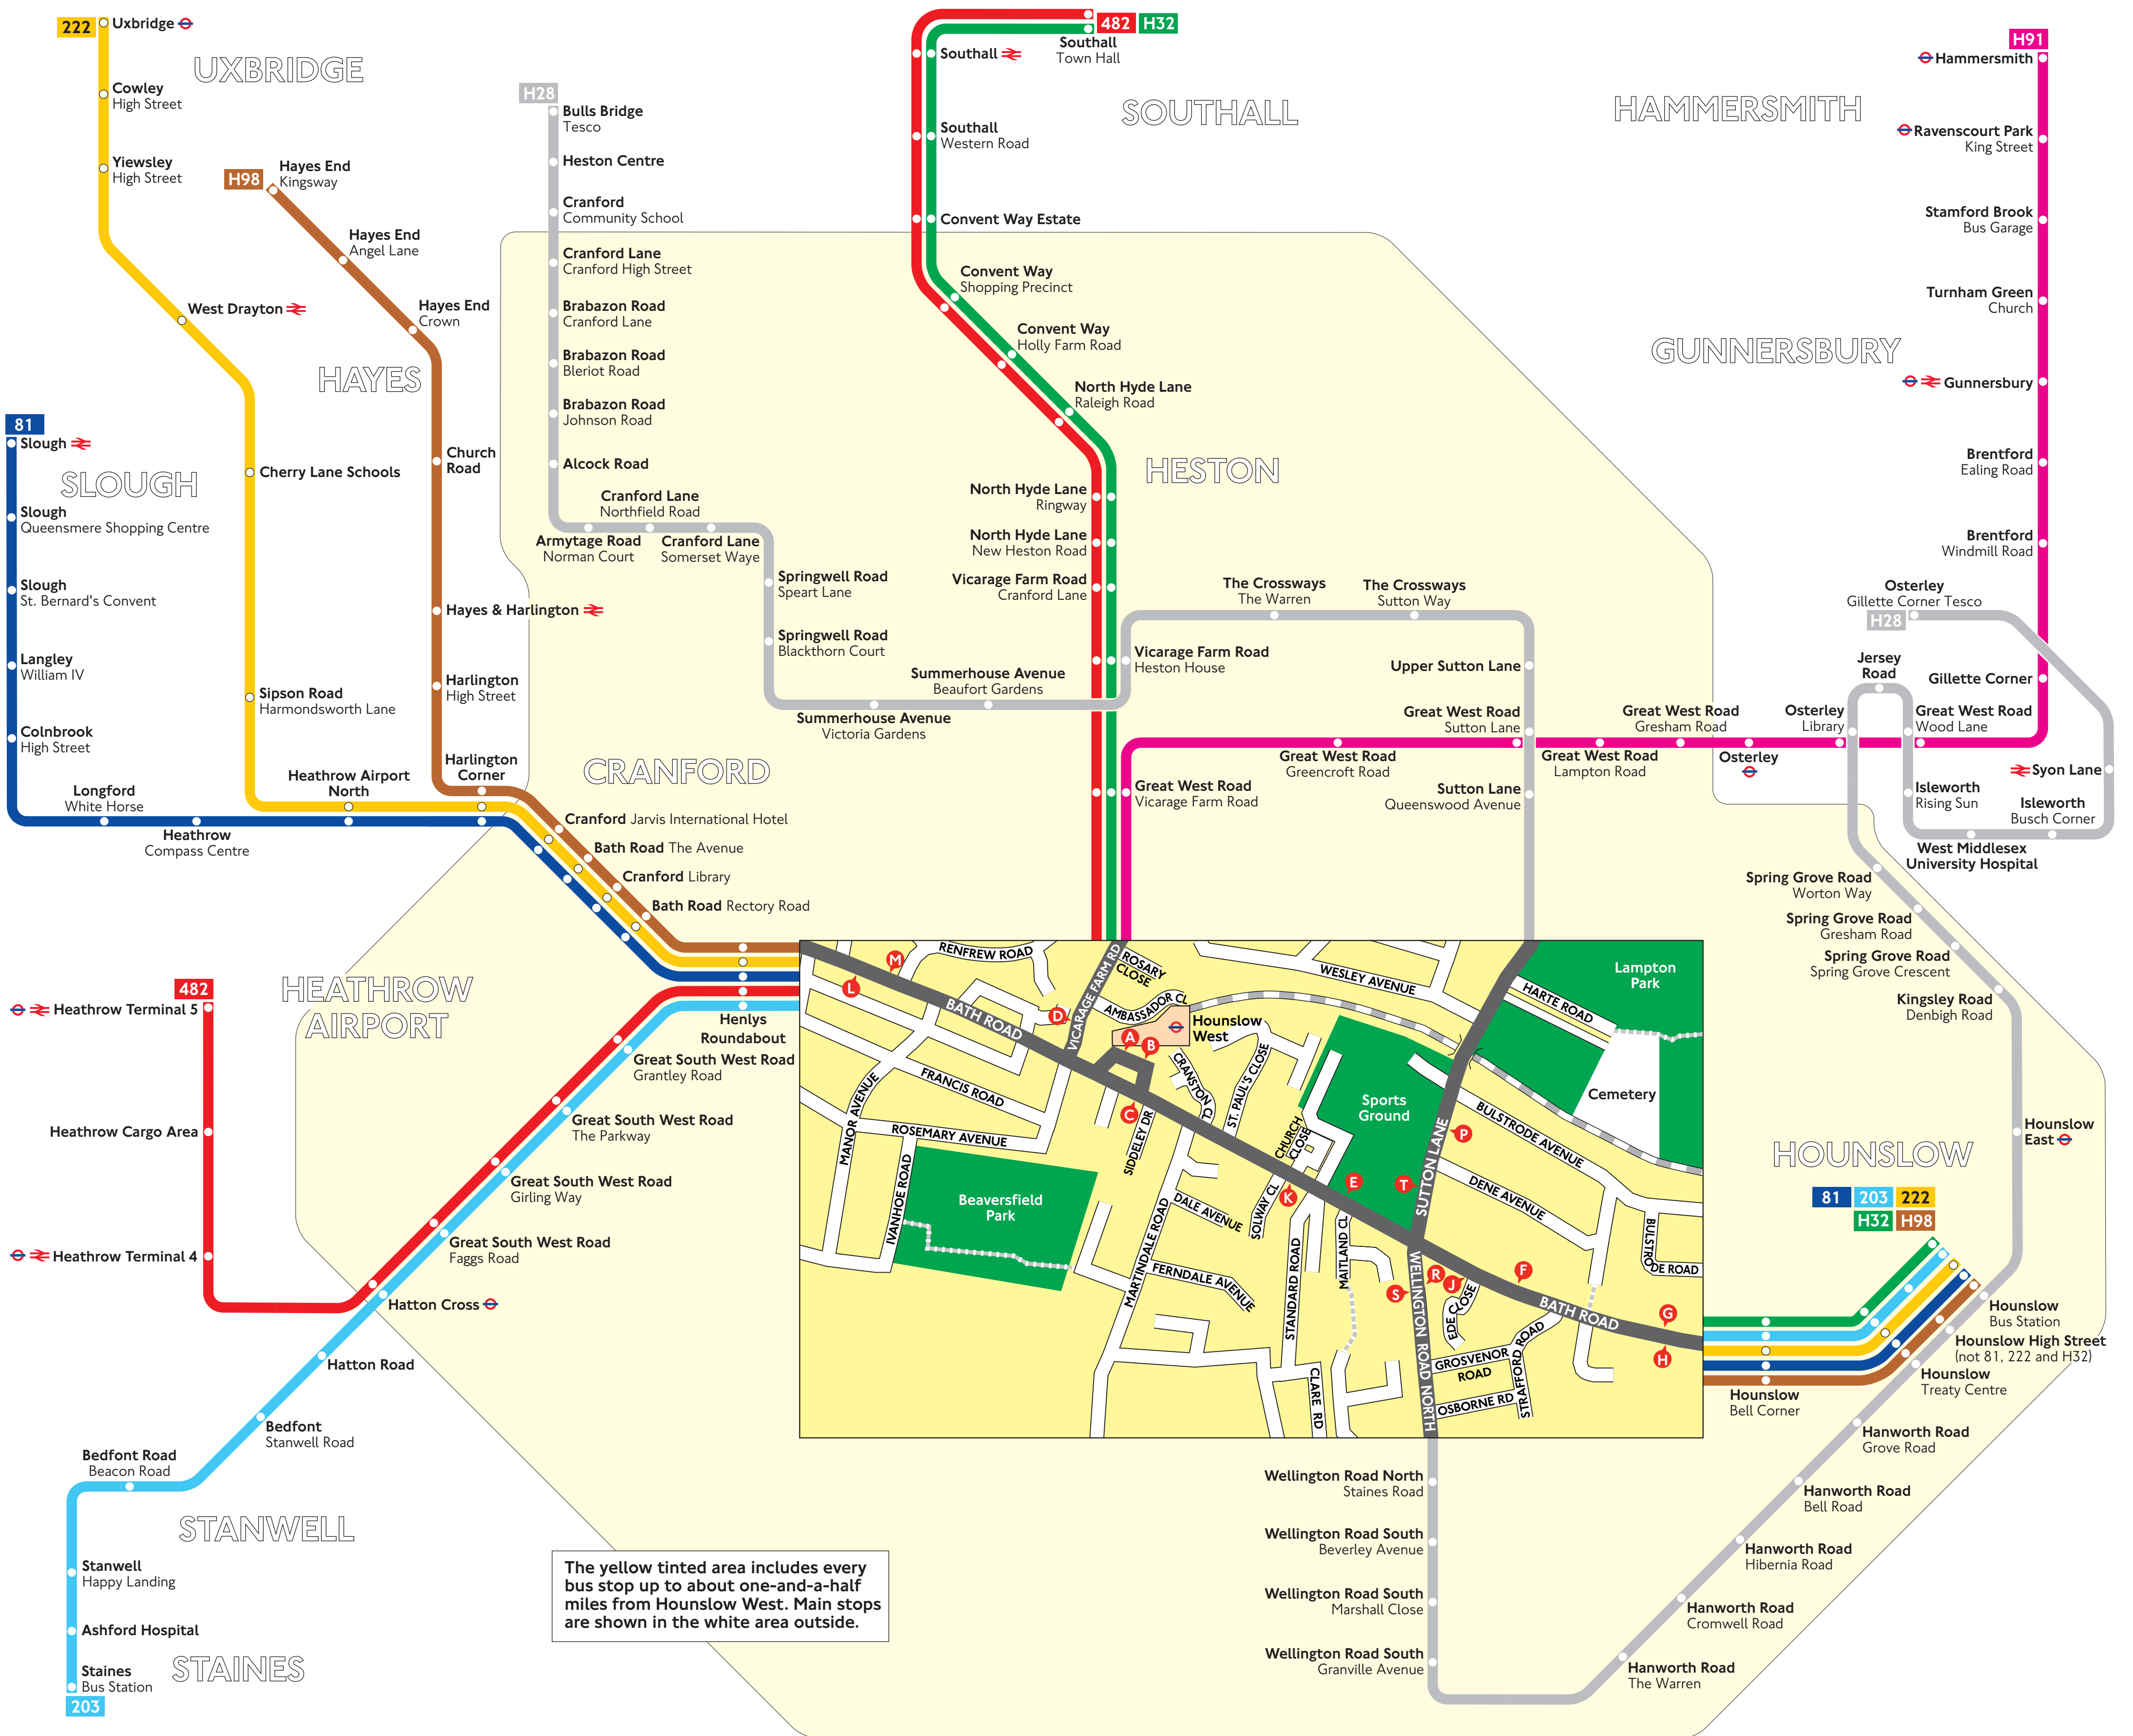

Buses from Hounslow West

The yellow tinted area includes every bus stop up to about one-and-a-half miles from Hounslow West. Main stops are shown in the white area outside.

© Transport for London

- Key**
- 81 Day buses in black
 - N9 Night buses in blue
 - Connections with Underground
 - Connections with National Rail

Red discs show the bus stop you need for your chosen bus service. The disc **A** appears on the top of the bus stop in the street (see map of town centre in centre of diagram).

Route finder

Day buses

Bus route	Towards	Bus stops
81	Hounslow Bus Station	A E F G M
	Slough	C H J K L
203	Hounslow Bus Station	A E F G M
	Staines	C H J K L
222	Hounslow Bus Station	A E F G M
	Uxbridge	C H J K L
482	Heathrow Terminal 5	A L
	Southall	D M
H28	Bulls Bridge	S T
	Osterley	P R
H32	Hounslow Bus Station	A E F G
	Southall	D H J K
H91	Hammersmith	B D
H98	Hayes End	C H J K L
	Hounslow Bus Station	A E F G M