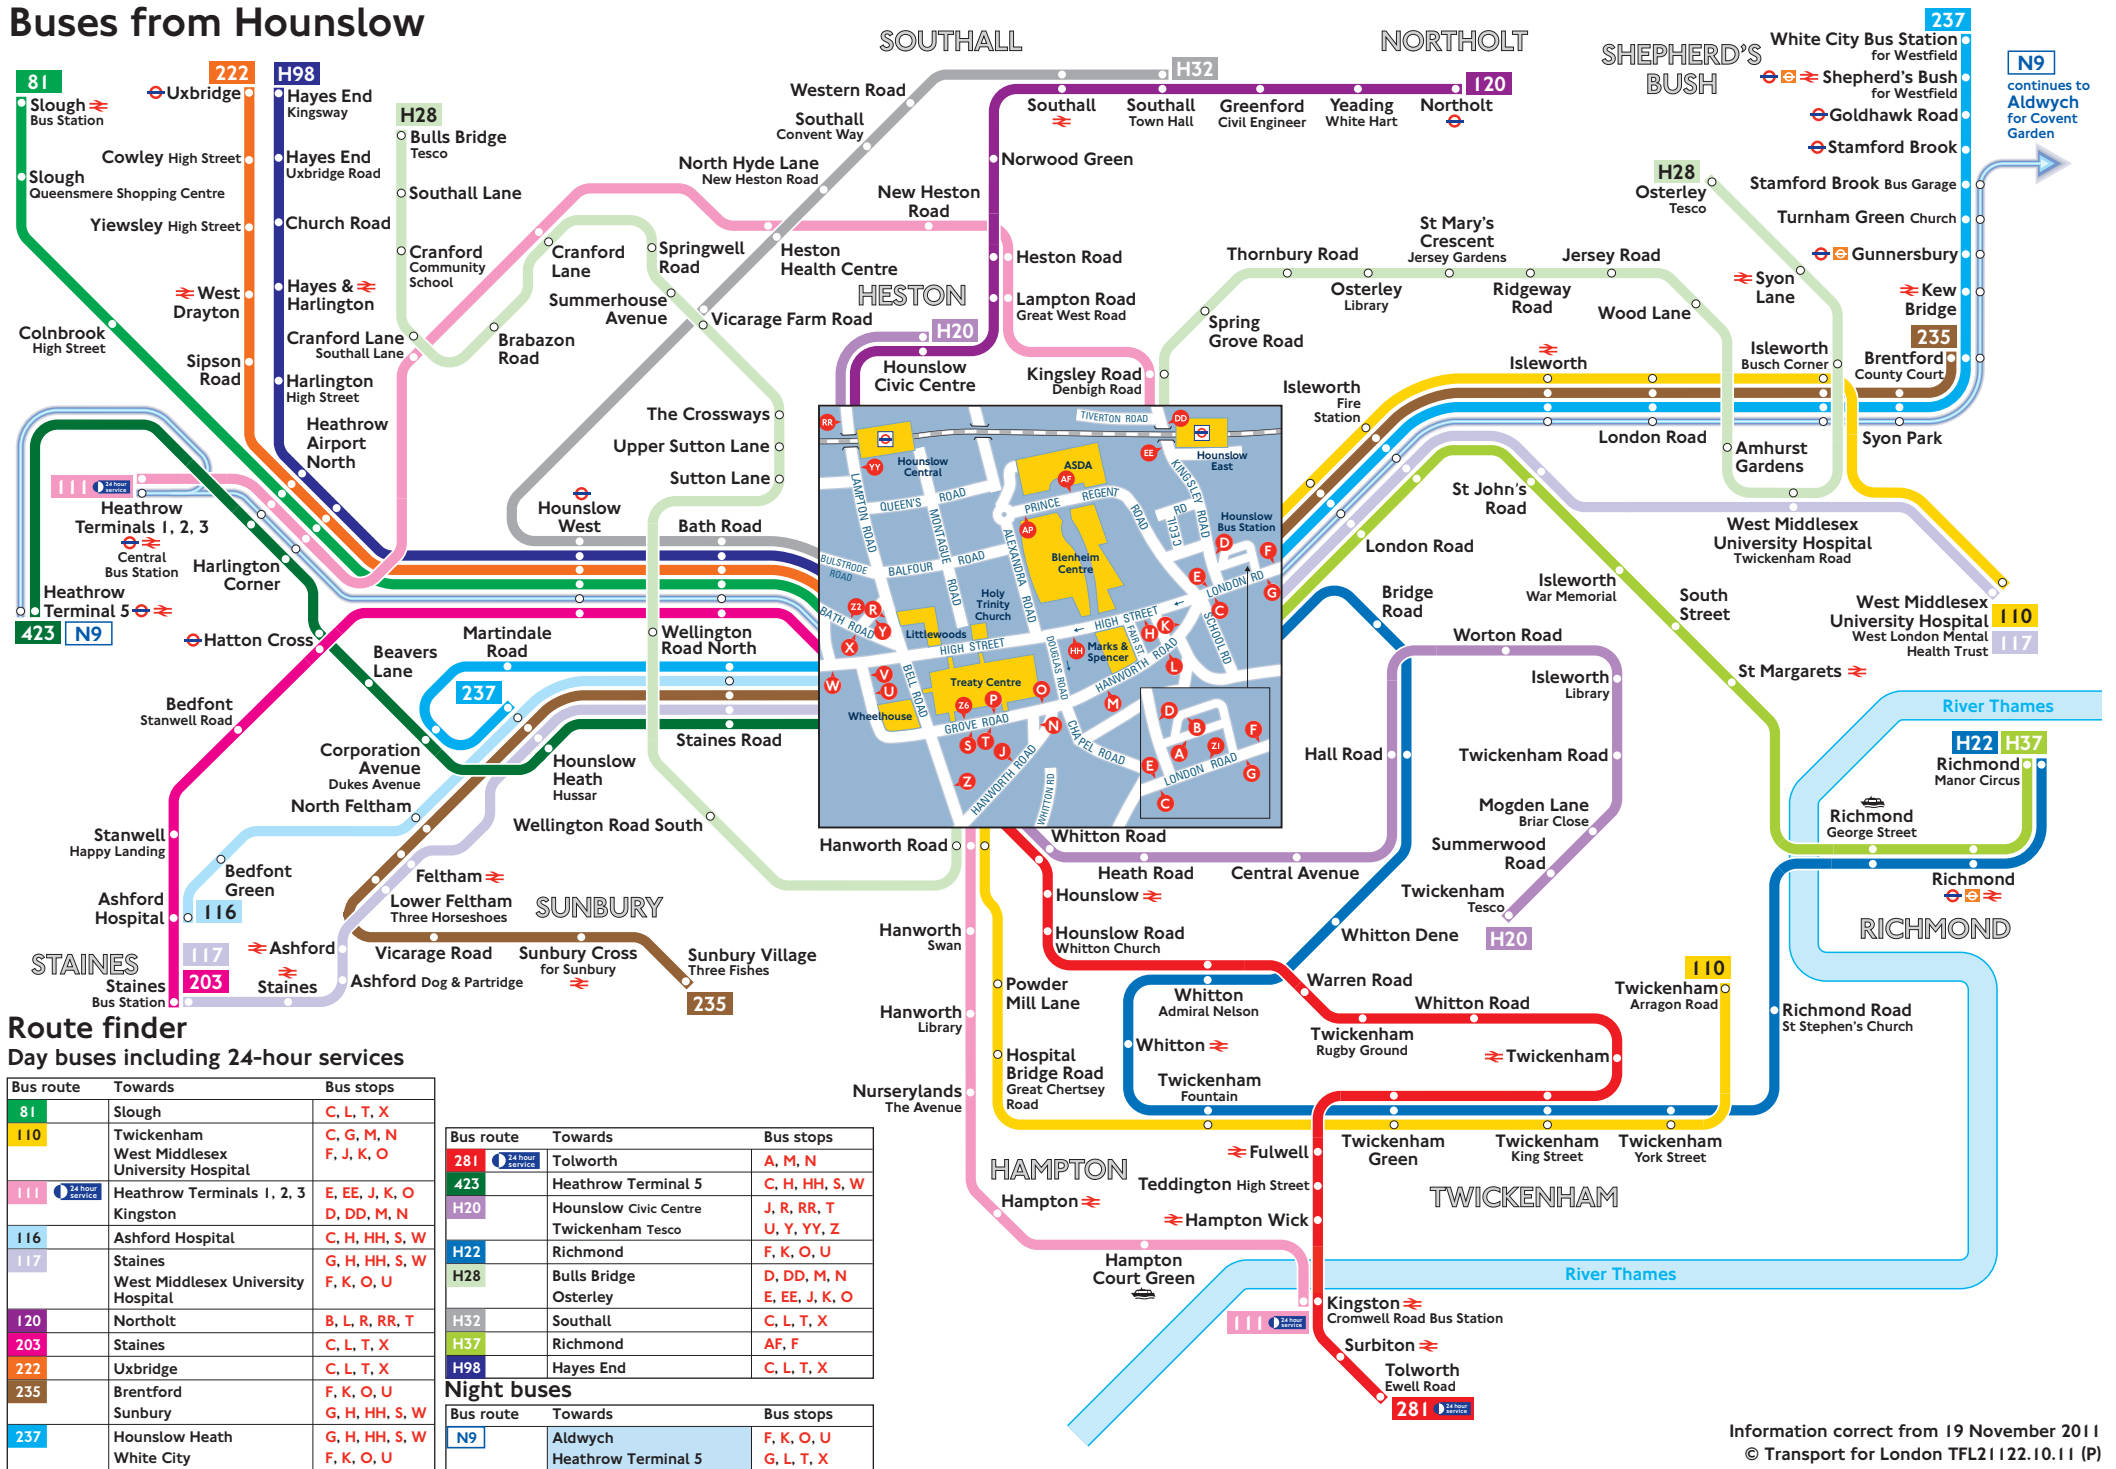

Buses from Hounslow

Route finder

Day buses including 24-hour services

Bus route	Towards	Bus stops
81	Slough	C, L, T, X
110	Twickenham West Middlesex University Hospital	C, G, M, N F, J, K, O
111	Heathrow Terminals 1, 2, 3 Kingston	E, EE, J, K, O D, DD, M, N
116	Ashford Hospital	C, H, HH, S, W
117	Staines West Middlesex University Hospital	G, H, HH, S, W F, K, O, U
120	Northolt	B, L, R, RR, T
203	Staines	C, L, T, X
222	Uxbridge	C, L, T, X
235	Brentford Sunbury	F, K, O, U G, H, HH, S, W
237	Hounslow Heath White City	G, H, HH, S, W F, K, O, U

Bus route	Towards	Bus stops
281	Tolworth	A, M, N
423	Heathrow Terminal 5	C, H, HH, S, W
H20	Hounslow Civic Centre Twickenham Tesco	J, R, RR, T U, Y, YY, Z
H22	Richmond	F, K, O, U
H28	Bulls Bridge Osterley	D, DD, M, N E, EE, J, K, O
H32	Southall	C, L, T, X
H37	Richmond	AF, F
H98	Hayes End	C, L, T, X

Bus route	Towards	Bus stops
N9	Aldwych Heathrow Terminal 5	F, K, O, U G, L, T, X