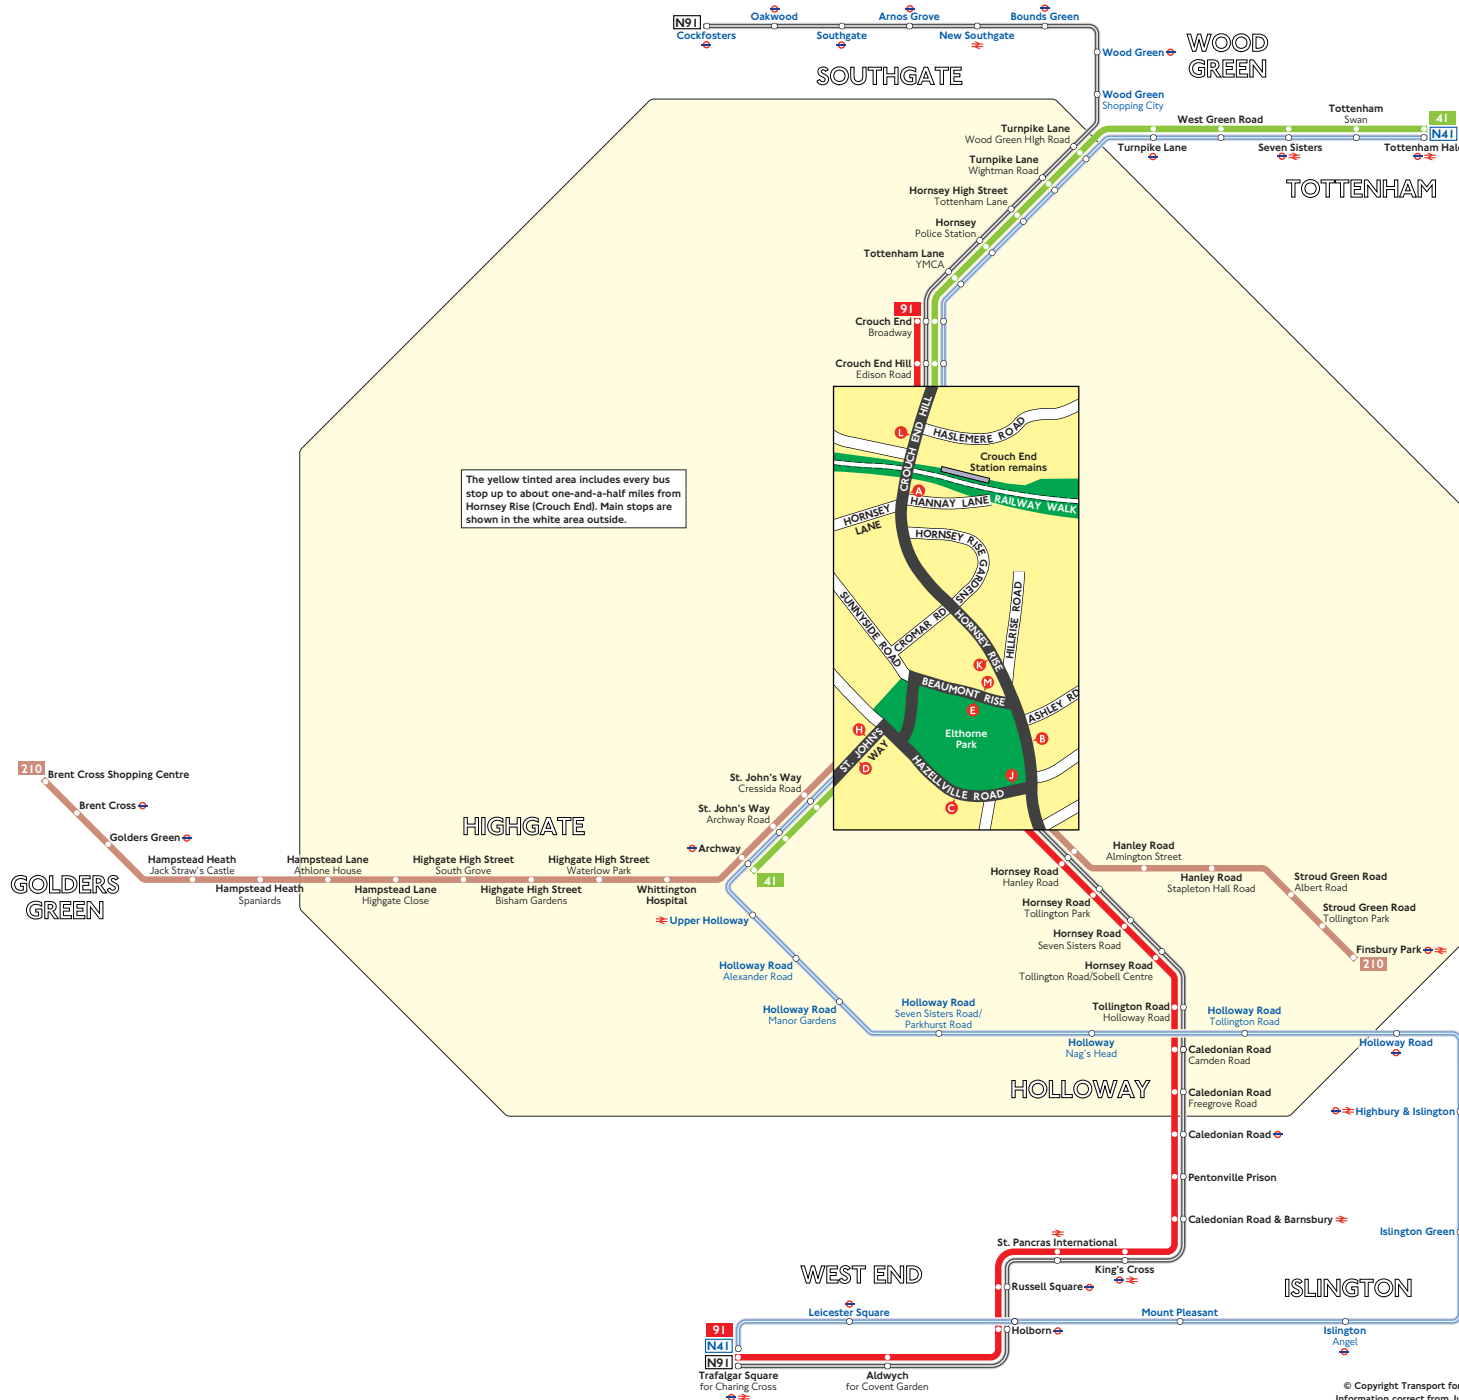

Buses from Hornsey Rise (Crouch End)

Key

- 41 Day buses in black
- N41 Night buses in blue
- Connections with Underground
- Connections with National Rail

A

Red discs show the bus stop you need for your chosen bus service. The disc **A** appears on the top of the bus stop in the street (see map of town centre in centre of diagram).

Route finder

Day buses

Bus route	Towards	Bus stops
41	Archway	A B C D
	Tottenham Hale	H J K L
91	Crouch End	K L
	Trafalgar Square	A B
210	Brent Cross Shopping Centre	D E
	Finsbury Park	B H M

Night buses

Bus route	Towards	Bus stops
N41	Tottenham Hale	H J K L
	Trafalgar Square	A B C D
N91	Cockfosters	K L
	Trafalgar Square	A B