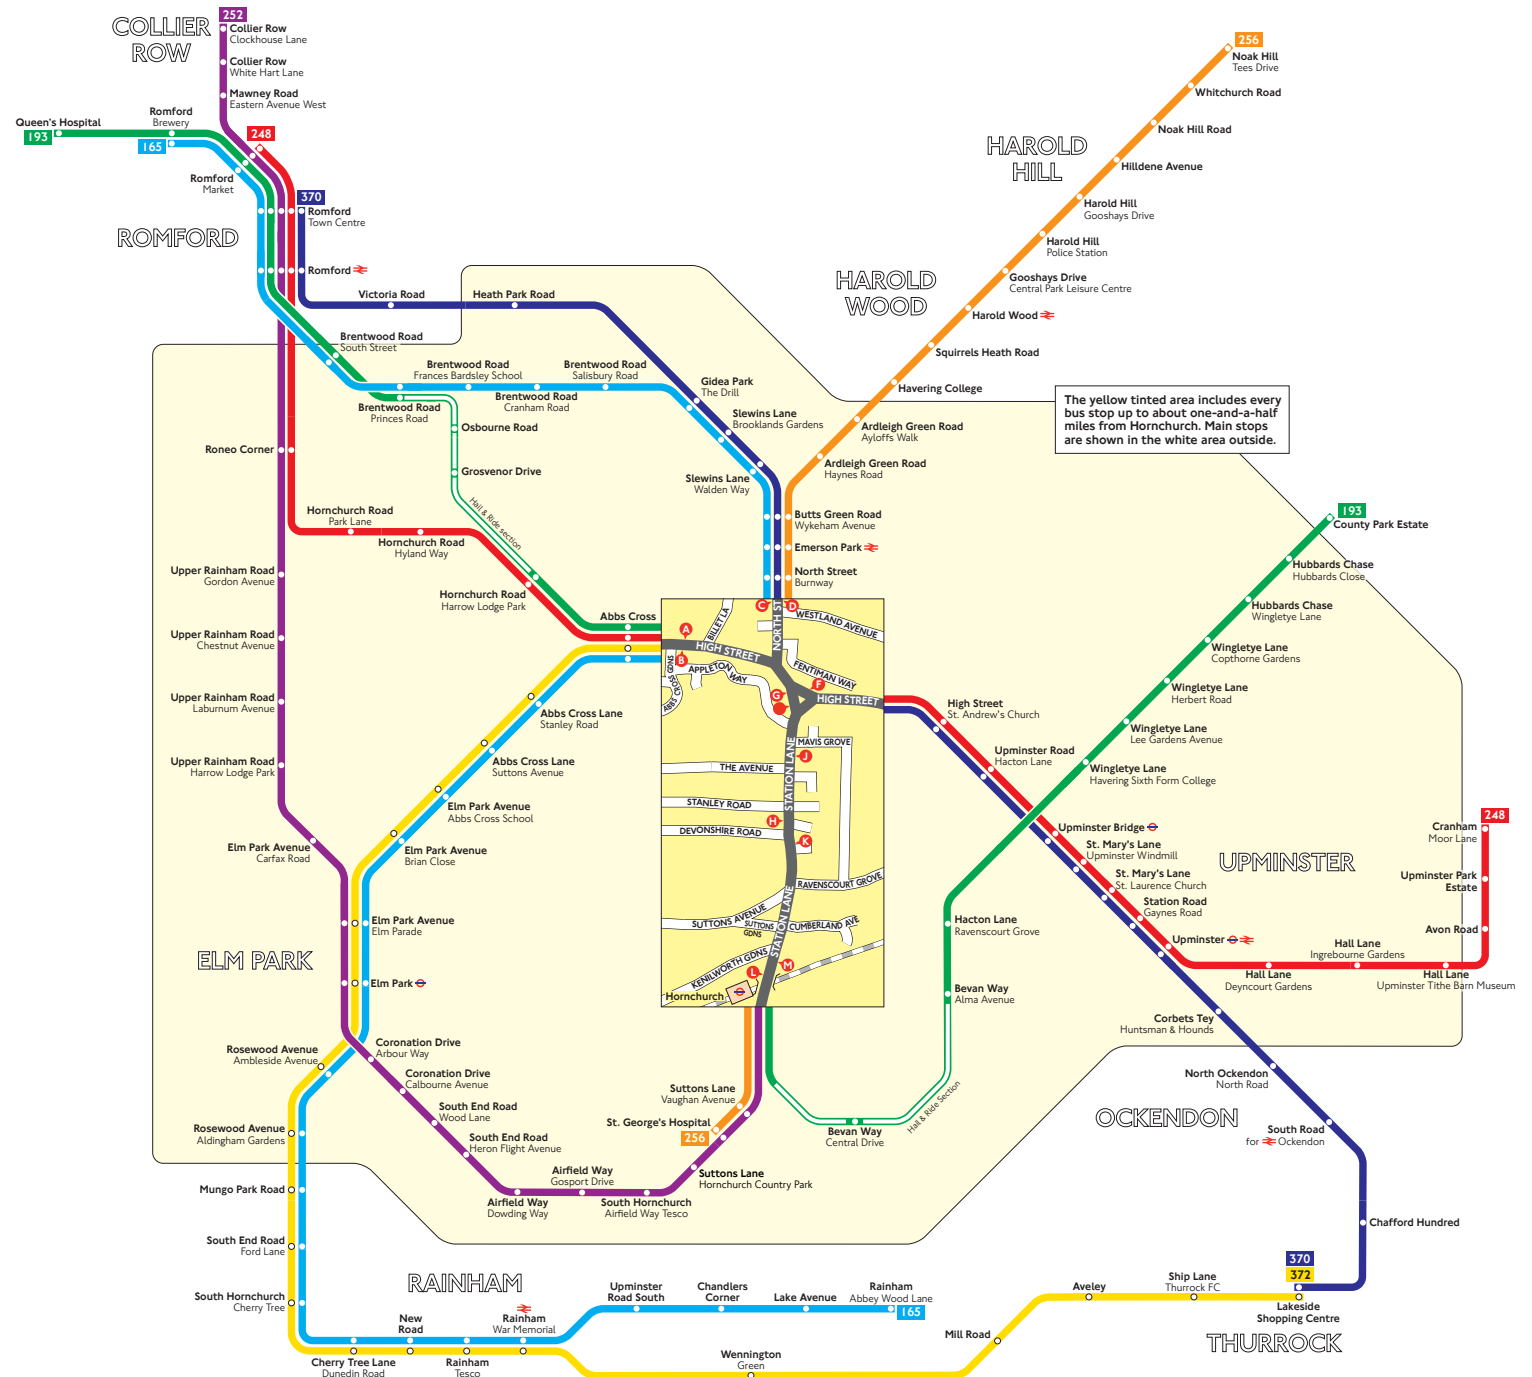

Buses from Hornchurch

Route finder

Day buses

Bus route	Towards	Bus stops
165	Rainham	B D F G
	Romford	A C F G
193	County Park Estate	A F J K M
	Romford	B G H L
248	Cranham	A F
	Romford	B G
252	Collier Row	F J K M
256	Noak Hill	C G H L
	St. George's Hospital	D F J K M
370	Lakeside Shopping Centre	D F
	Romford	C G
372	Lakeside Shopping Centre	B G