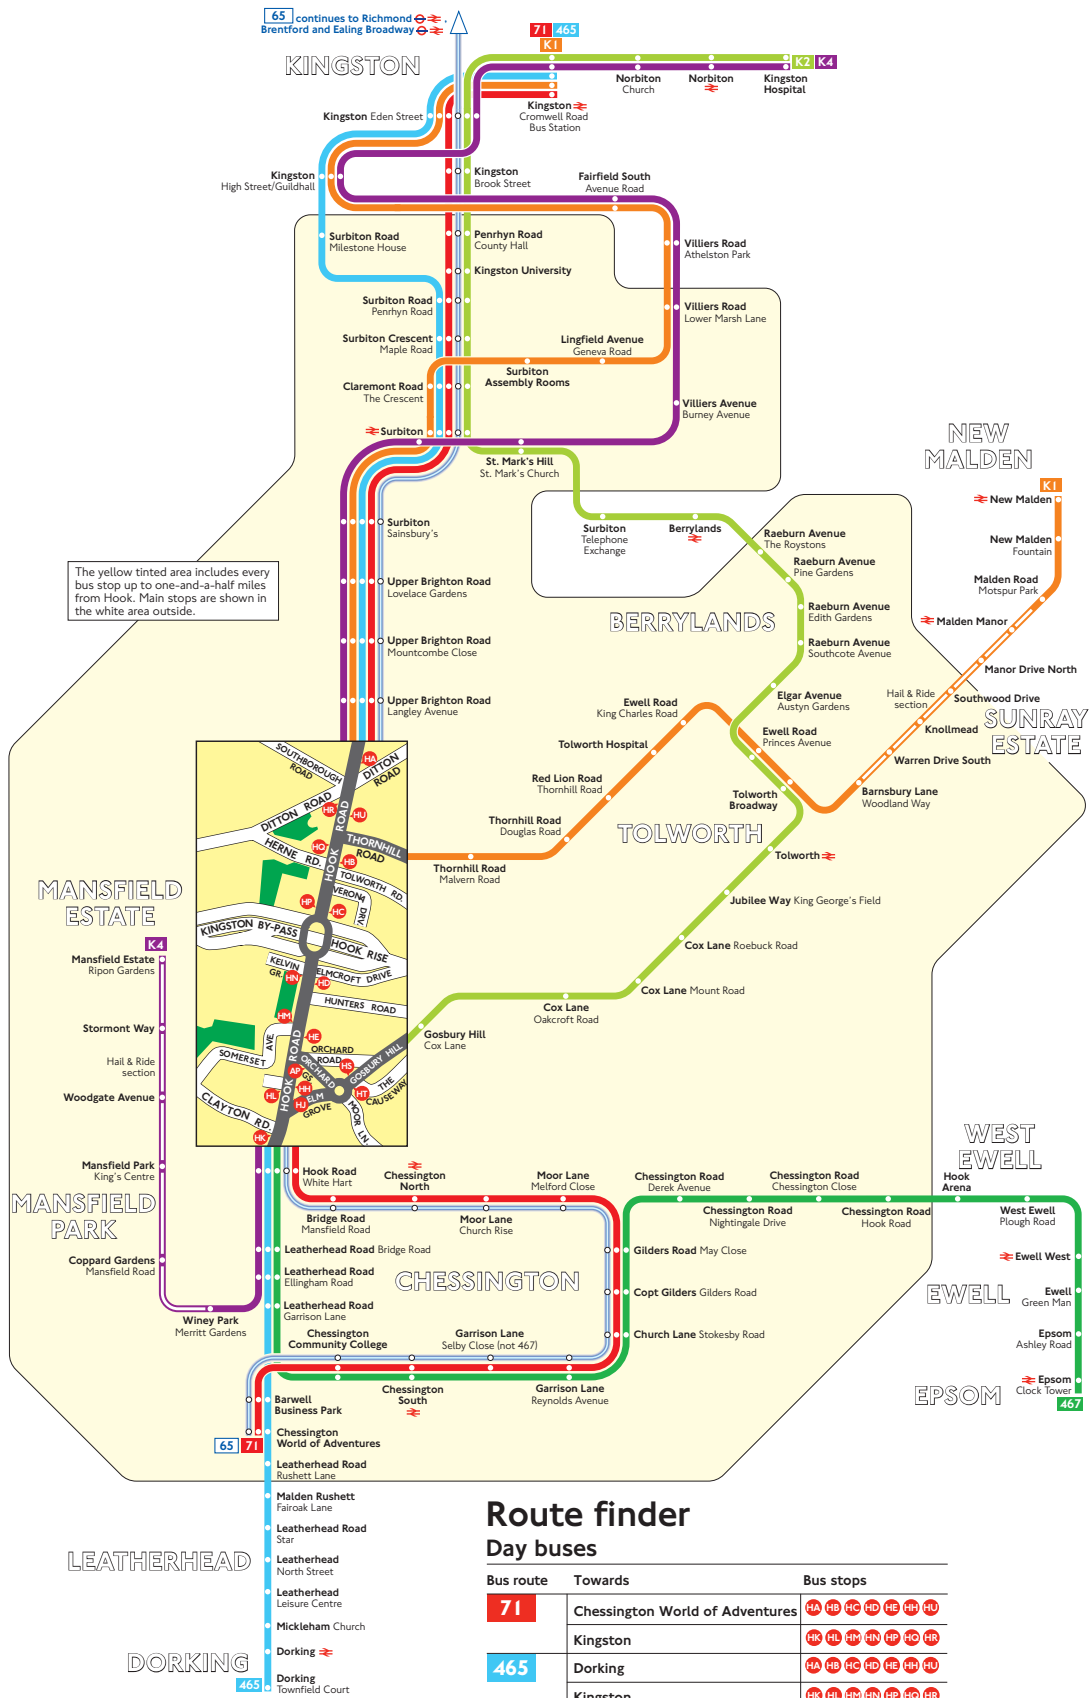

Buses from Hook

Key

- ★ Mondays to Saturdays only
- ✚ Mondays to Saturdays except evenings
- ≡ Connections with National Rail

Red discs show the bus stop you need for your chosen bus service. The disc **4** appears on the top of the bus stop in the street (see map of town centre in centre of diagram).

Route finder

Day buses

Bus route	Towards	Bus stops
71	Chessington World of Adventures	HA HB HC HD HE HF HU
	Kingston	HK HL HM HN HO HR
465	Dorking	HA HB HC HD HE HF HU
	Kingston	HK HL HM HN HO HR
467	Epsom	EU
K1	New Malden	HA HU
	Kingston	HR
K2	Kingston Hospital	HU HS
K4	Kingston Hospital ★	HK HL HM HN HO HR
	Mansfield Estate ★	HA HB HC HD HE HF HU

Night buses

Bus route	Towards	Bus stops
65	Chessington World of Adventures	HA HB HC HD HE HF HU
	Ealing Broadway	HK HL HM HN HO HR

© copyright Transport for London
Information correct from 4 July 2009