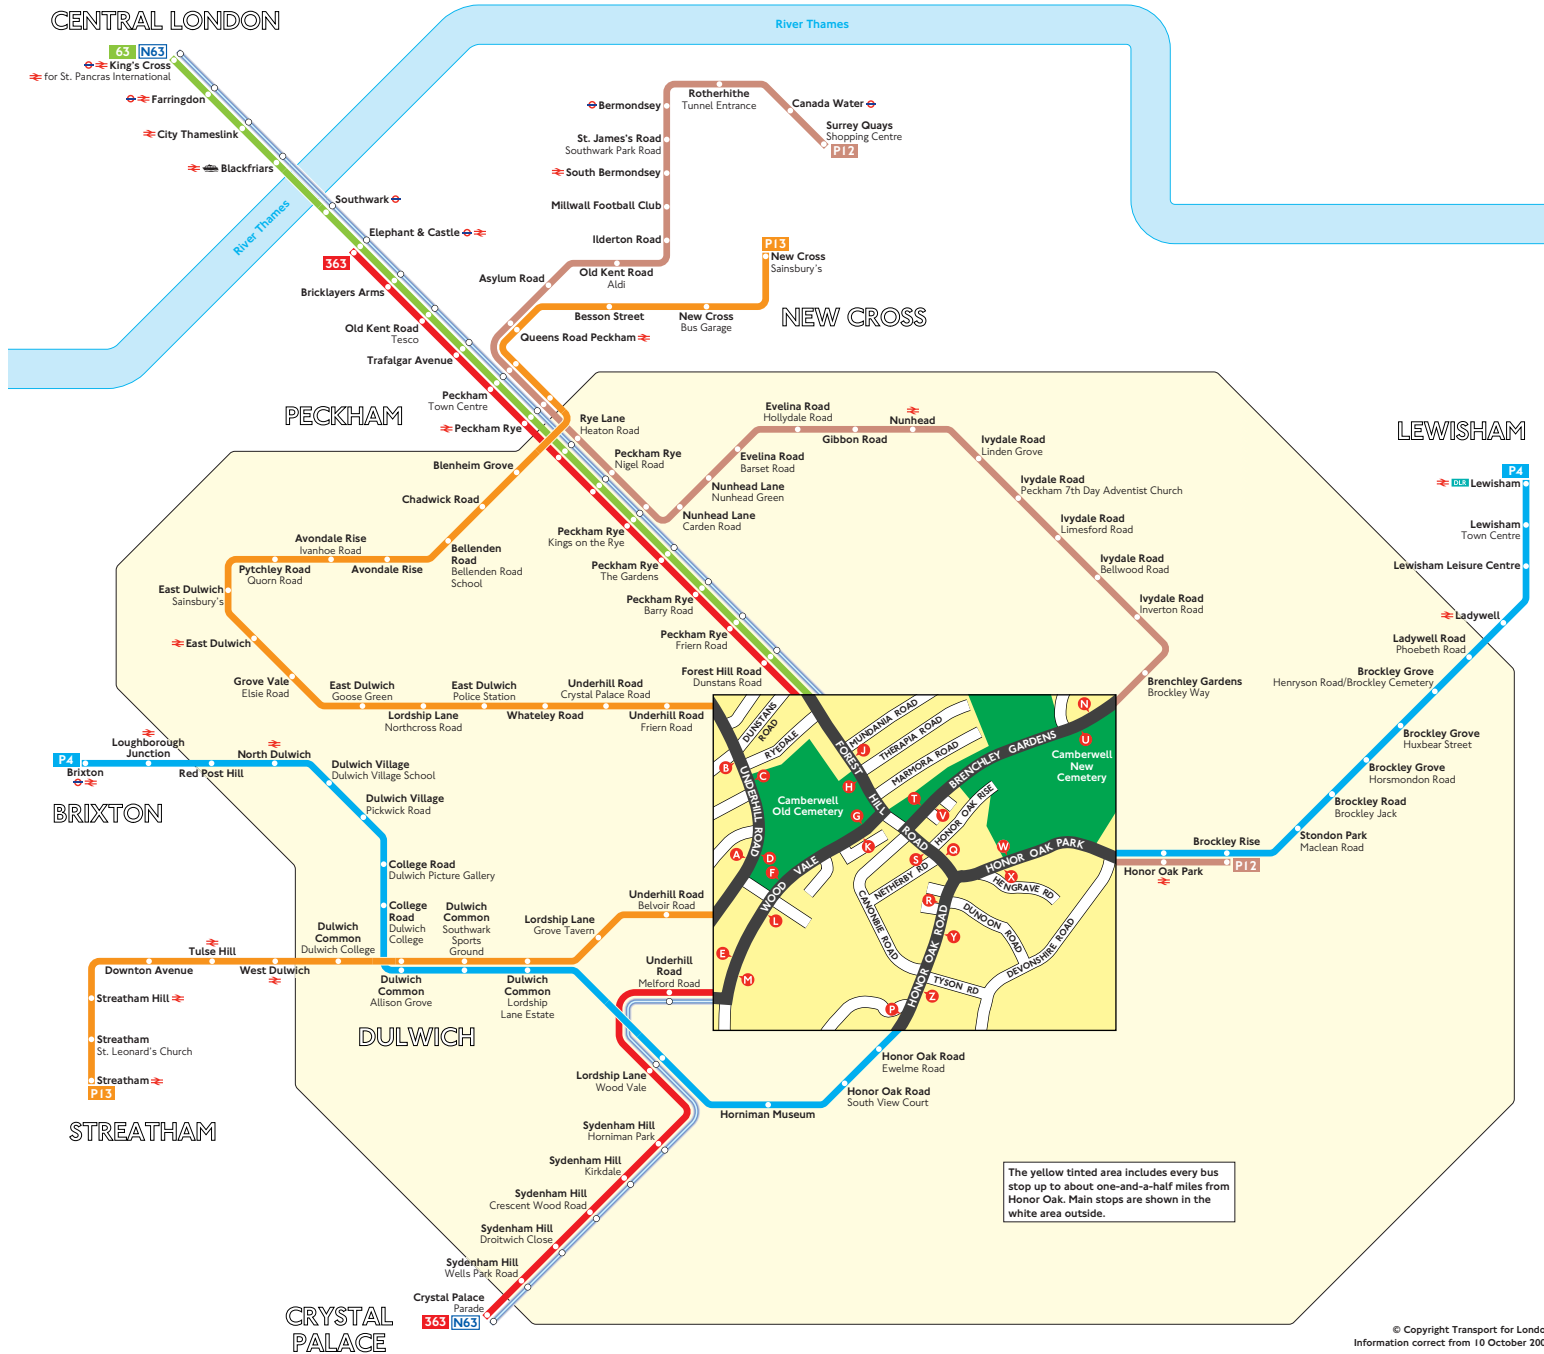

Buses from Honor Oak

Key

- 63 Day buses in black
- N63 Night buses in blue
- Connections with Underground
- Connections with National Rail
- DLR Connections with Docklands Light Railway
- Connections with river boats

Red discs show the bus stop you need for your chosen bus service. The disc **A** appears on the top of the bus stop in the street (see map of town centre in centre of diagram).

Route finder

Day buses

Bus route	Towards	Bus stops
63	Kings' Cross	H
363	Crystal Palace	J K L M
	Elephant & Castle	E F G H
P4	Brixton	X Y Z
	Lewisham	P R W
P12	Brockley Rise	O U V W
	Surrey Quays	N S T X
P13	New Cross	A B
	Streatham	C D

Night buses

Bus route	Towards	Bus stops
N63	Crystal Palace	J K L M
	King's Cross	E F G H