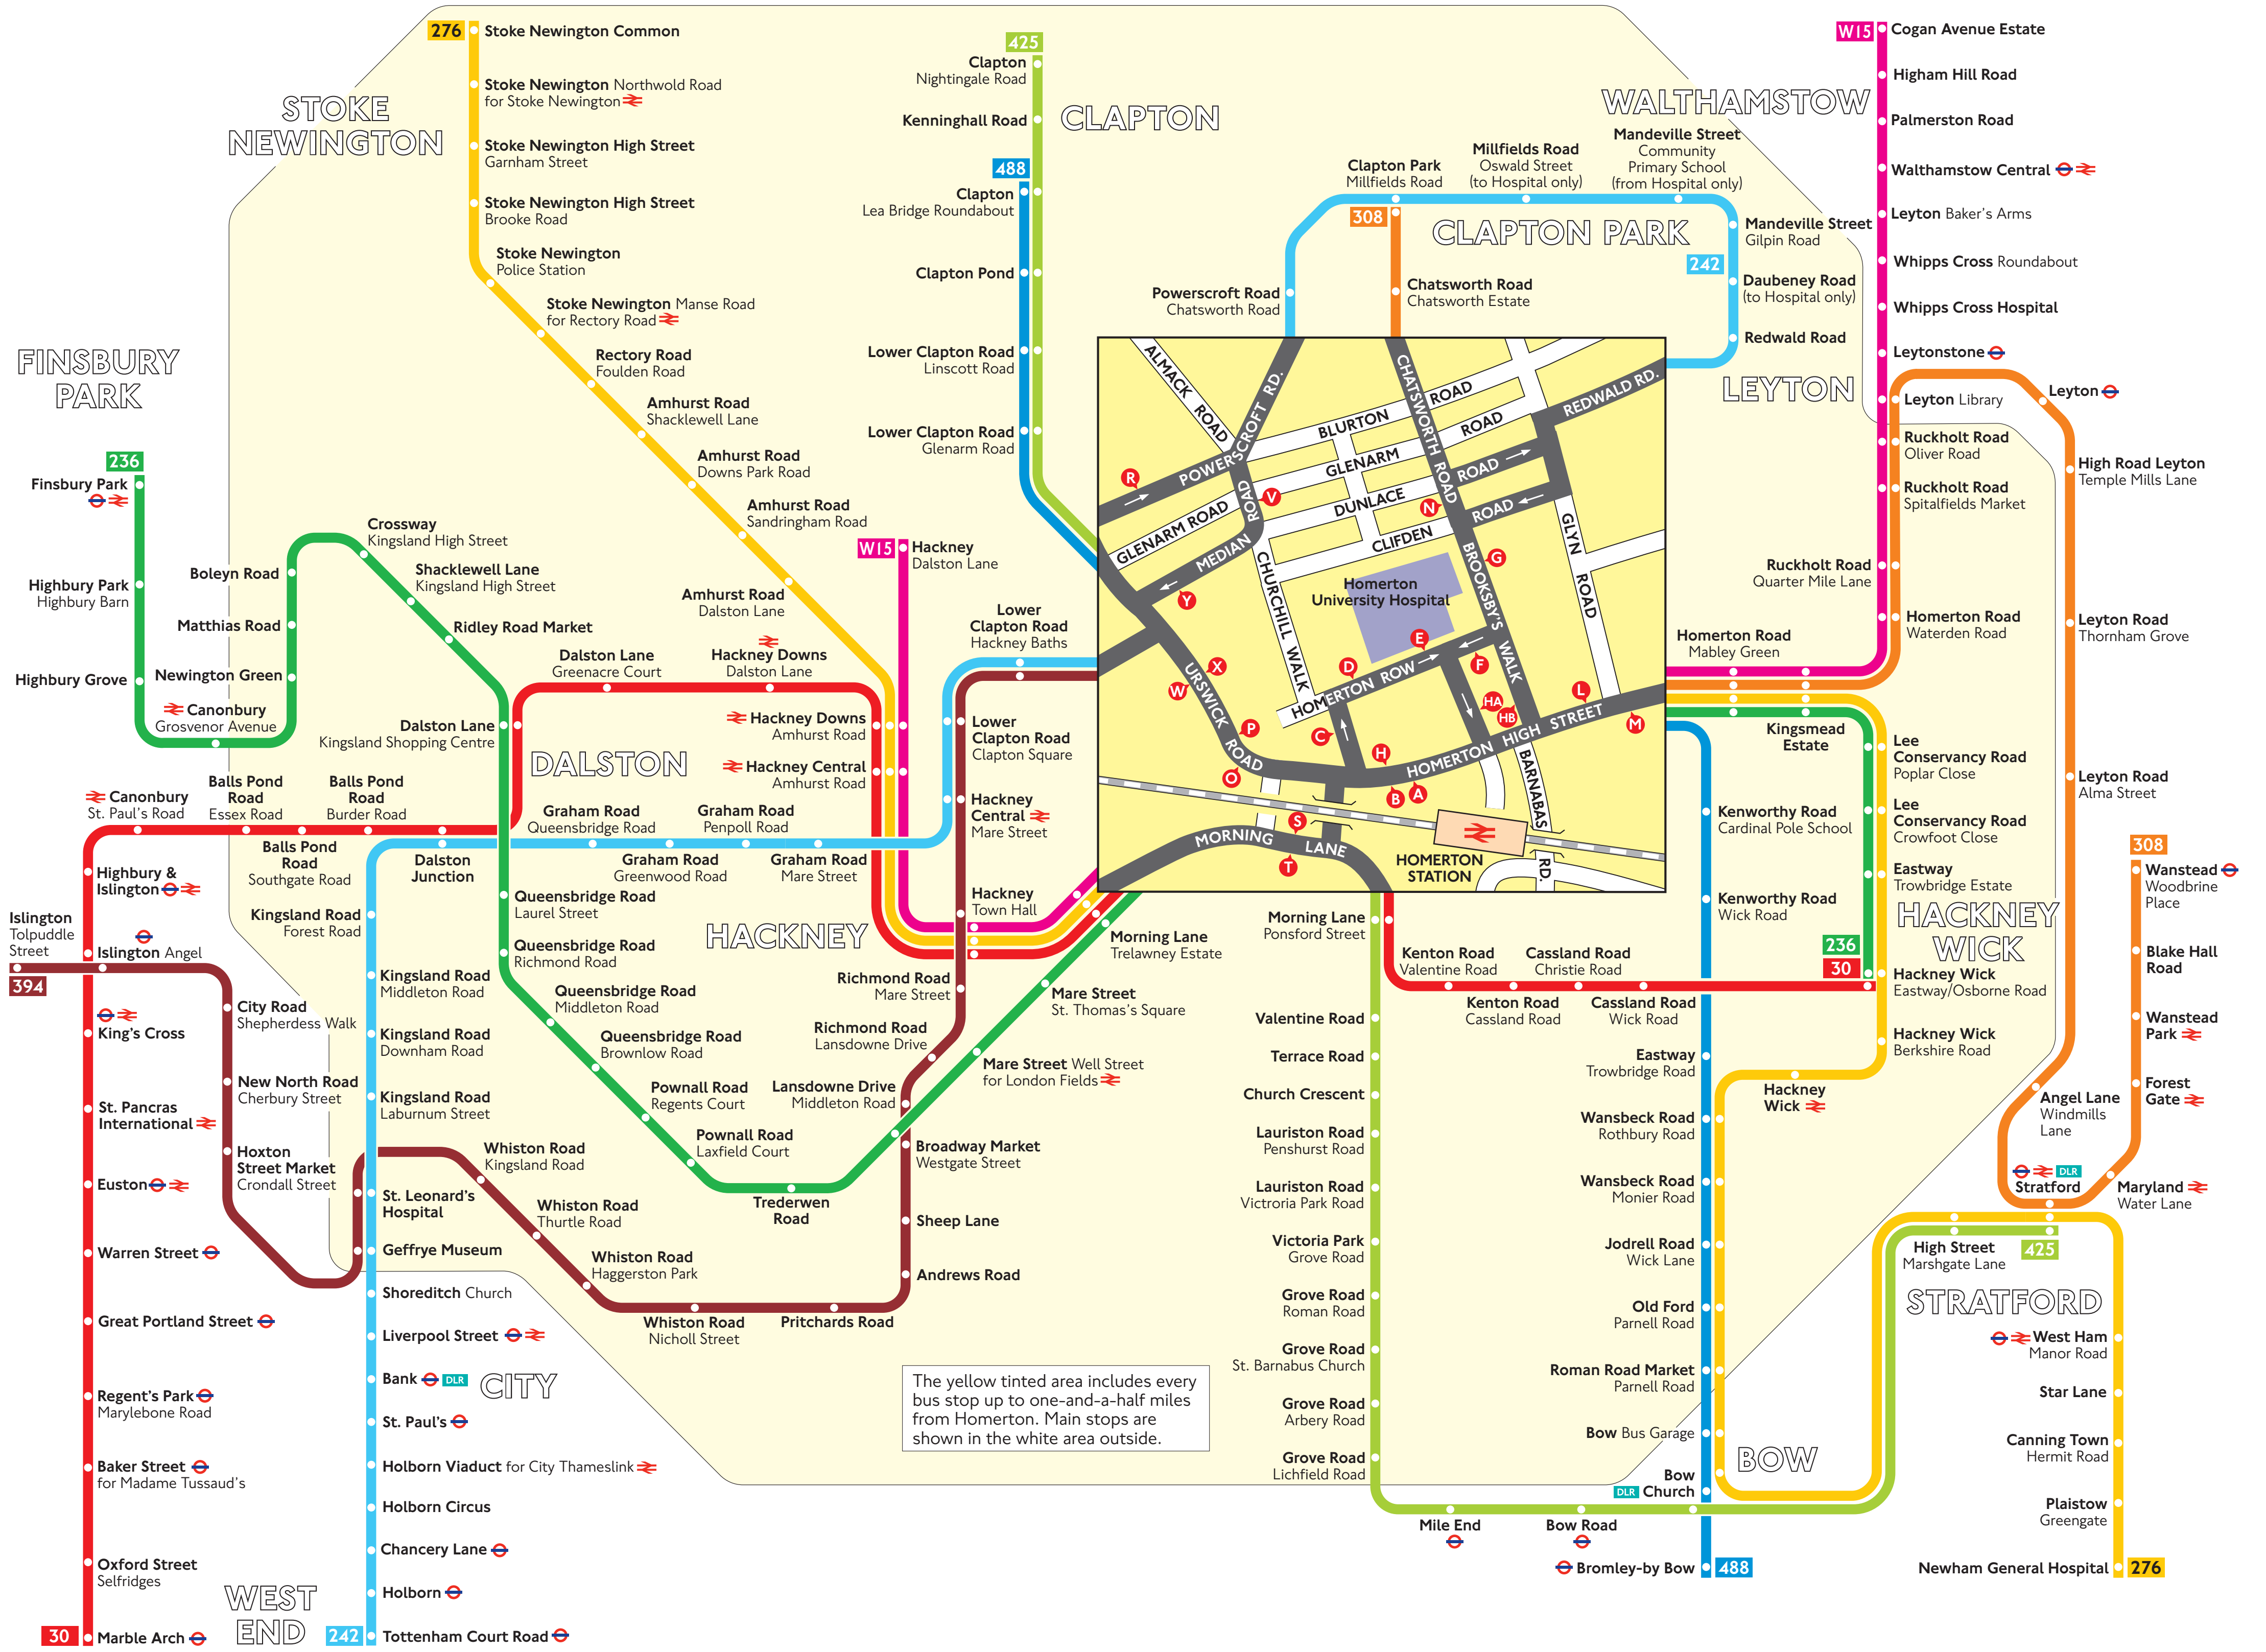

Buses from Homerton

The yellow tinted area includes every bus stop up to one-and-a-half miles from Homerton. Main stops are shown in the white area outside.

© copyright Transport for London
Information correct from 5 July 2008

- Key**
- Connections with Underground
 - Connections with National Rail
 - Connections with Docklands Light Railway

Red discs show the bus stop you need for your chosen bus service. The disc appears on the top of the bus stop in the street (see map of town centre in centre of diagram).

Destination	Bus routes	Bus stops
O		
New Spitalfields Market Ruckholt Road	W15	C D E L S
P		
Old Ford Parnell Road	276	C D E L S
	488	C D E L P X
Oxford Street Selfridges	30	T
Q		
Queensbridge Road	236	A F M T
R		
Rectory Road	276	A F M T
Redwald Road	242	HA HB N R
Regent's Park Marylebone Road	30	T
Richmond Road	394	A E O W
Ridley Road Market	236	A F M T
Roman Road Market Parnell Road	276	C D E L S
	488	C D E L P X
Ruckholt Road	308, W15	C D E L S
S		
St. Leonard's Hospital	242	HA HB N V Y
	394	A E O W
St. Pancras International	30	T
St. Paul's	242	HA HB N V Y
Shacklewell Lane Kingsland Road	236	A F M T
Sheep Lane	394	A E O W
Shoreditch Church	242	HA HB N V Y
Stoke Newington	276	A F M T
Stratford	276	C D E L S
	308	F G L
	425	B C D E P X
T		
Temple Mills Lane	308	F G L
Tottenham Court Road	242	HA HB N V Y
Trederwen Road	236	A F M T
Trowbridge Estate	236, 276	C D E L S
V		
Victoria Park	425	B C D E L P X
W		
Walthamstow Central	W15	C D E L S
Wansbeck Road	276	C D E L S
	488	C D E L P X
Wanstead Woodbrine Place	308	F G L
Wanstead Park	308	F G L
Warren Street	30	T
West Ham Manor Road	276	C D E L S
Whipps Cross Roundabout	W15	C D E L S
Whipps Cross Hospital	W15	C D E L S
Whiston Road	394	A E O W