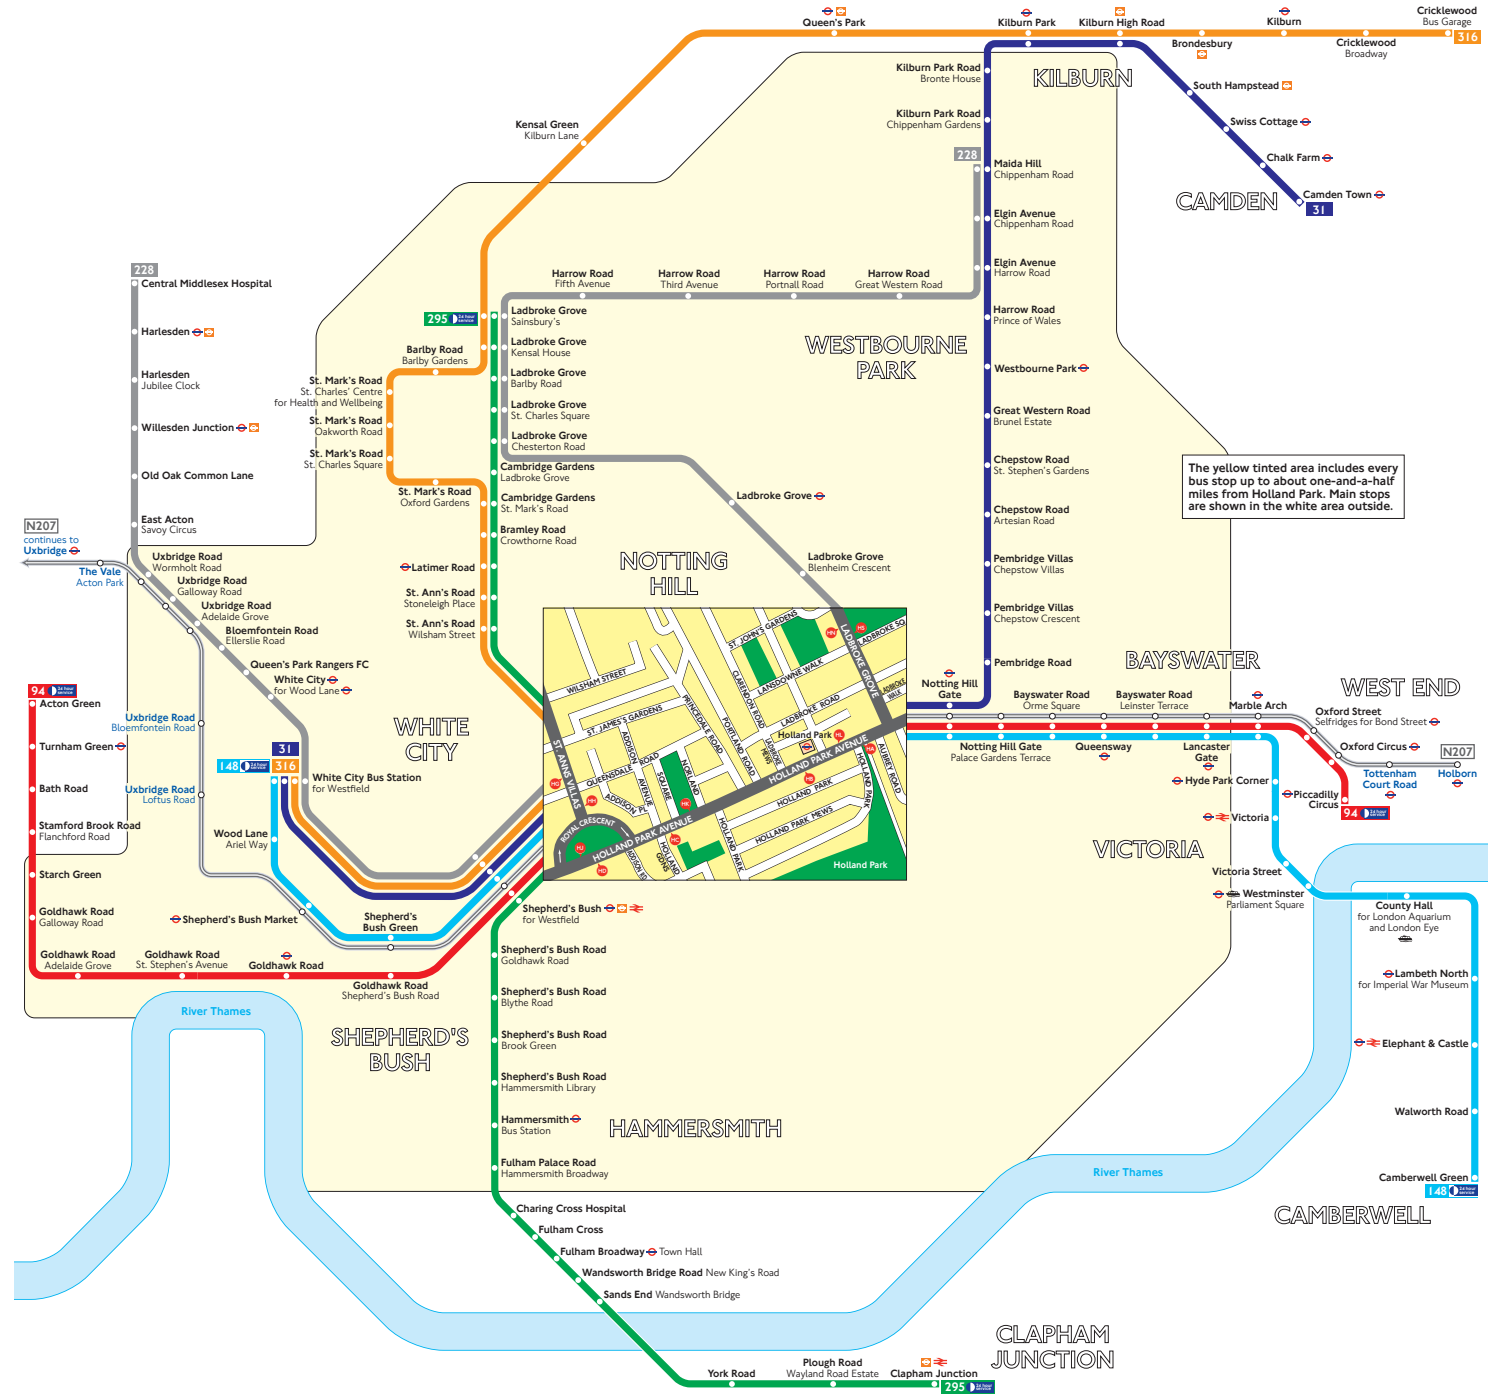

Buses from Holland Park

Route finder

Day buses including 24-hour routes

Bus route	Towards	Bus stops
31	Camden Town	HJ HK HL
	White City	HA HB HC HD
94 24 hour service	Acton Green	HA HB HC HD
	Piccadilly Circus	HJ HK HL
148 24 hour service	Camberwell Green	HJ HK HL
	White City	HA HB HC HD
228	Central Middlesex Hospital	HA HB HC HD HS
	Maida Hill	HJ HK HL HN
295 24 hour service	Clapham Junction	HD HH
	Ladbroke Grove	HC
316	Cricklewood	HC
	White City	HD HH

Night buses

Bus route	Towards	Bus stops
N207	Holborn	HJ HK HL
	Uxbridge	HA HB HC HD

Coaches

Bus route	Towards	Bus stops
Oxford Tube 24 hour service	Hillingdon and Oxford	HD
	Victoria	HJ