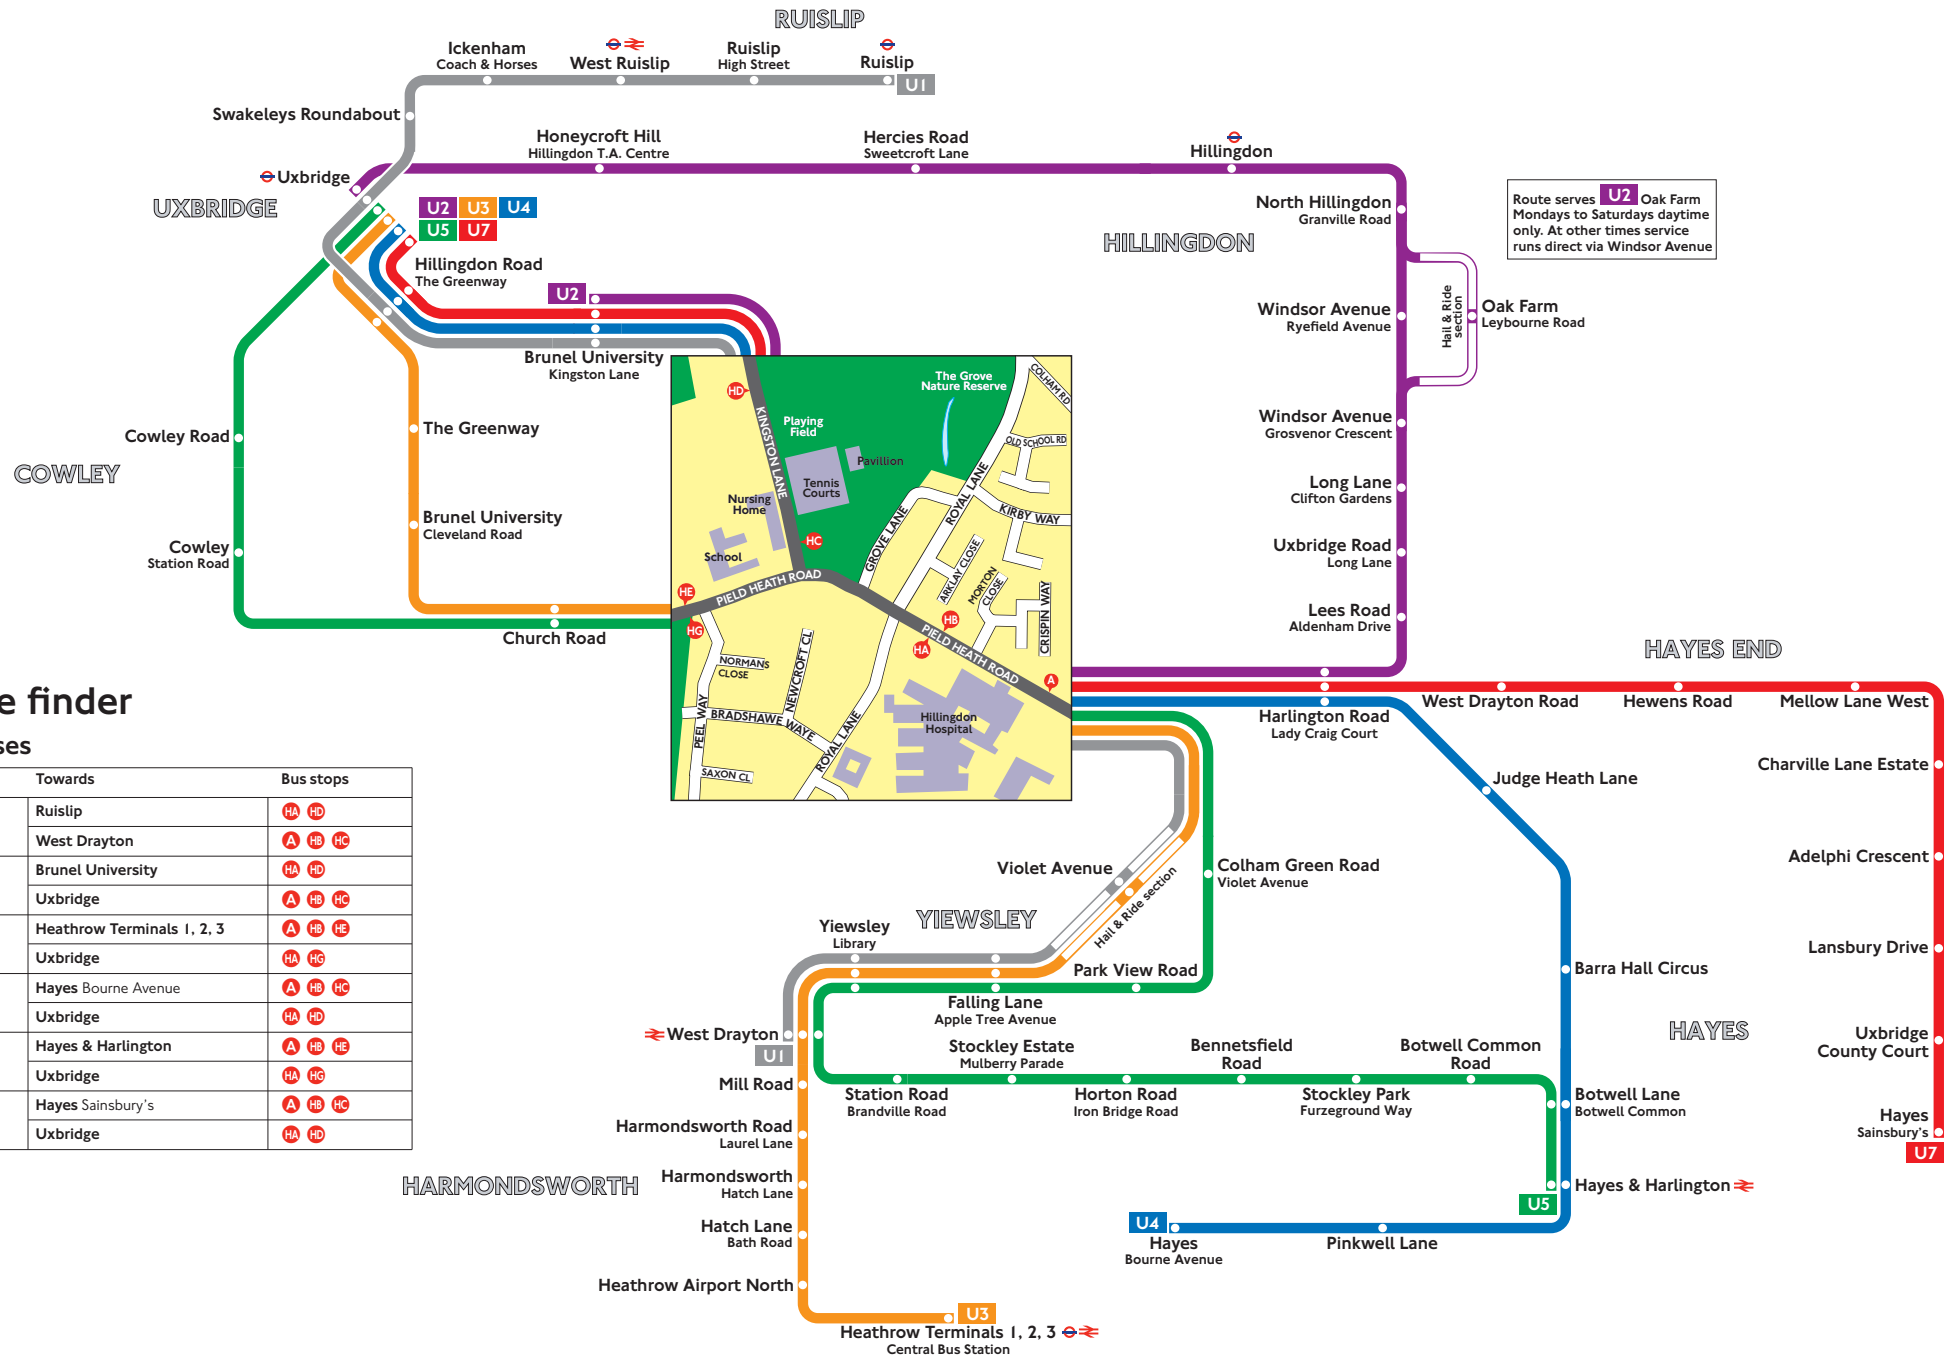

Buses from Hillingdon Hospital

Route serves U2 Oak Farm Mondays to Saturdays daytime only. At other times service runs direct via Windsor Avenue

Route finder

Day buses

Bus route	Towards	Bus stops
U1	Ruislip	HA HD
	West Drayton	A HB HC
U2	Brunel University	HA HD
	Uxbridge	A HB HC
U3	Heathrow Terminals 1, 2, 3	A HB HE
	Uxbridge	HA HG
U4	Hayes Bourne Avenue	A HB HC
	Uxbridge	HA HD
U5	Hayes & Harlington	A HB HE
	Uxbridge	HA HG
U7	Hayes Sainsbury's	A HB HC
	Uxbridge	HA HD