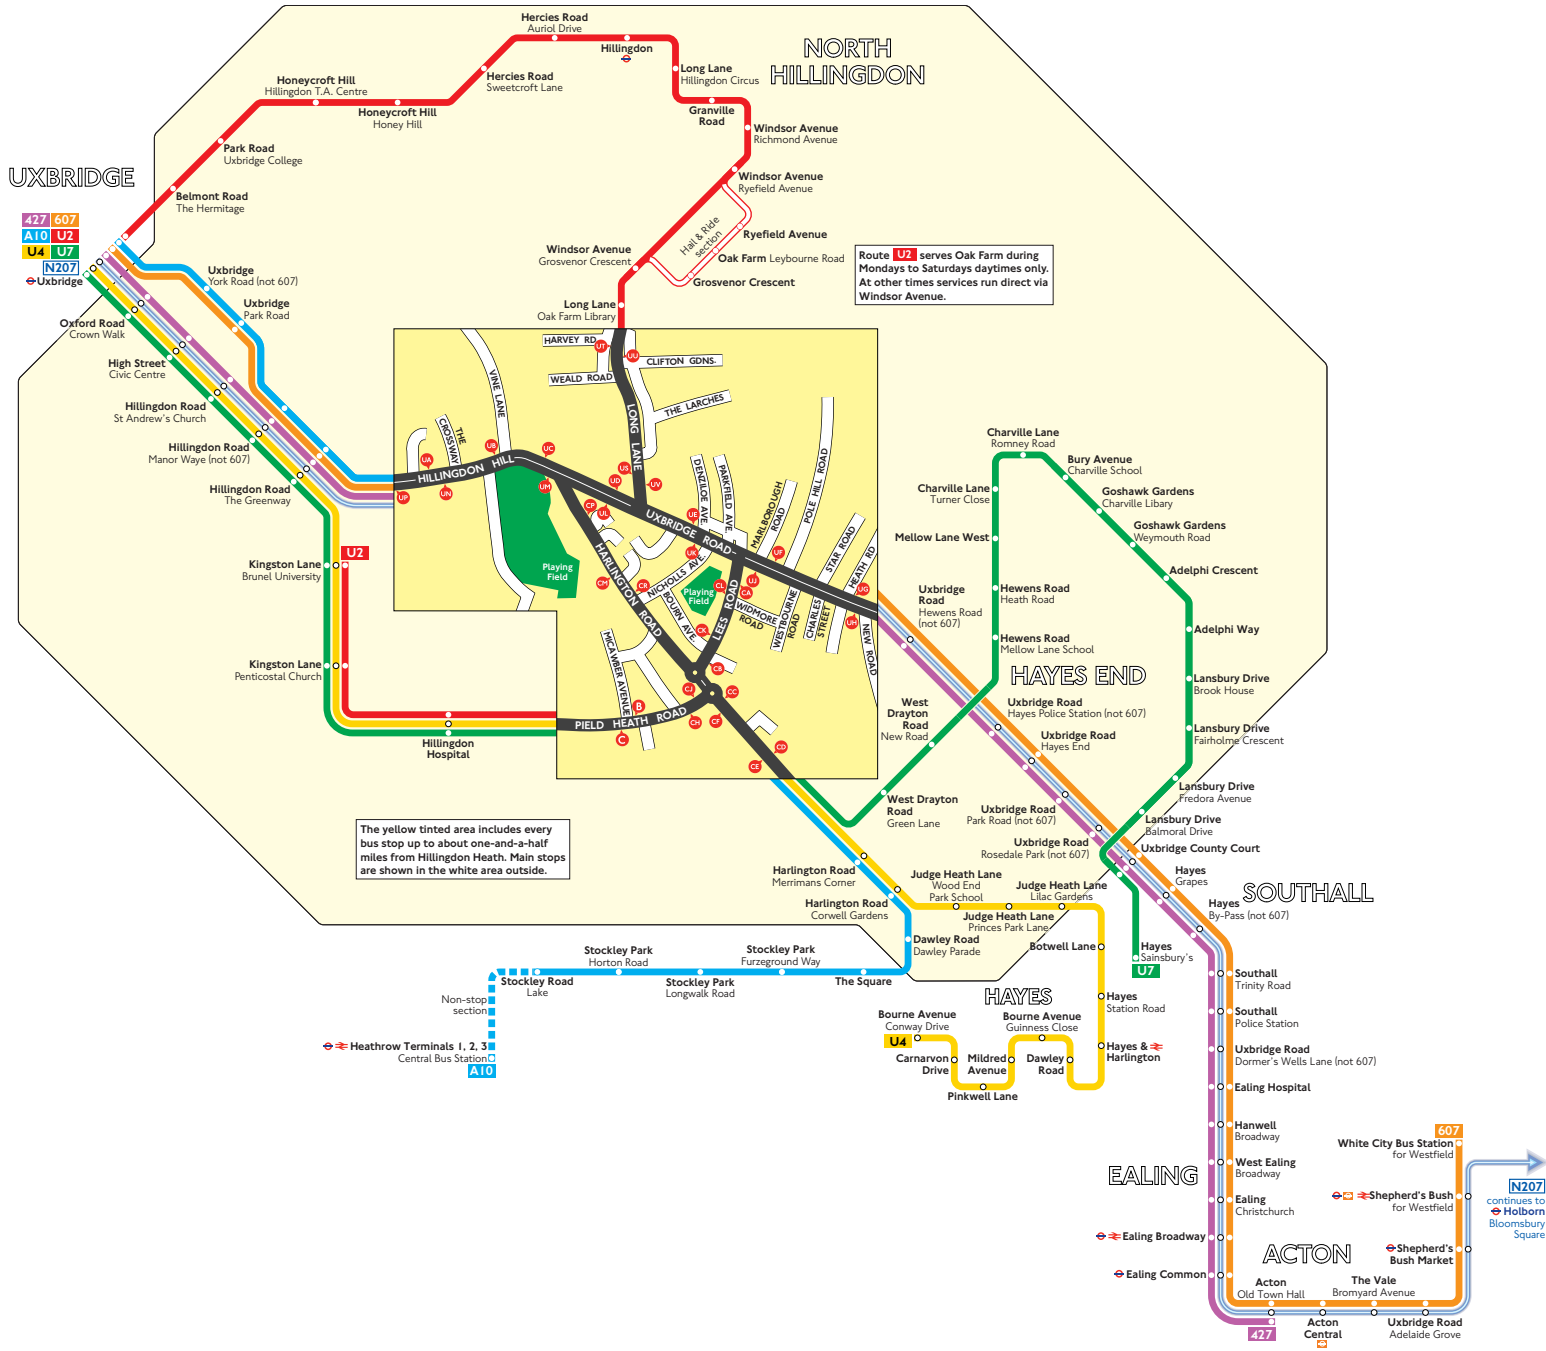

Buses from Hillingdon Heath

Key

- 427 Day buses in black
- N207 Night buses in blue
- Connections with London Underground
- Connections with London Overground
- Connections with National Rail
- Mondays to Saturdays daytimes only
- Limited stop

Red discs show the bus stop you need for your chosen bus service. The disc appears on the top of the bus stop in the street (see map of town centre in centre of diagram).

Route finder

Day buses

Bus route	Towards	Bus stops
427	Acton	UB, UB, UB, UB, UB, UB, UB
	Uxbridge	UB, UB, UB, UB, UB, UB, UB
607	Uxbridge ♦	UB
	White City ♦	UB
A10	Heathrow Airport	UB, UB, UB, UB, UB, UB
	Uxbridge	UB, UB, UB, UB, UB, UB
U2	Brunel University	UB, UB, UB, UB, UB, UB, UB, UB
	Uxbridge	UB, UB, UB, UB, UB, UB
U4	Hayes Bourne Avenue	UB, UB, UB, UB
	Uxbridge	UB, UB, UB, UB
U7	Hayes Sainsbury's	UB, UB, UB, UB
	Uxbridge	UB, UB, UB, UB

Night buses

Bus route	Towards	Bus stops
N207	Holborn	UB, UB, UB, UB, UB, UB, UB
	Uxbridge	UB, UB, UB, UB, UB, UB, UB

Other buses

Bus route	Towards	Bus stops
724	Harlow ♦	UB
	Heathrow Terminal 5 ♦	UB