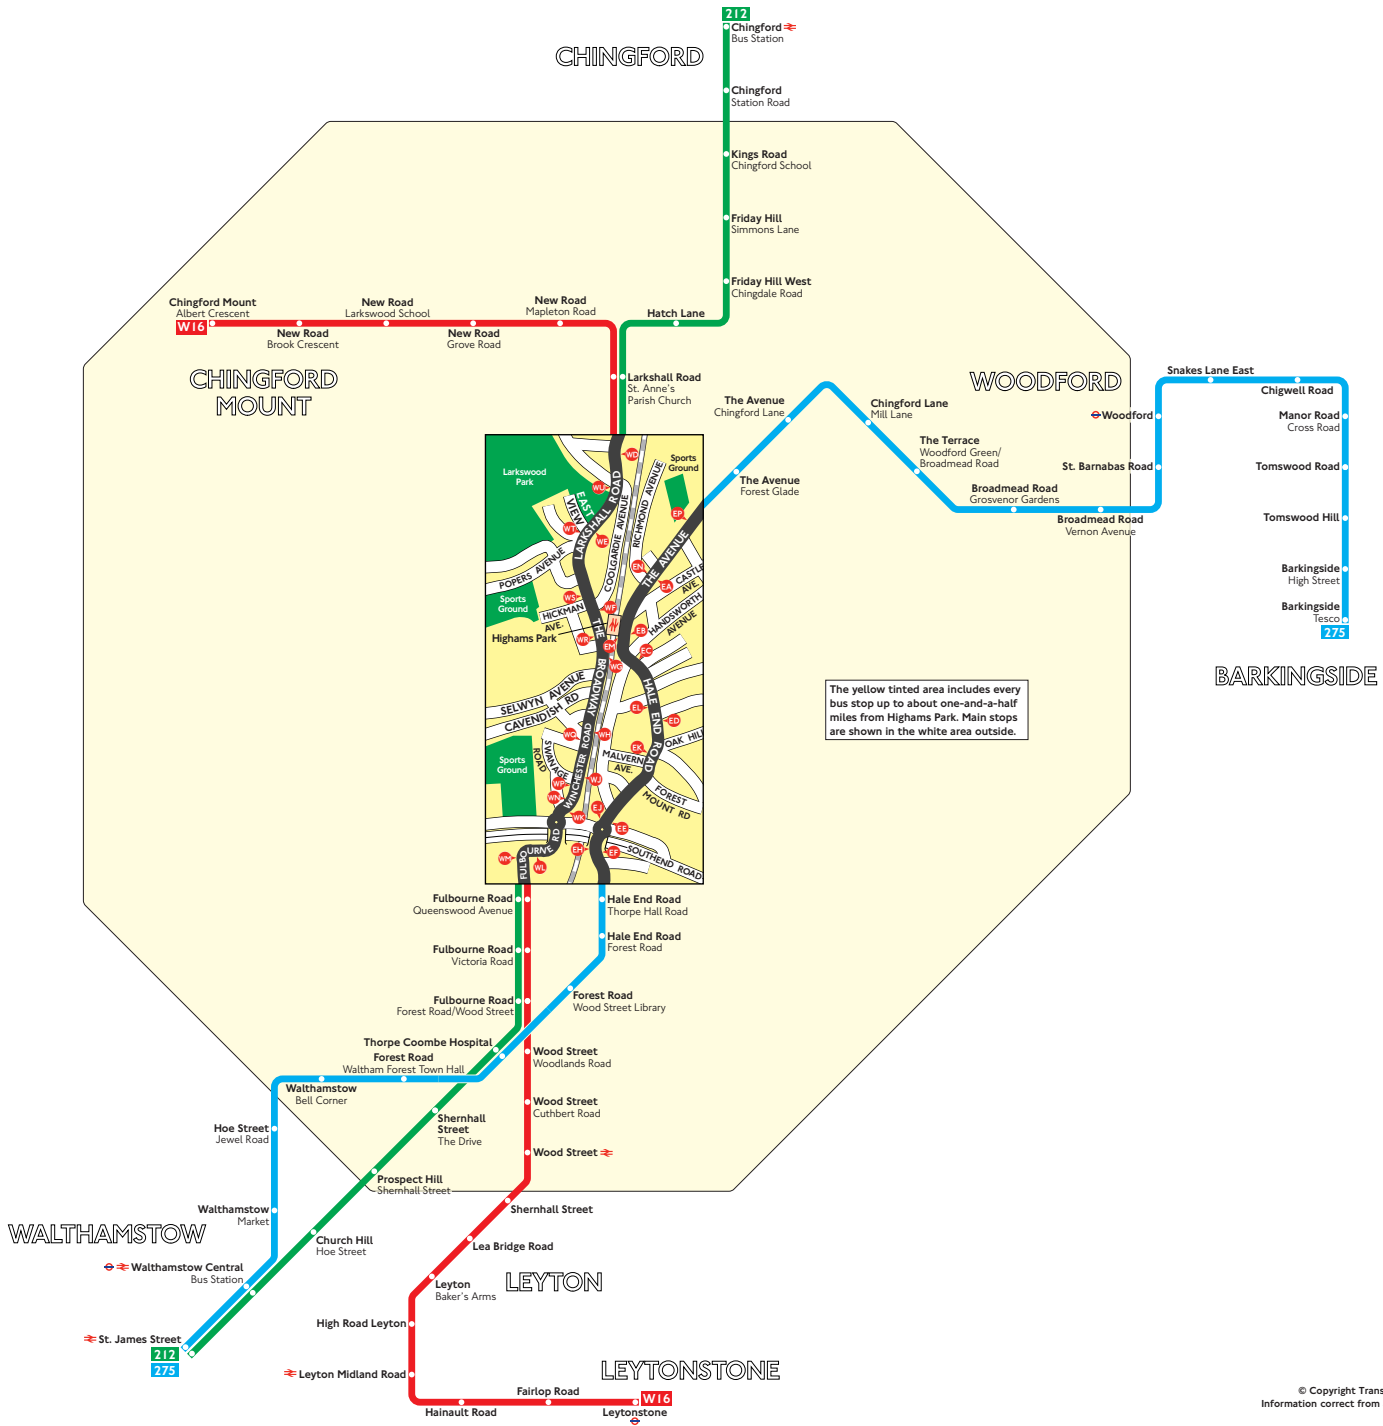

# Buses from Highams Park

## Key

- Connections with Underground
- Connections with National Rail

**A** Red discs show the bus stop you need for your chosen bus service. The disc **A** appears on the top of the bus stop in the street (see map of town centre in centre of diagram).

## Route finder

### Day buses

Bus route	Towards	Bus stops
<b>212</b>	Chingford	WM  WR  WP  WC WR  WS  WT  WL
	St. James Street	WD  WE  WF  WG WH  WJ  WK  WL
	Barkingside	EH  EJ  EK  EL EM  EN  EP
<b>275</b>	St. James Street	EA  EB  EC  ED EE  EF
	Chingford Mount	WM  WR  WP  WC WR  WS  WT  WL
<b>W16</b>	Leytonstone	WD  WE  WF  WG WH  WJ  WK  WL
	Leytonstone	WM  WR  WP  WC WR  WS  WT  WL