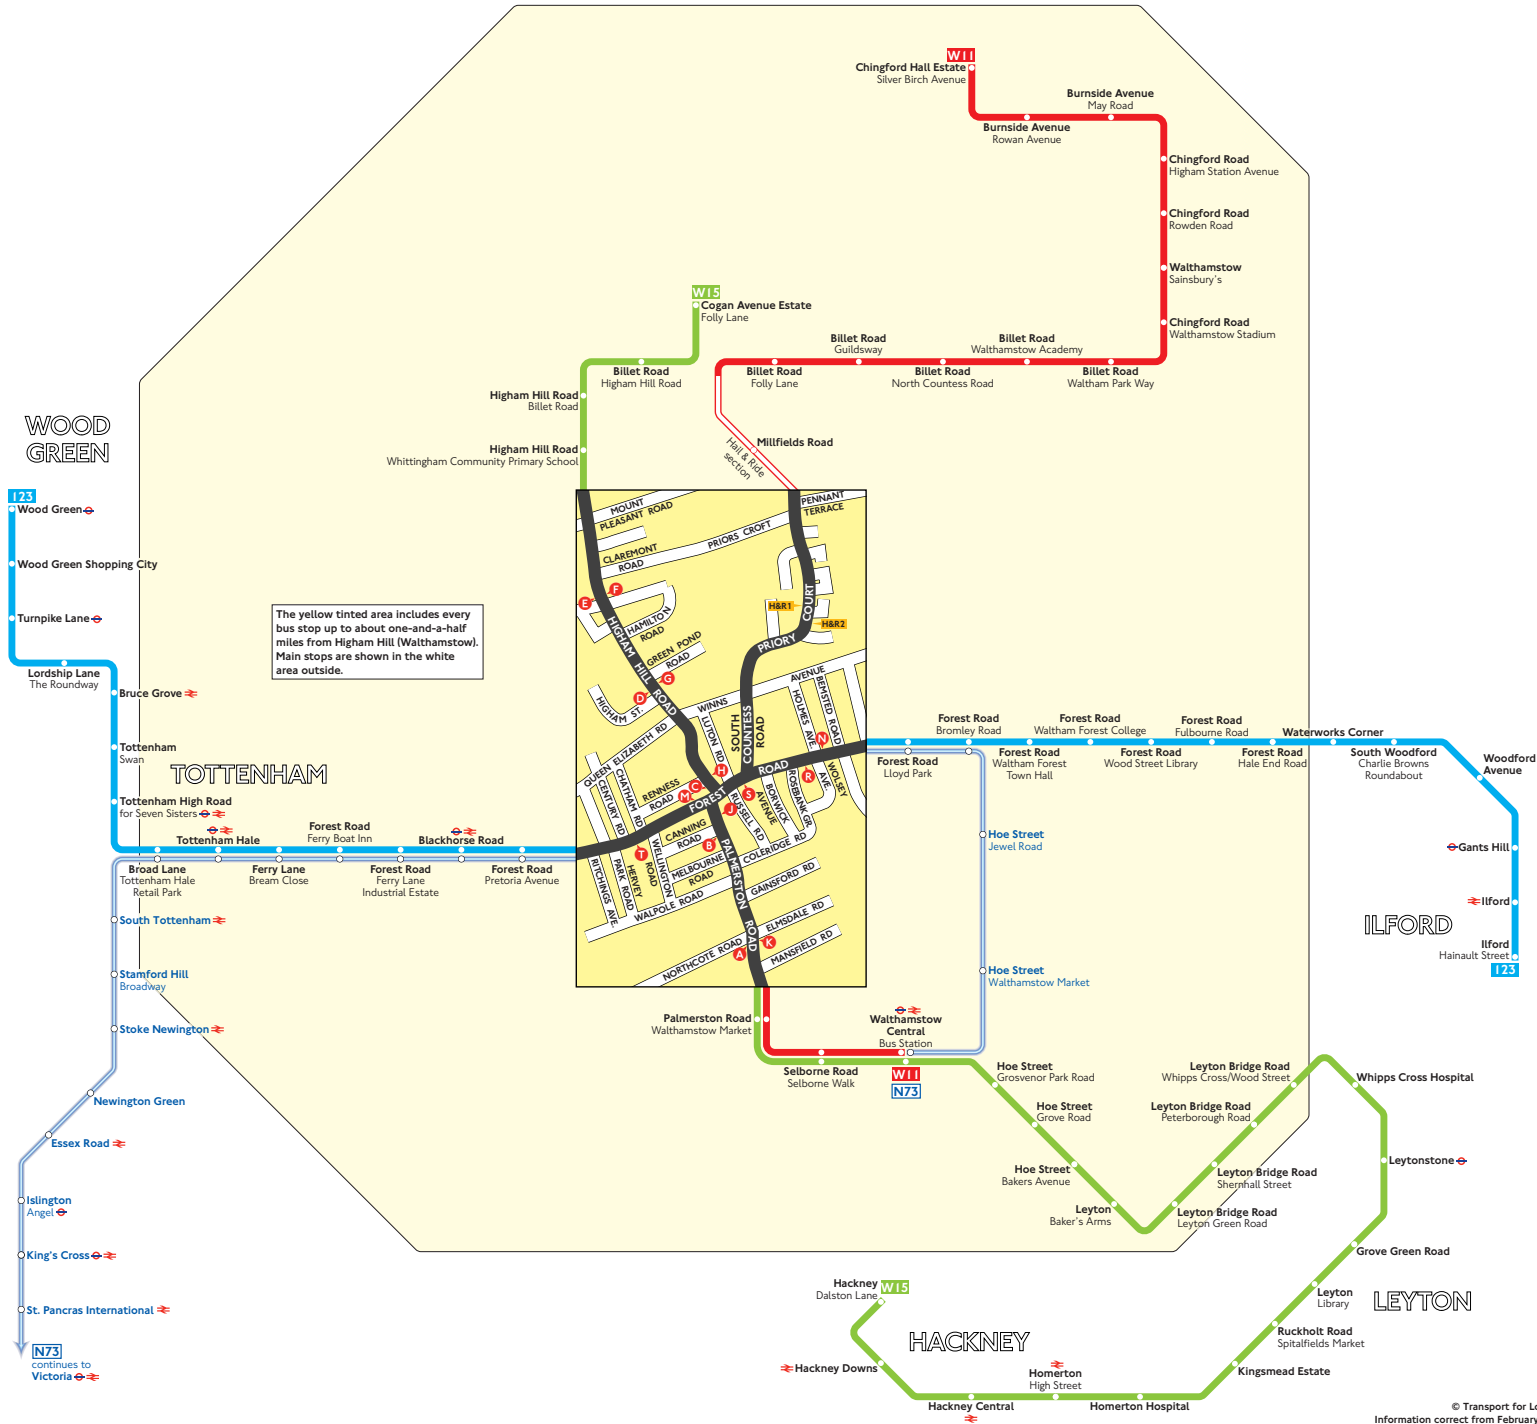

# Buses from Higham Hill (Walthamstow)

## Key

- Connections with Underground
- Connections with National Rail

Route W11 operates as Hail & Ride on the sections of roads marked **HBR1** and **HBR2** on the map. Buses stop at any safe point along the road. There are no bus stops at these locations, but please indicate clearly to the driver when you wish to board or alight.

Red discs show the bus stop you need for your chosen bus service. The disc **A** appears on the top of the bus stop in the street (see map of town centre in centre of diagram).

## Route finder