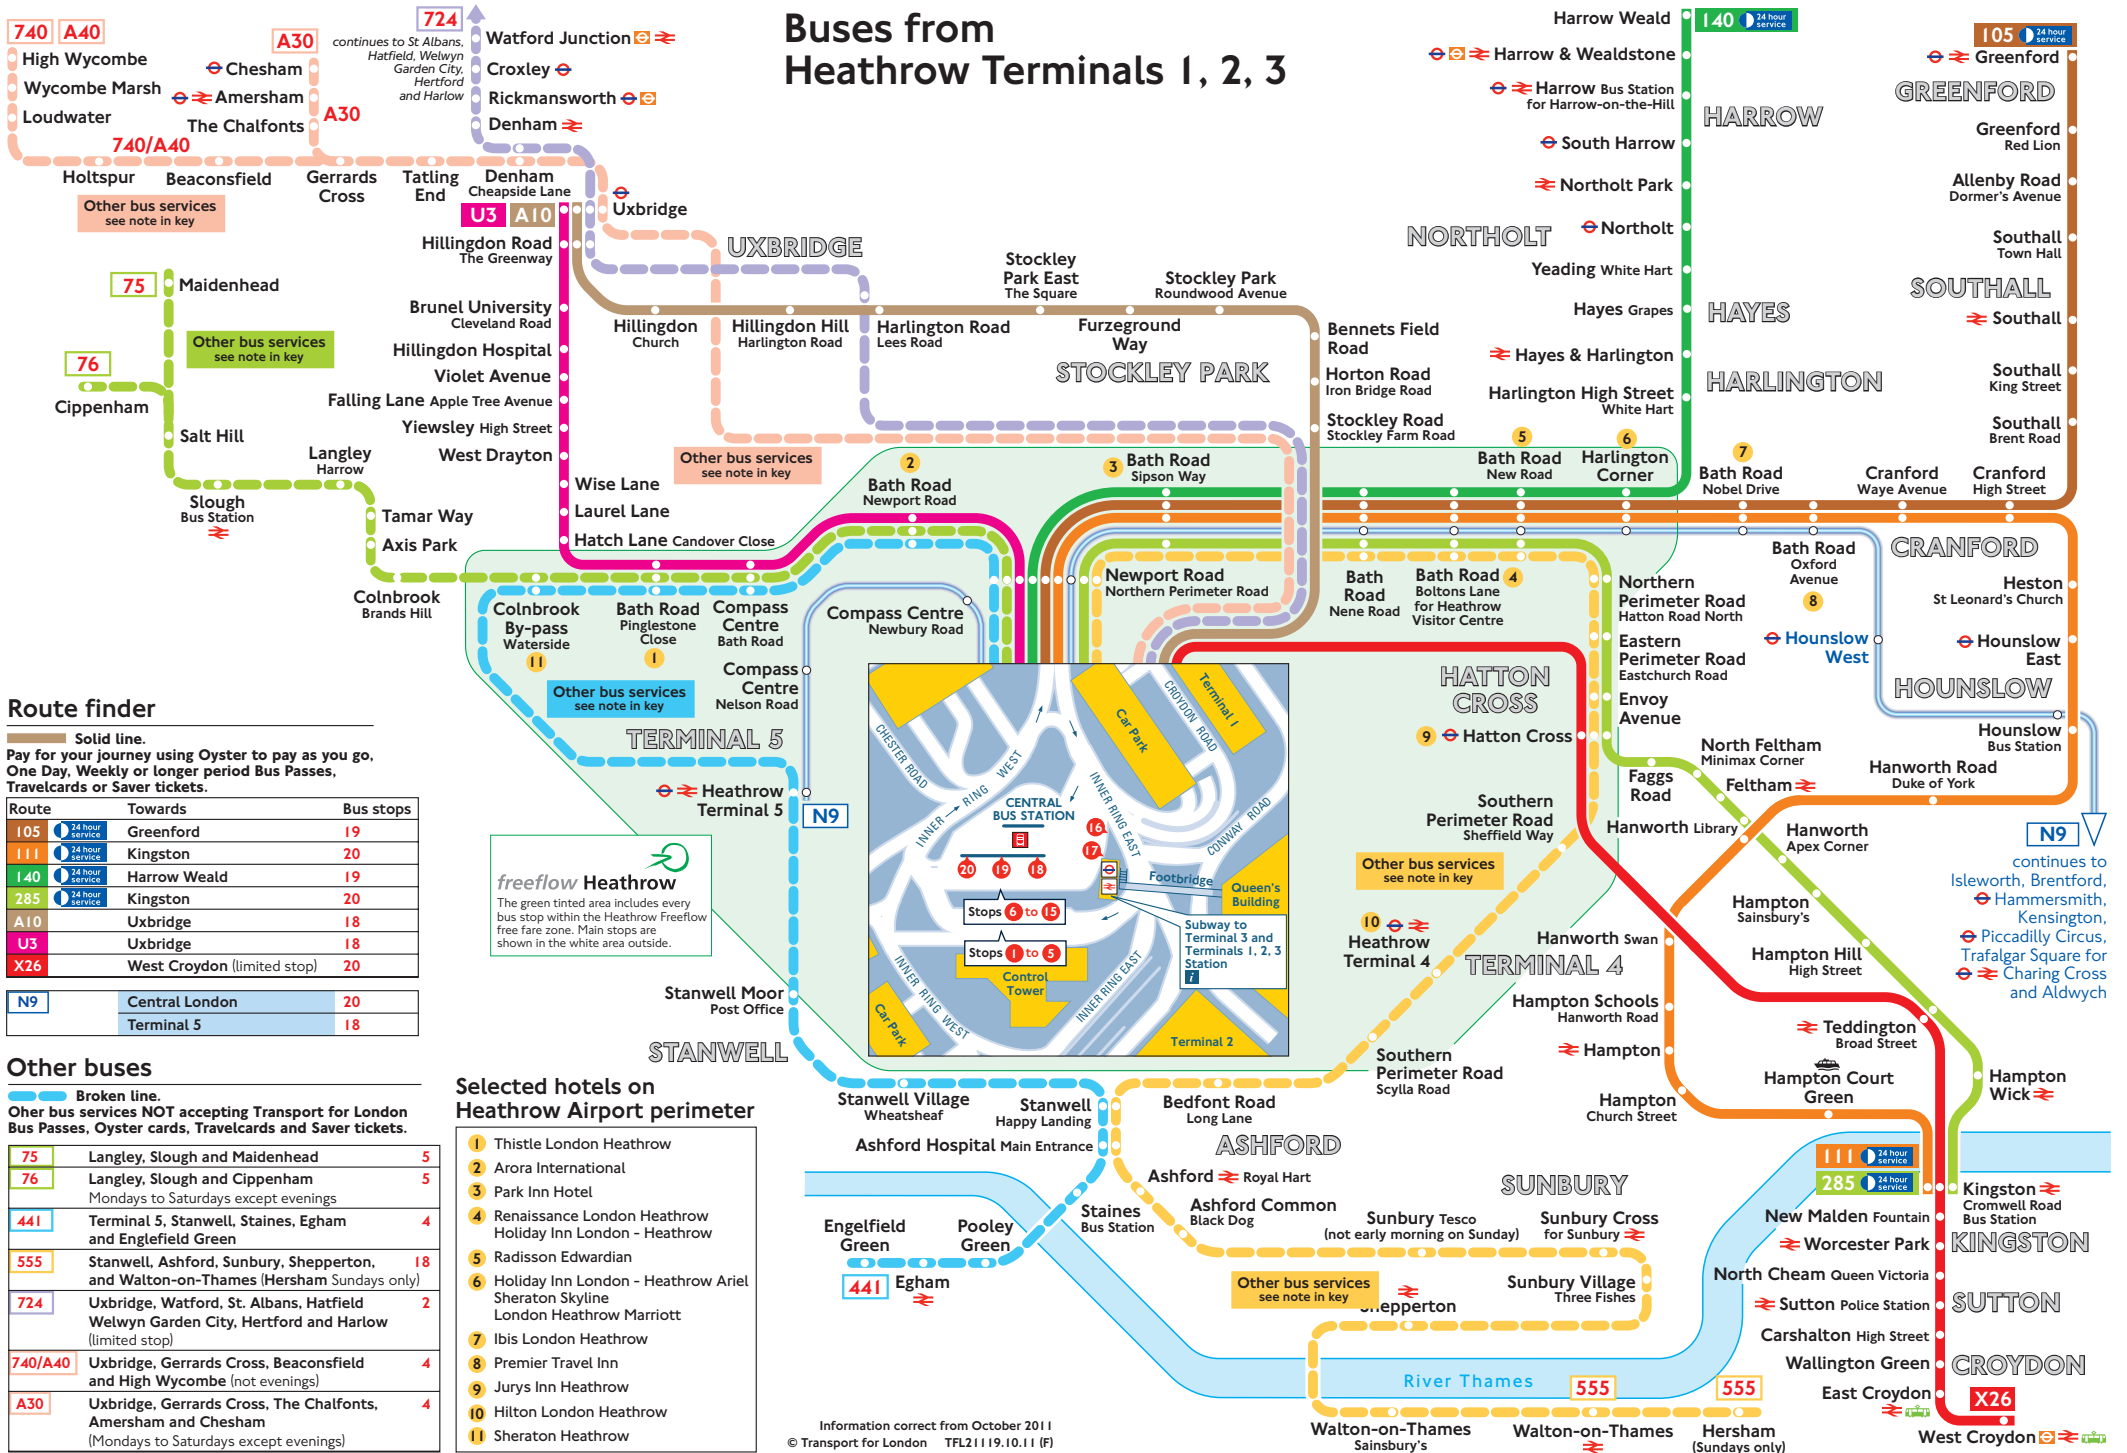

Buses from Heathrow Terminals 1, 2, 3

Route finder

Solid line.
Pay for your journey using Oyster to pay as you go, One Day, Weekly or longer period Bus Passes, Travelcards or Saver tickets.

Route	Towards	Bus stops
105	Greenford	19
111	Kingston	20
140	Harrow Weald	19
285	Kingston	20
A10	Uxbridge	18
U3	Uxbridge	18
X26	West Croydon (limited stop)	20

N9	Central London	20
	Terminal 5	18

Other buses

Broken line.
Other bus services NOT accepting Transport for London Bus Passes, Oyster cards, Travelcards and Saver tickets.

75	Langley, Slough and Maidenhead	5
76	Langley, Slough and Cippenham Mondays to Saturdays except evenings	5
441	Terminal 5, Stanwell, Staines, Egham and Englefield Green	4
555	Stanwell, Ashford, Sunbury, Shepperton, and Walton-on-Thames (Hersham Sundays only)	18
724	Uxbridge, Watford, St. Albans, Hatfield Welwyn Garden City, Hertford and Harlow (limited stop)	2
740/A40	Uxbridge, Gerrards Cross, Beaconsfield and High Wycombe (not evenings)	4
A30	Uxbridge, Gerrards Cross, The Chalfonts, Amersham and Chesham (Mondays to Saturdays except evenings)	4

Selected hotels on Heathrow Airport perimeter

- 1 Thistle London Heathrow
- 2 Arora International
- 3 Park Inn Hotel
- 4 Renaissance London Heathrow
Holiday Inn London - Heathrow
- 5 Radisson Edwardian
- 6 Holiday Inn London - Heathrow Ariel
Sheraton Skyline
London Heathrow Marriott
- 7 Ibis London Heathrow
- 8 Premier Travel Inn
- 9 Jurys Inn Heathrow
- 10 Hilton London Heathrow
- 11 Sheraton Heathrow