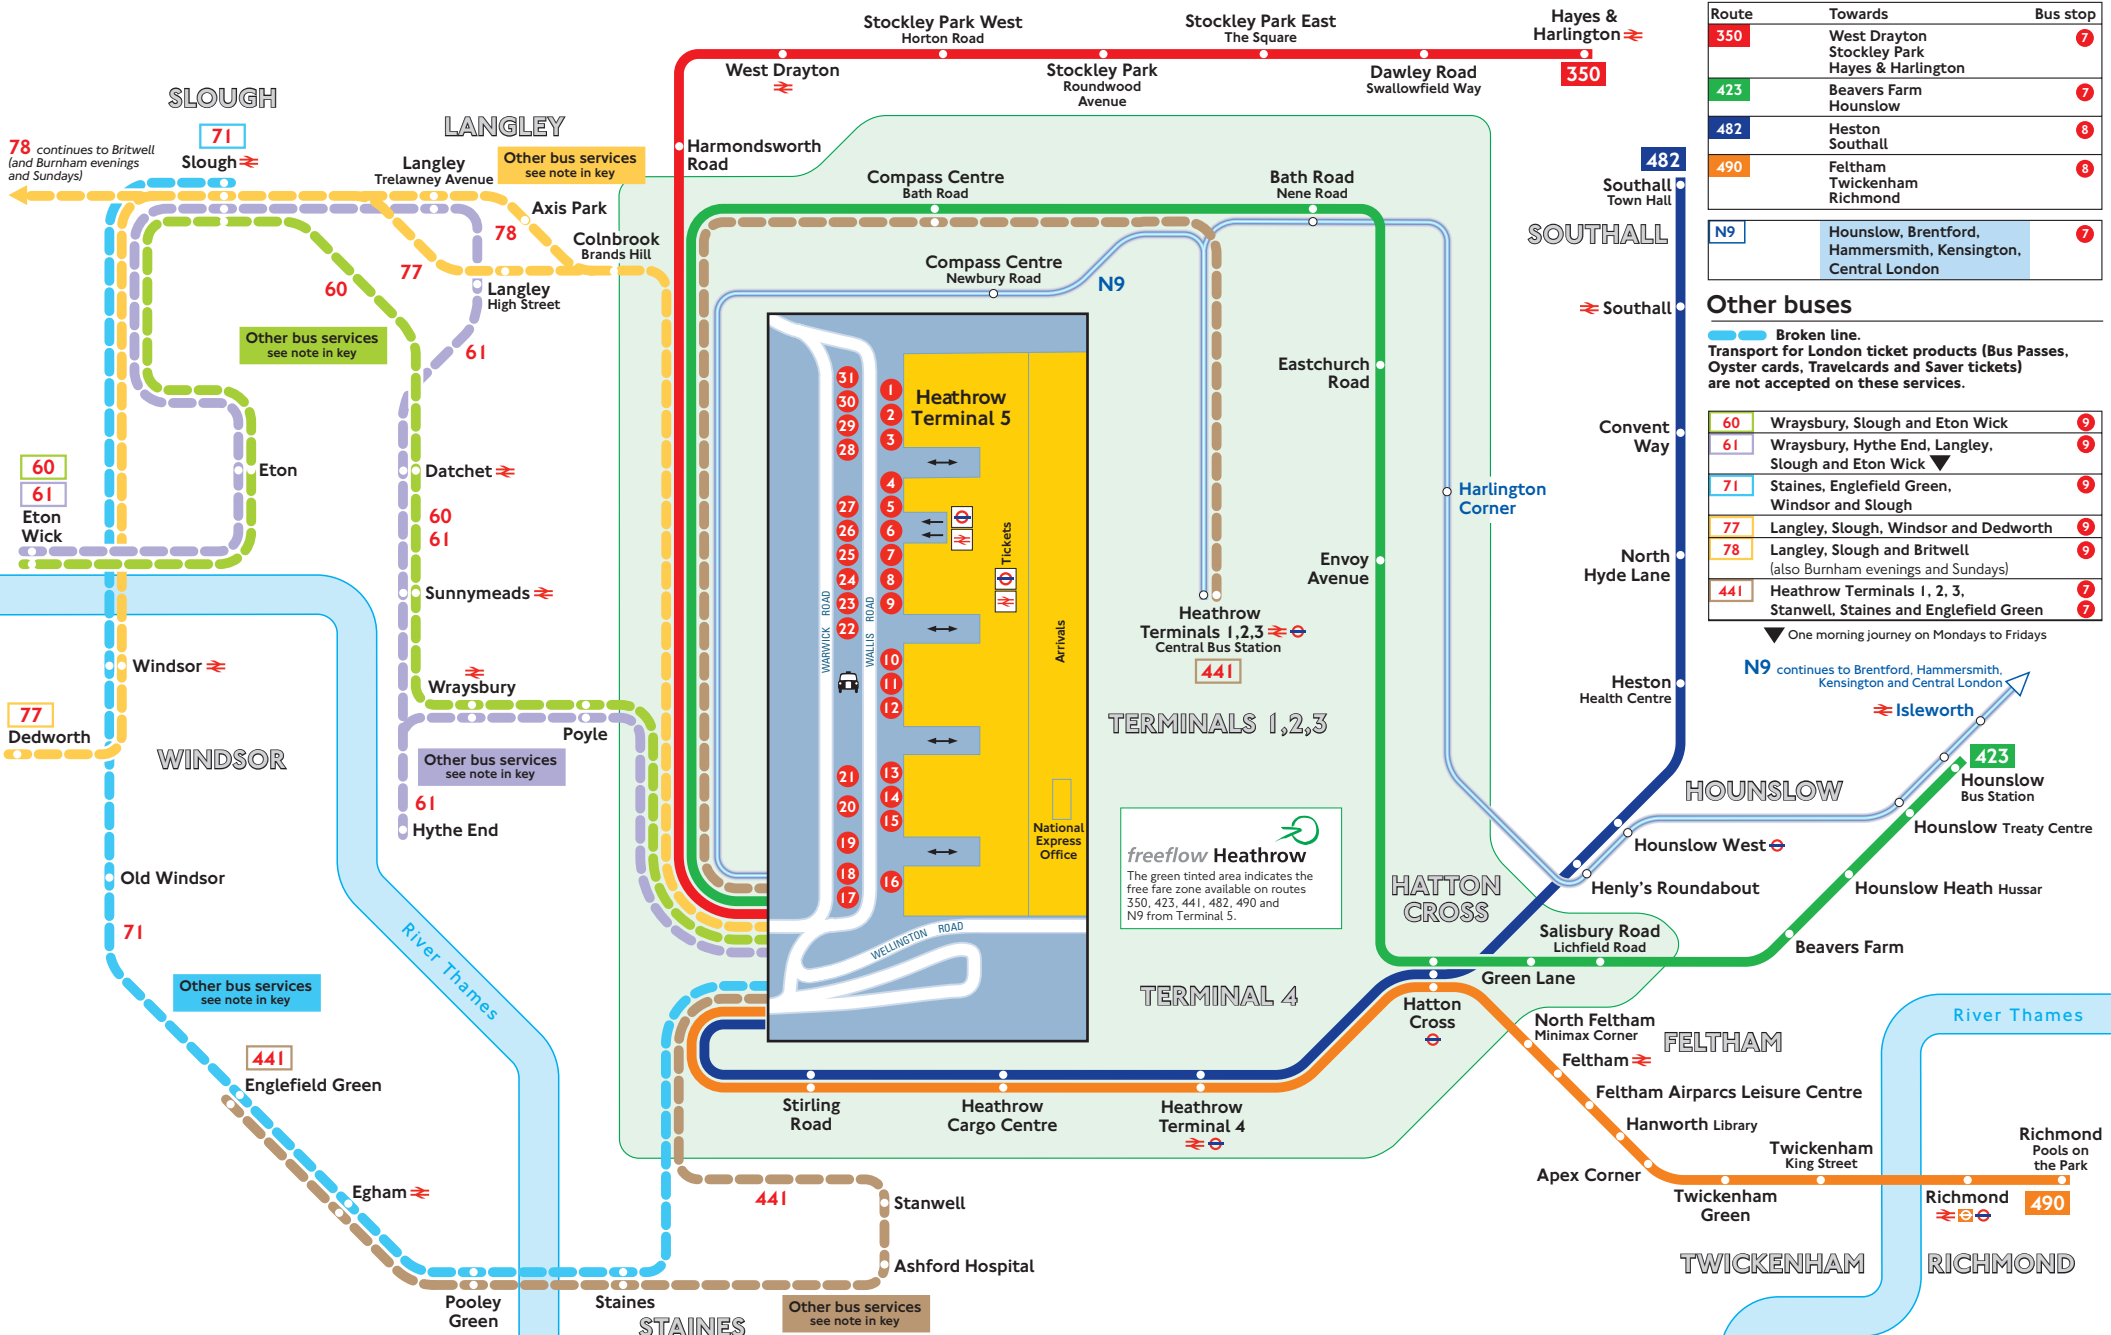

Buses from Heathrow Terminal 5

Route finder

Solid line.
Pay for your journey using Oyster to pay as you go, One Day, Weekly or longer period Bus Passes, Travelcards or Saver tickets.

Route	Towards	Bus stop
350	West Drayton Stockley Park Hayes & Harlington	7
423	Beavers Farm Hounslow	7
482	Heston Southall	8
490	Feltham Twickenham Richmond	8
N9	Hounslow, Brentford, Hammersmith, Kensington, Central London	7

Other buses

Broken line.
Transport for London ticket products (Bus Passes, Oyster cards, Travelcards and Saver tickets) are not accepted on these services.

60	Wraysbury, Slough and Eton Wick	9
61	Wraysbury, Hythe End, Langley, Slough and Eton Wick	9
71	Staines, Englefield Green, Windsor and Slough	9
77	Langley, Slough, Windsor and Dedworth	9
78	Langley, Slough and Britwell (also Burnham evenings and Sundays)	9
441	Heathrow Terminals 1, 2, 3, Stanwell, Staines and Englefield Green	7

▼ One morning journey on Mondays to Fridays

freeflow Heathrow
The green tinted area indicates the free fare zone available on routes 350, 423, 441, 482, 490 and N9 from Terminal 5.