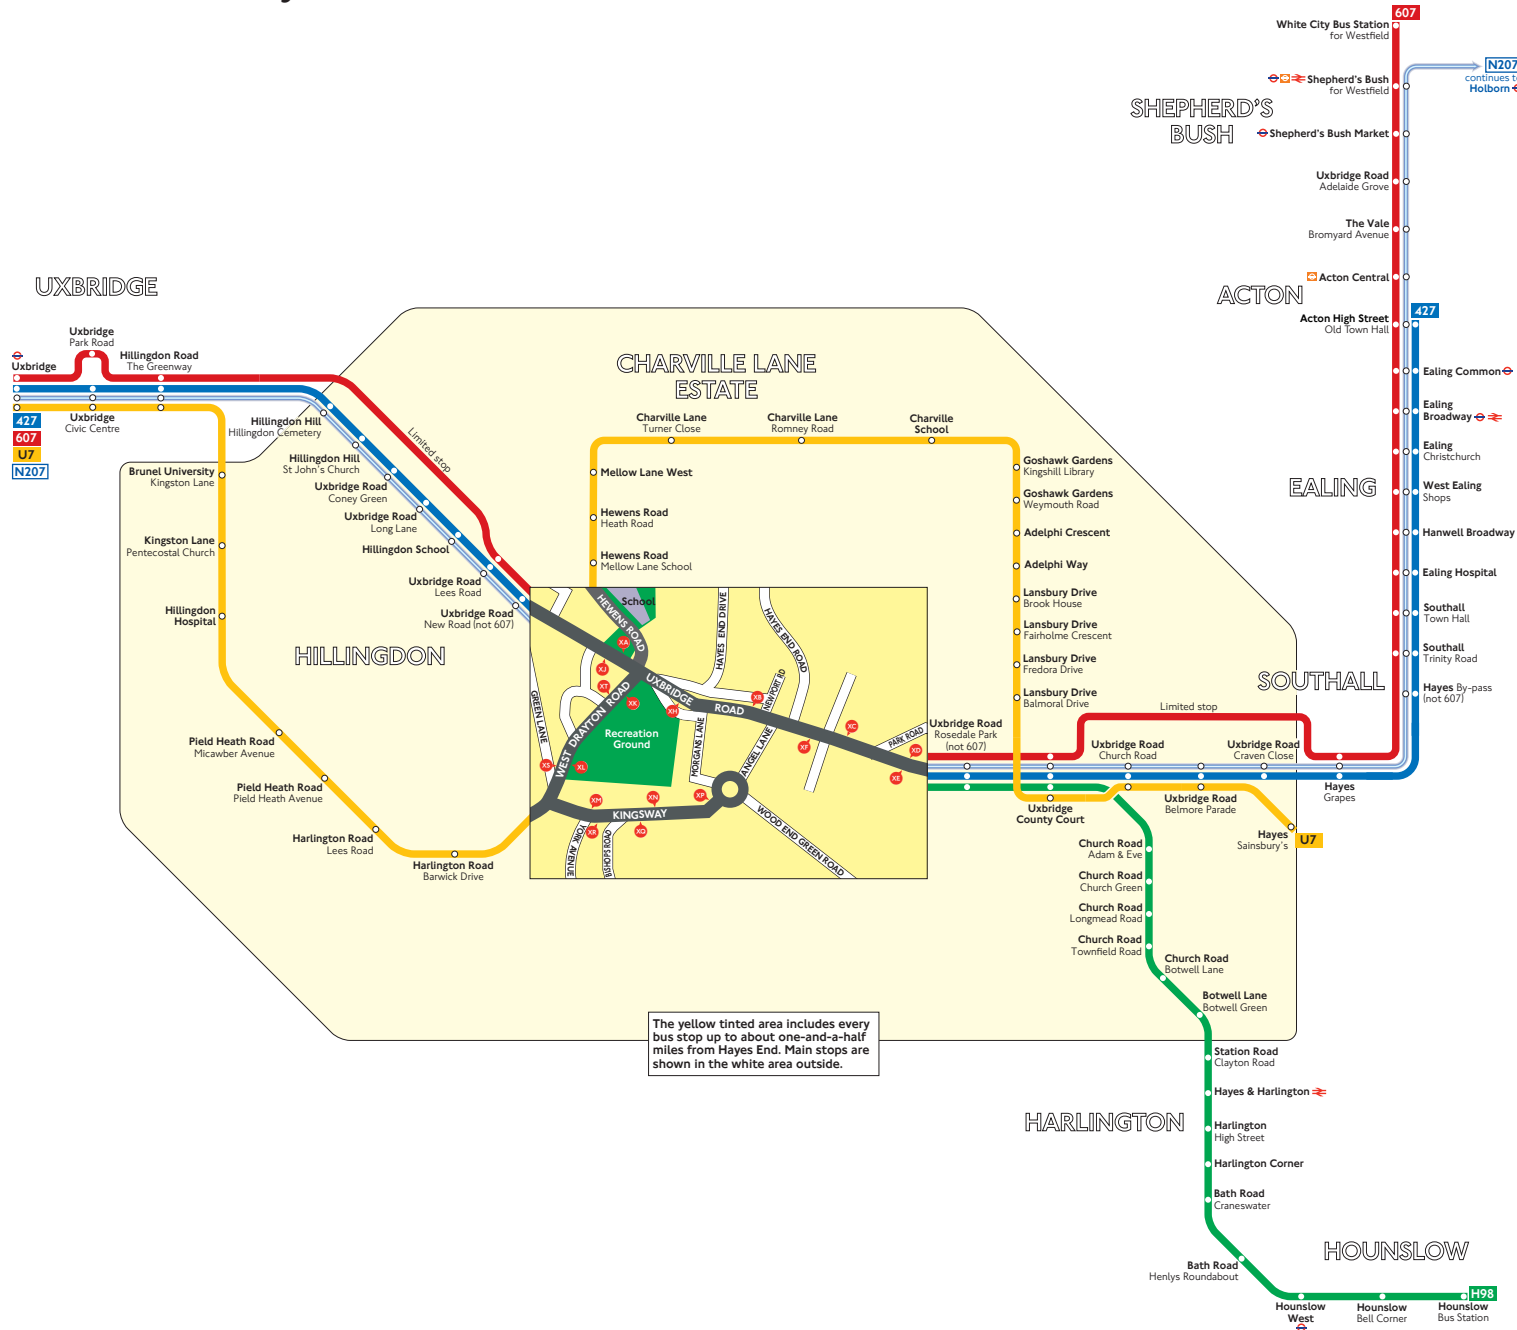

Buses from Hayes End

Route finder

Day buses

Bus route	Towards	Bus stops
427	Acton	XA XB XC XD
	Uxbridge	XE XF XH XJ
607	Uxbridge	XF
	White City	XC
H98	Hounslow	XB XC XD XE XF XG XH XI XJ XK XL XM
U7	Hayes Sainsbury's	XS XT
	Uxbridge	XK XL

◆ Limited Stop

Night buses

Bus route	Towards	Bus stops
N207	Holborn	XA XB XC XD
	Uxbridge	XE XF XH XJ