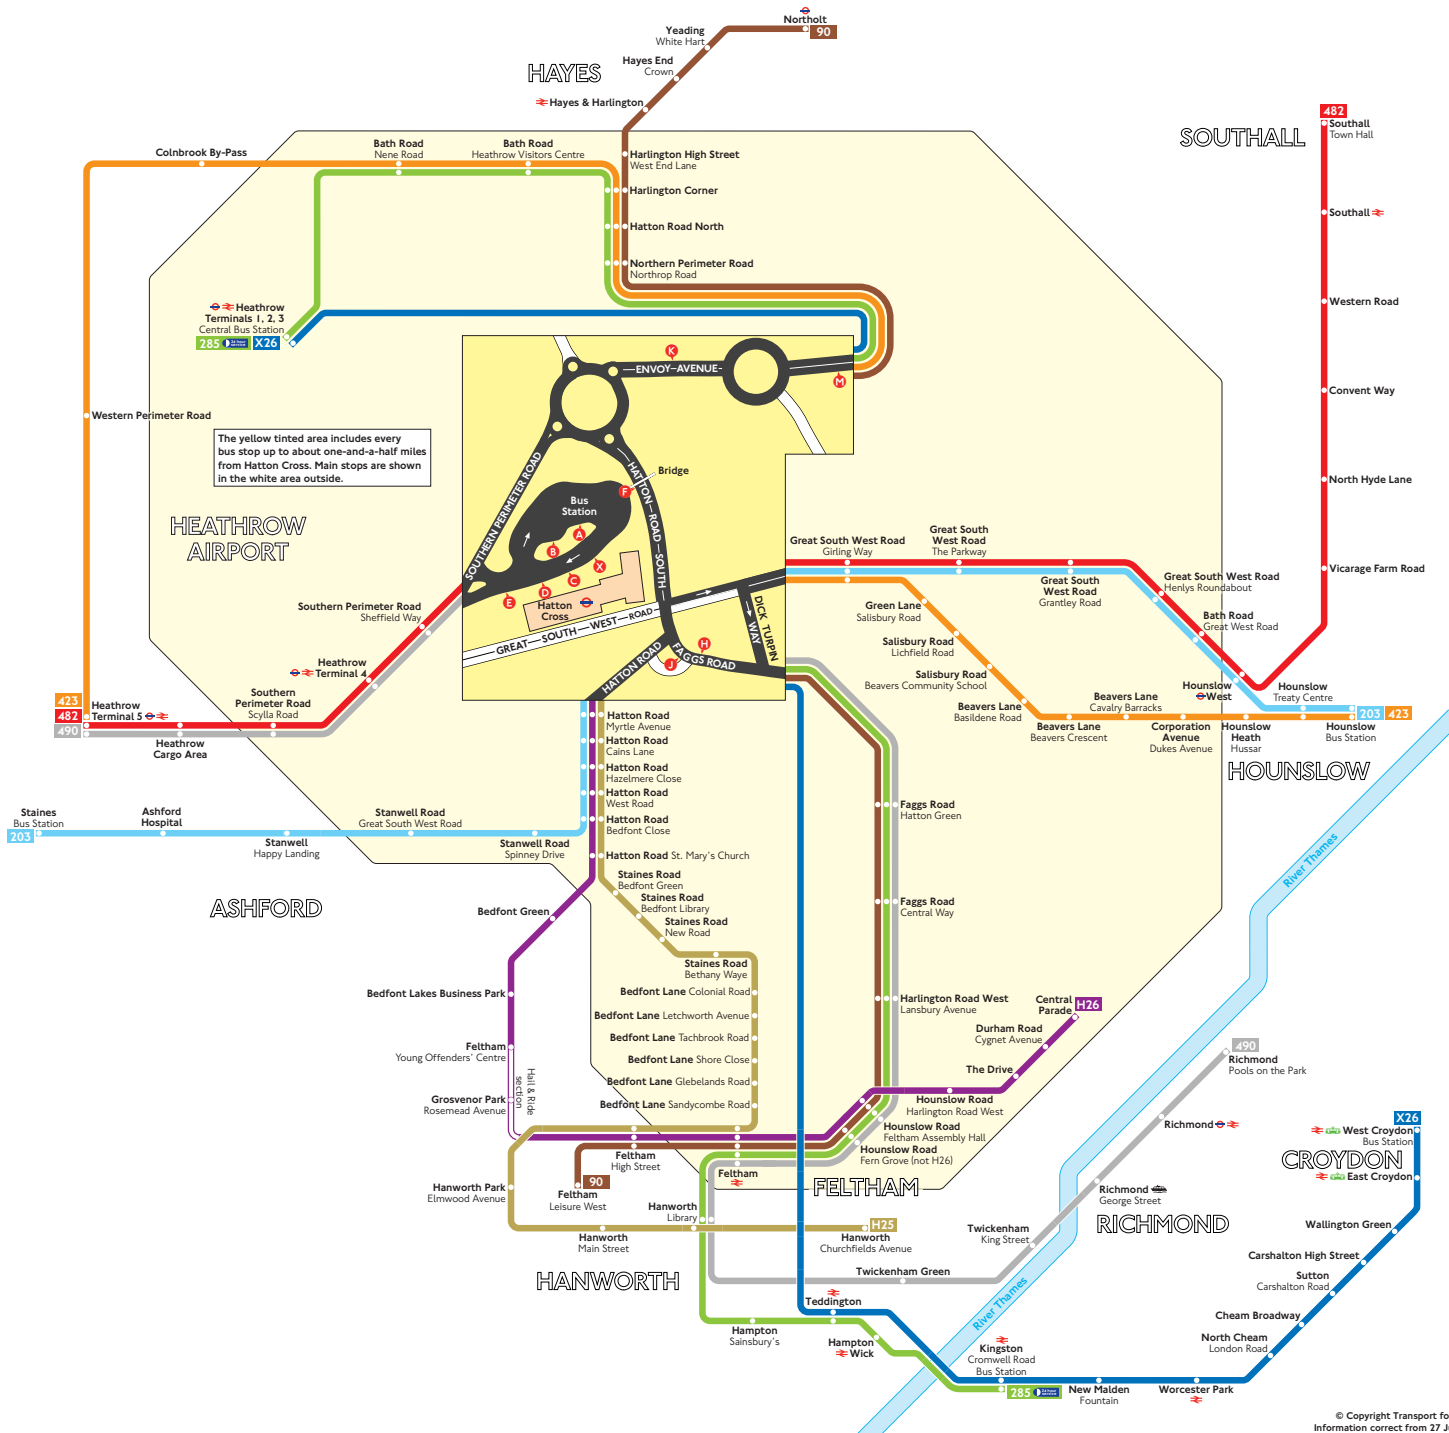

# Buses from Hatton Cross

## Key

- Connections with Underground
- Connections with National Rail
- Connections with Tramlink
- Connections with river boats

**A** Red discs show the bus stop you need for your chosen bus service. The disc **A** appears on the top of the bus stop in the street (see map of town centre in centre of diagram).

## Route finder

### Other buses

Bus route	Towards	Bus stops
<b>555</b>	Heathrow Terminals 1, 2, 3	A K
	Walton-on-Thames	E M
<b>557</b>	Addlestone	E