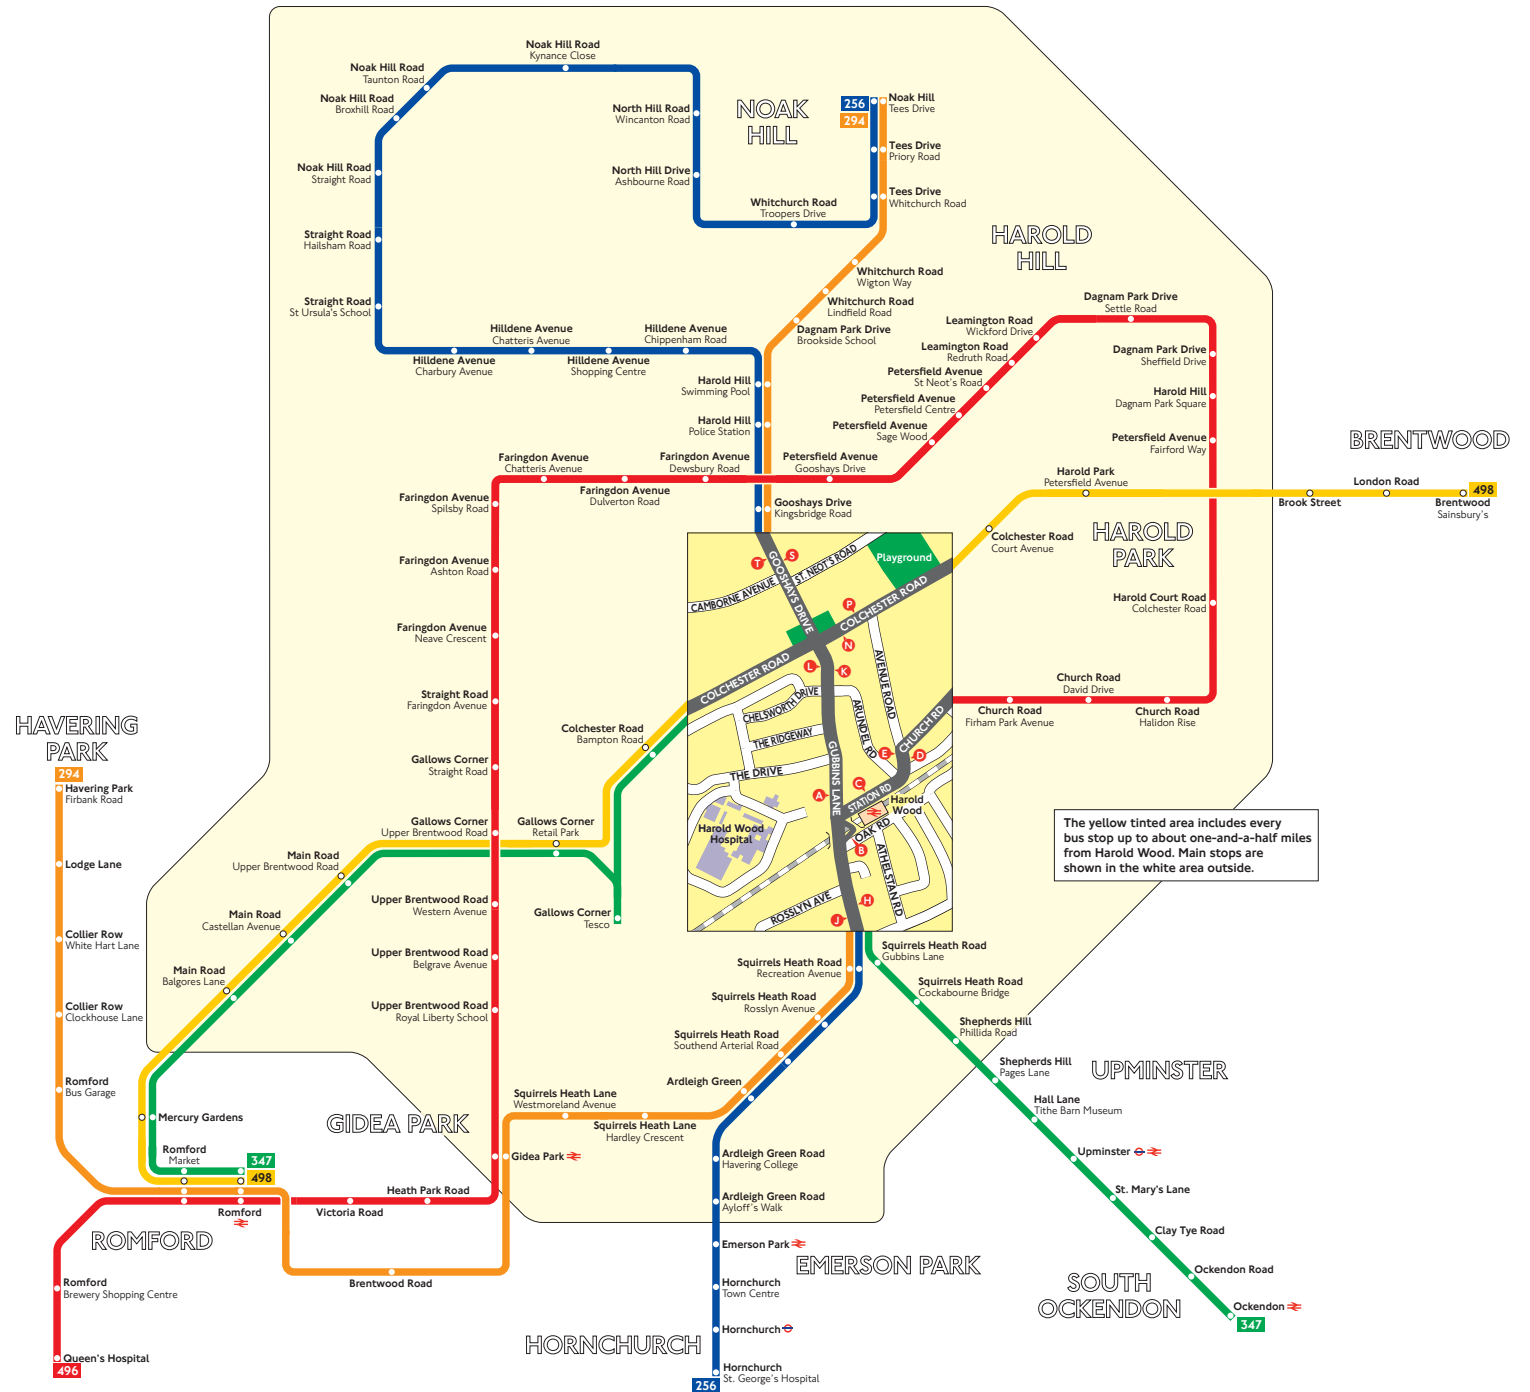

# Buses from Harold Wood

## Route finder

### Day buses

Bus route	Towards	Bus stops
<b>256</b>	Hornchurch	<b>B K H S</b>
	Noak Hill	<b>A J L T</b>
<b>294</b>	Havering Park	<b>B K H S</b>
	Noak Hill	<b>A J L T</b>
<b>347</b>	Ockendon ●	<b>B H K</b>
	Romford ●	<b>A J L</b>
<b>496</b>	Queen's Hospital	<b>C E</b>
<b>498</b>	Brentwood	<b>P</b>
	Romford	<b>N</b>

● Monday to Saturday shopping hours

The yellow tinted area includes every bus stop up to about one-and-a-half miles from Harold Wood. Main stops are shown in the white area outside.